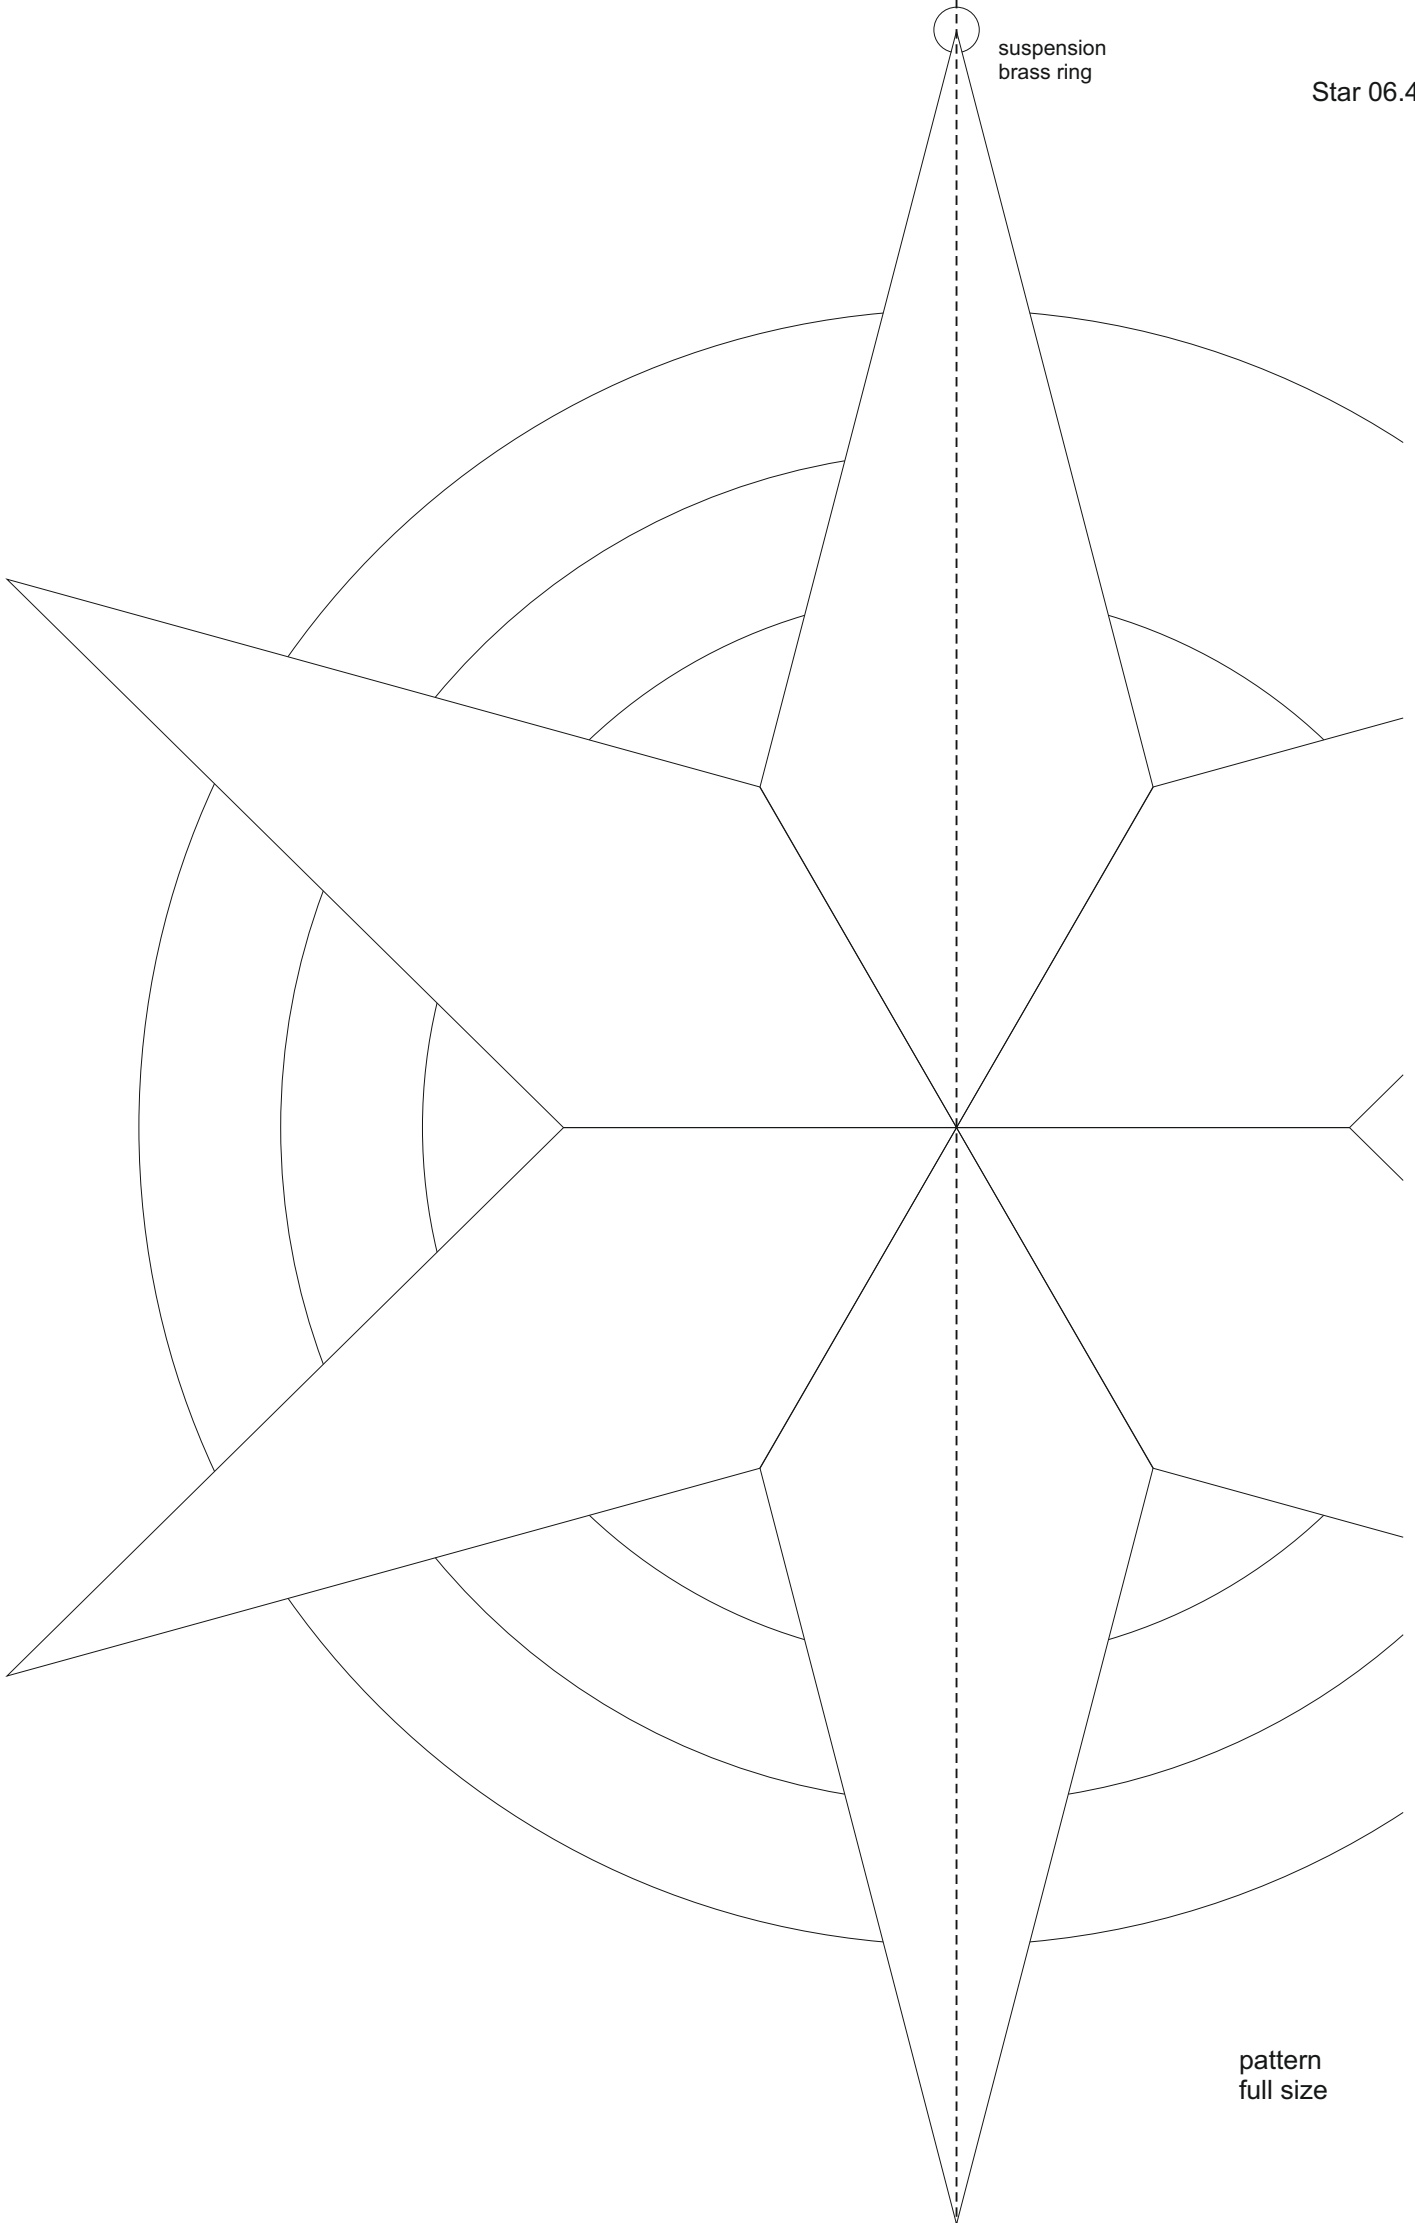

Star 06.4

© www.inspiration-for-glass.com

Star 06.4

Example of glass selection:
Spectrum 100V
Spectrum 161RR
Spectrum 171RR
Spectrum 151RR

pattern
full size

suspension
brass ring

Star 06.4

pattern
full size

suspension
brass ring

pattern
full size