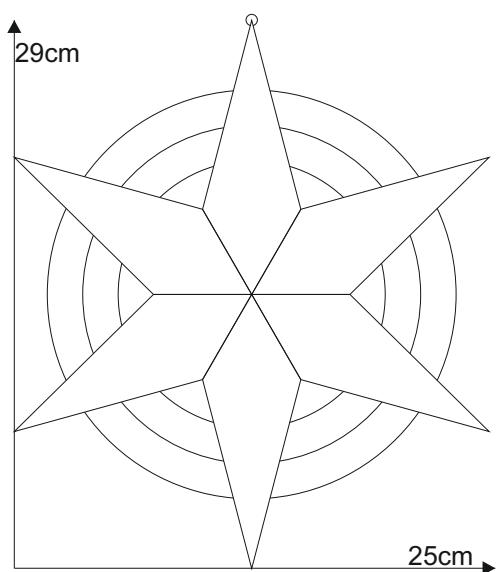

Star 06.4

© www.inspiration-for-glass.com

Star 06.4

Example of glass selection:
Spectrum 100V
Spectrum 161RR
Spectrum 171RR
Spectrum 151RR

pattern
full size

suspension
brass ring

Star 06.4

pattern
full size

suspension
brass ring

pattern
full size