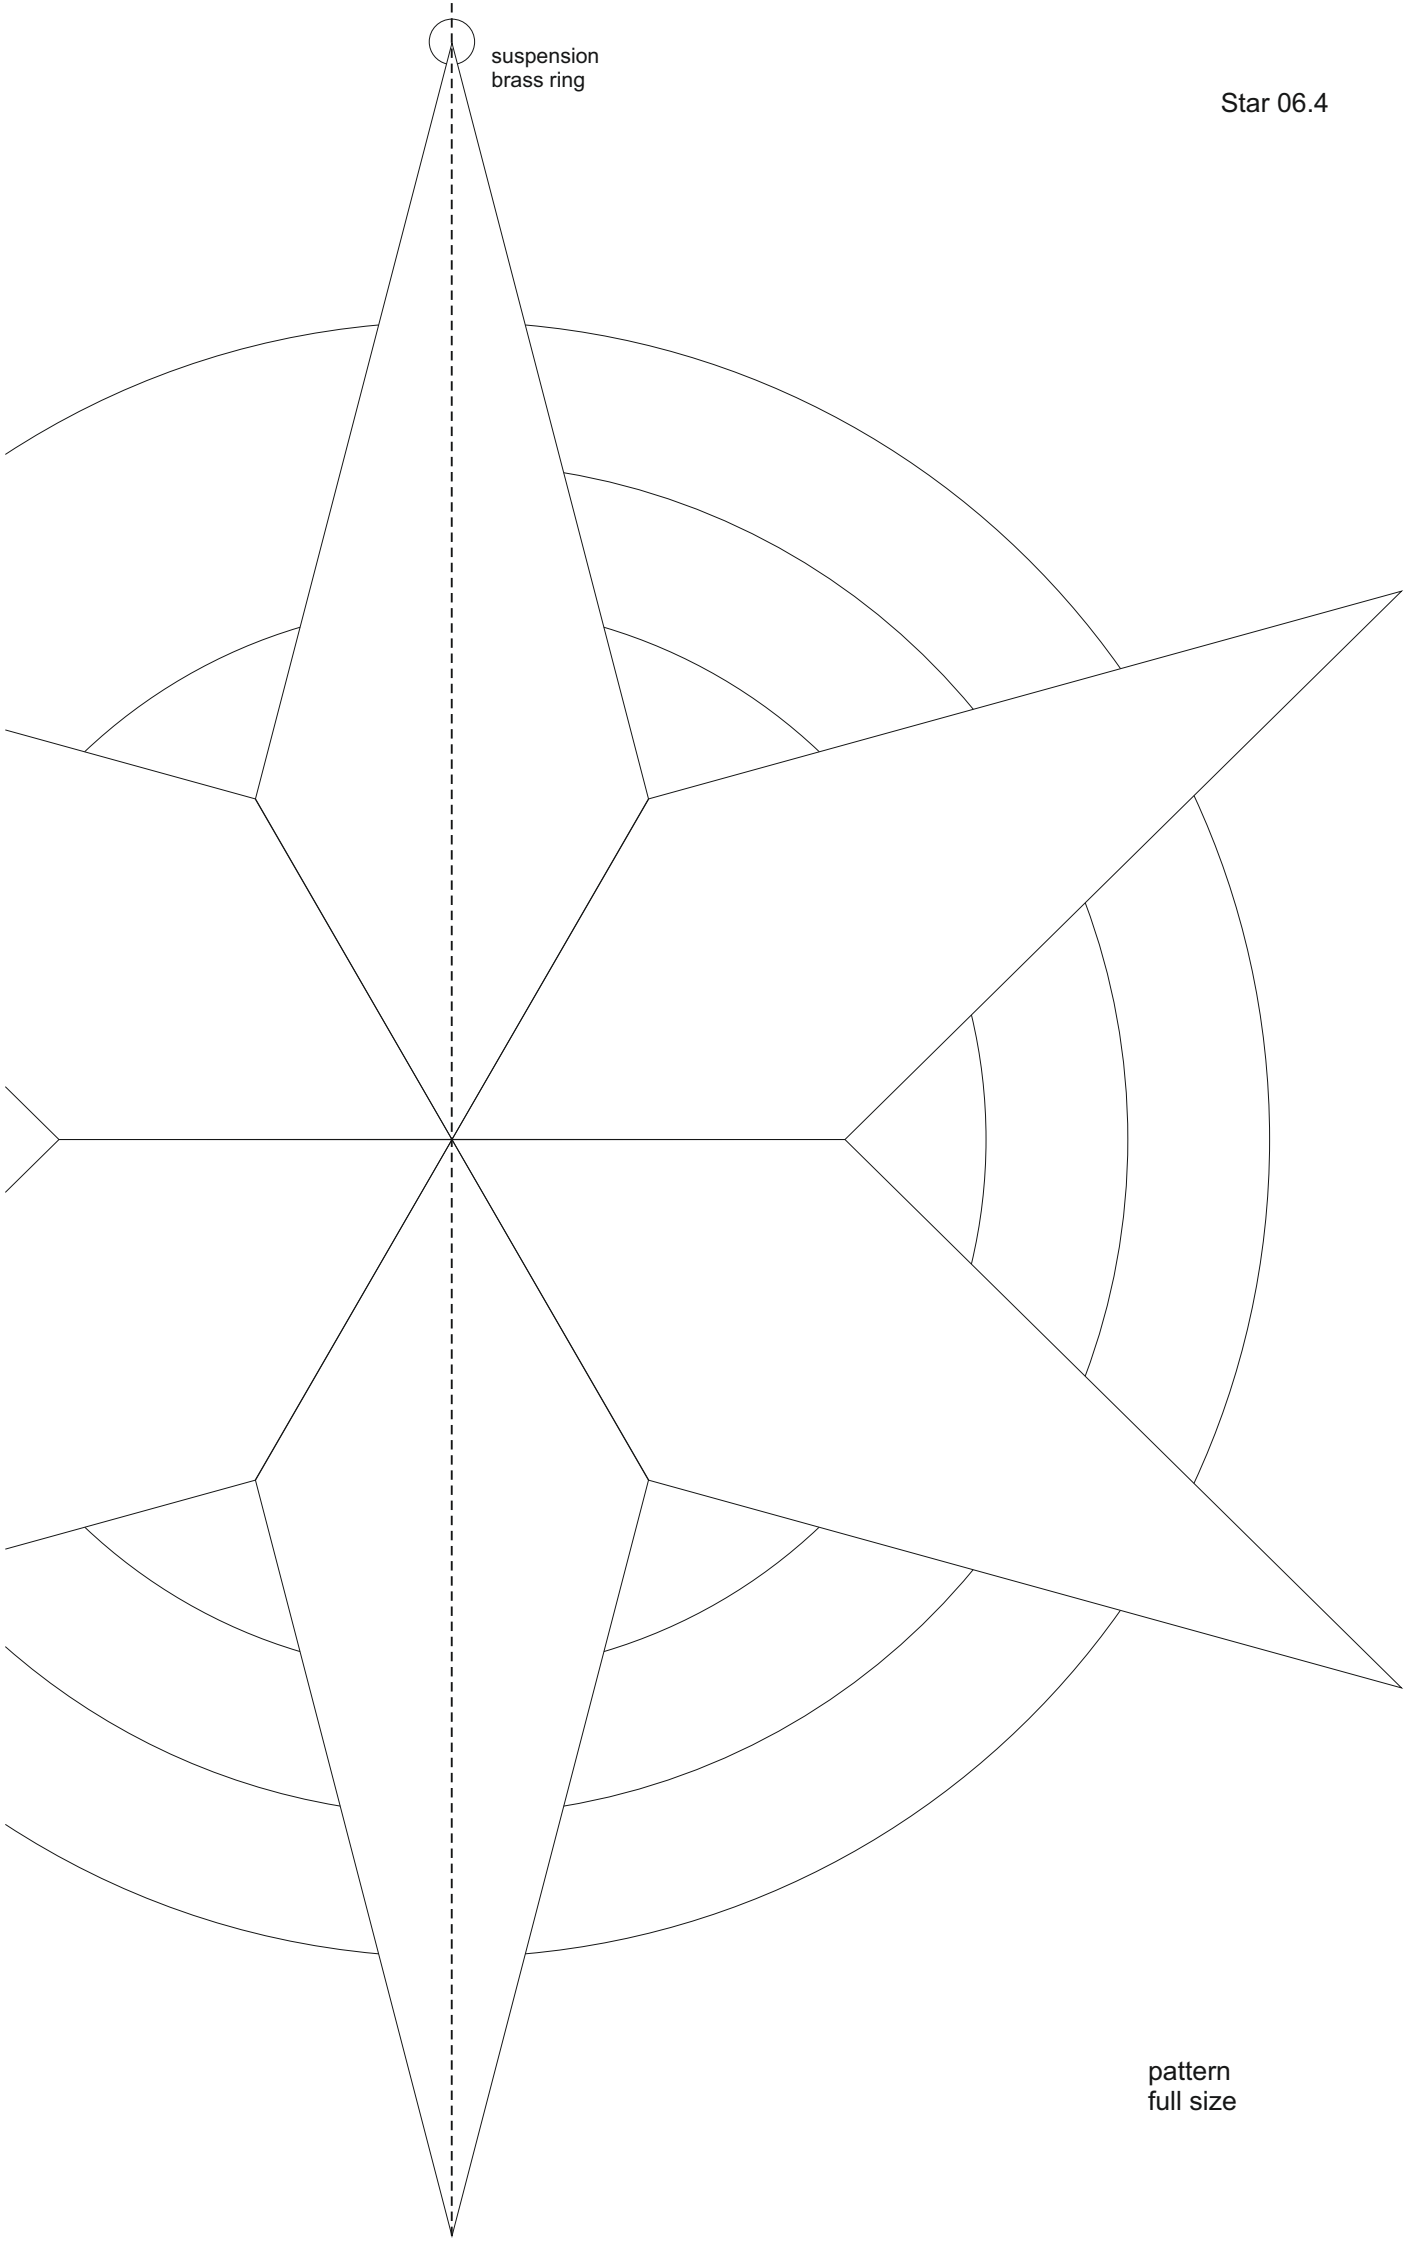

Star 06.4

© www.inspiration-for-glass.com

Star 06.4

Example of glass selection:
Spectrum 100V
Spectrum 161RR
Spectrum 171RR
Spectrum 151RR

pattern
full size

suspension
brass ring

Star 06.4

pattern
full size

suspension
brass ring

pattern
full size