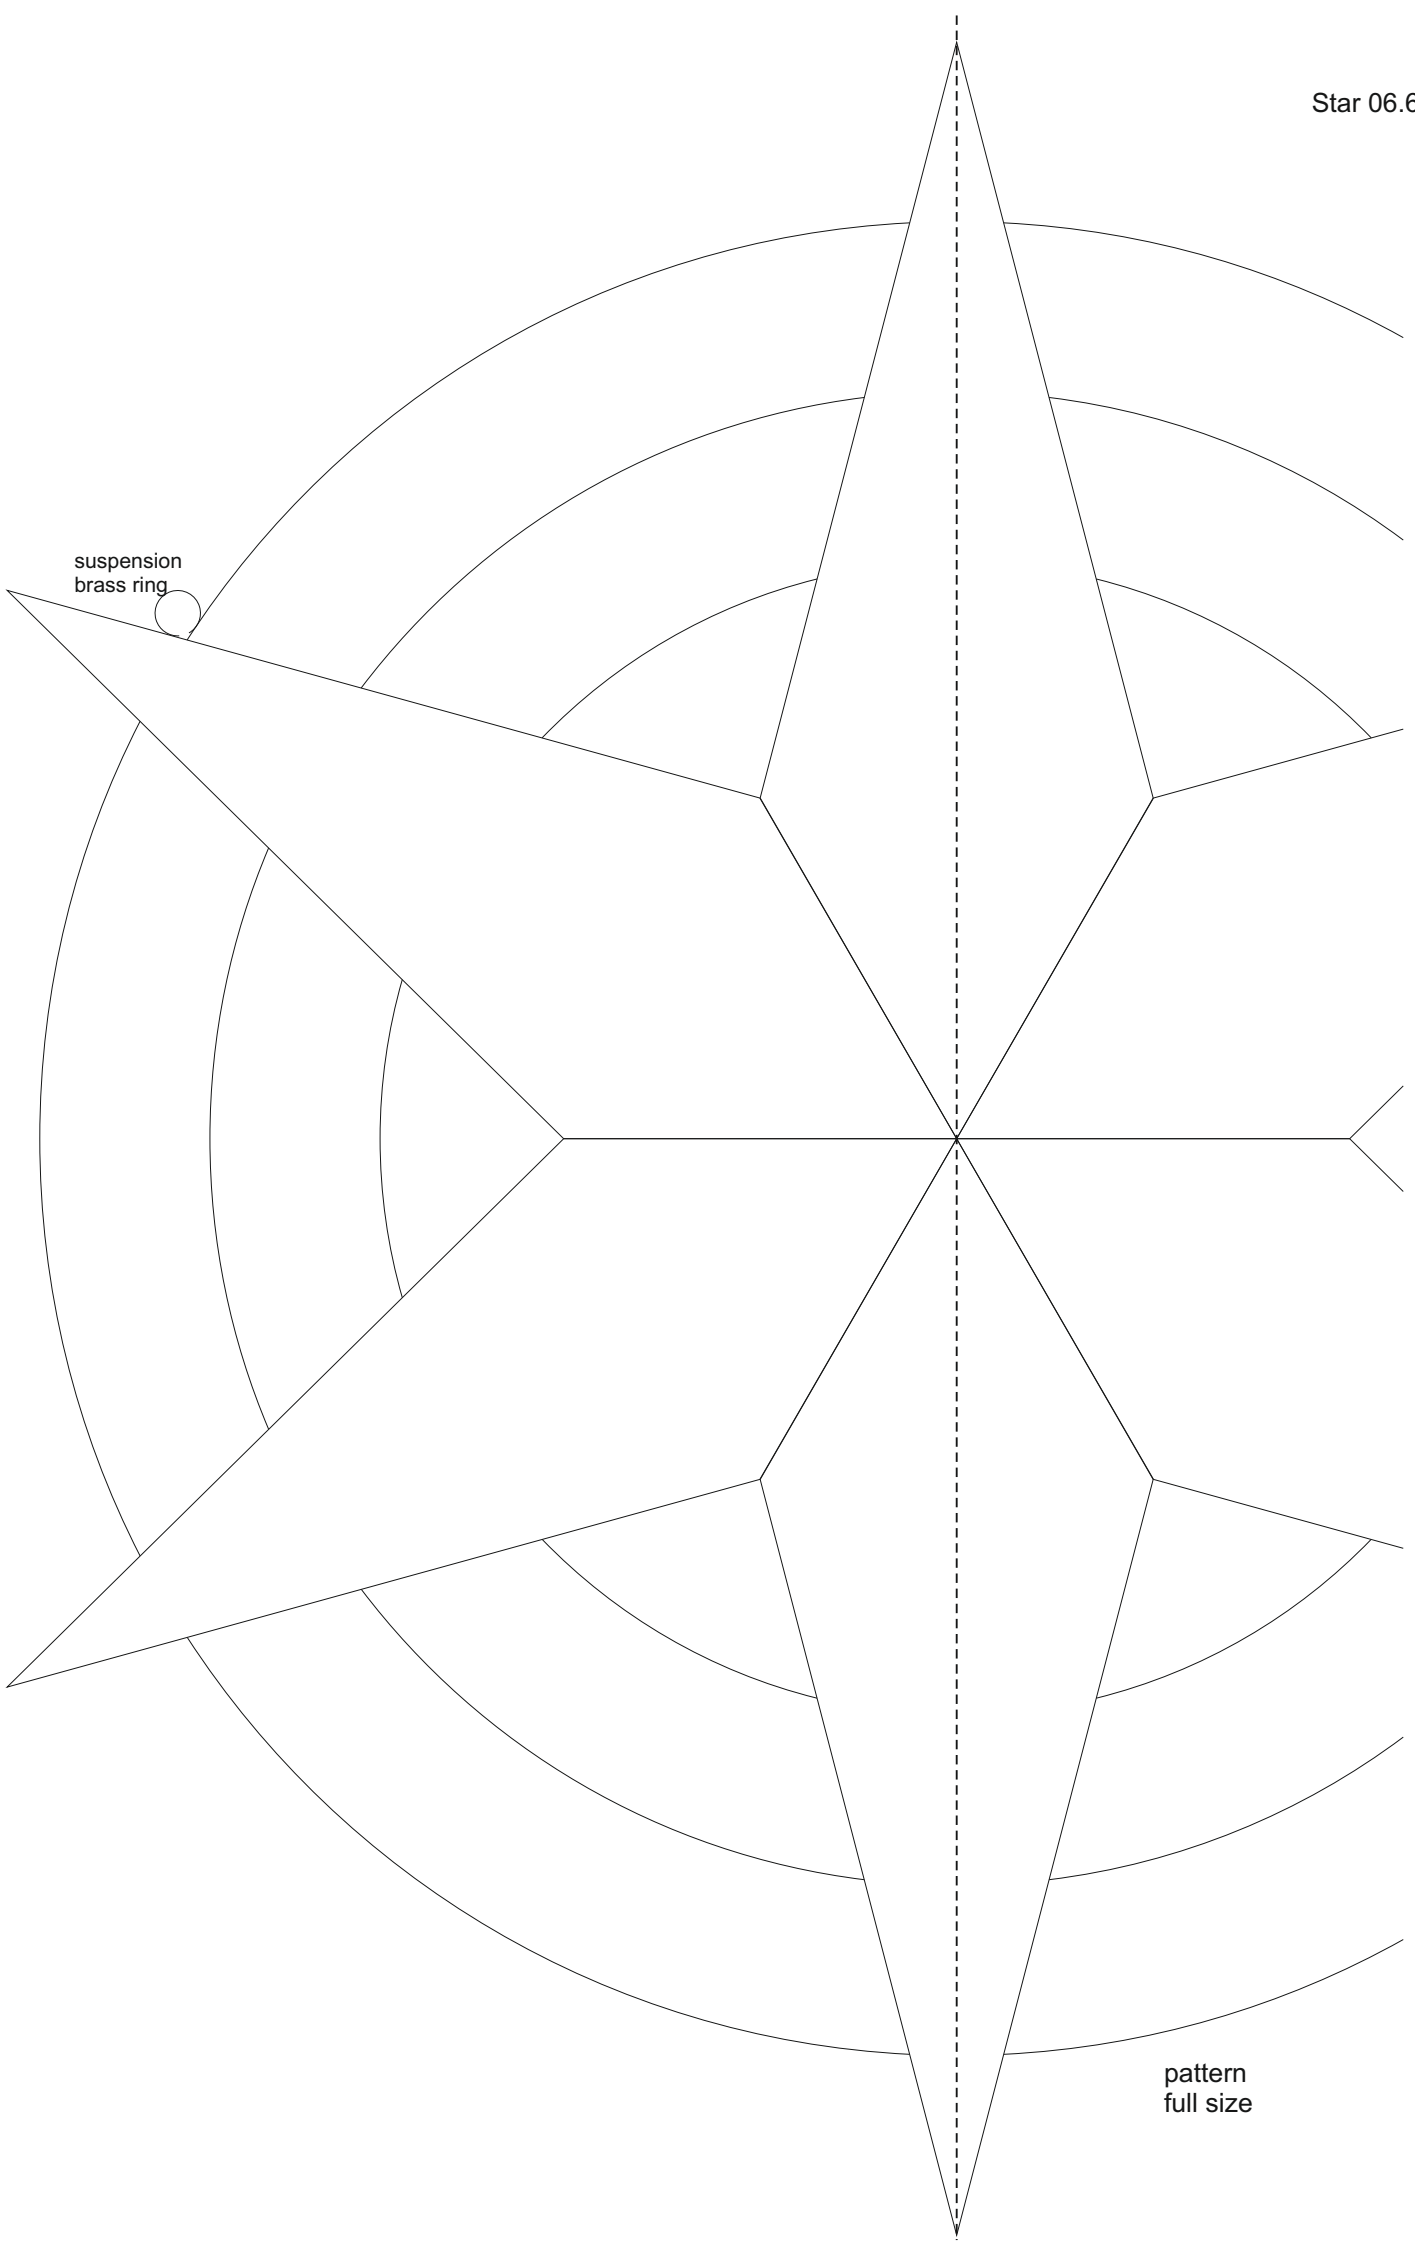

# Star 06.6

© [www.inspiration-for-glass.com](http://www.inspiration-for-glass.com)

# Star 06.6

Example of glass selection:  
Spectrum 100V  
Spectrum 526-2RR  
Spectrum 533-3RR  
Spectrum 136RR

pattern  
full size

suspension  
brass ring

pattern  
full size

Star 06.6

suspension  
brass ring

pattern  
full size