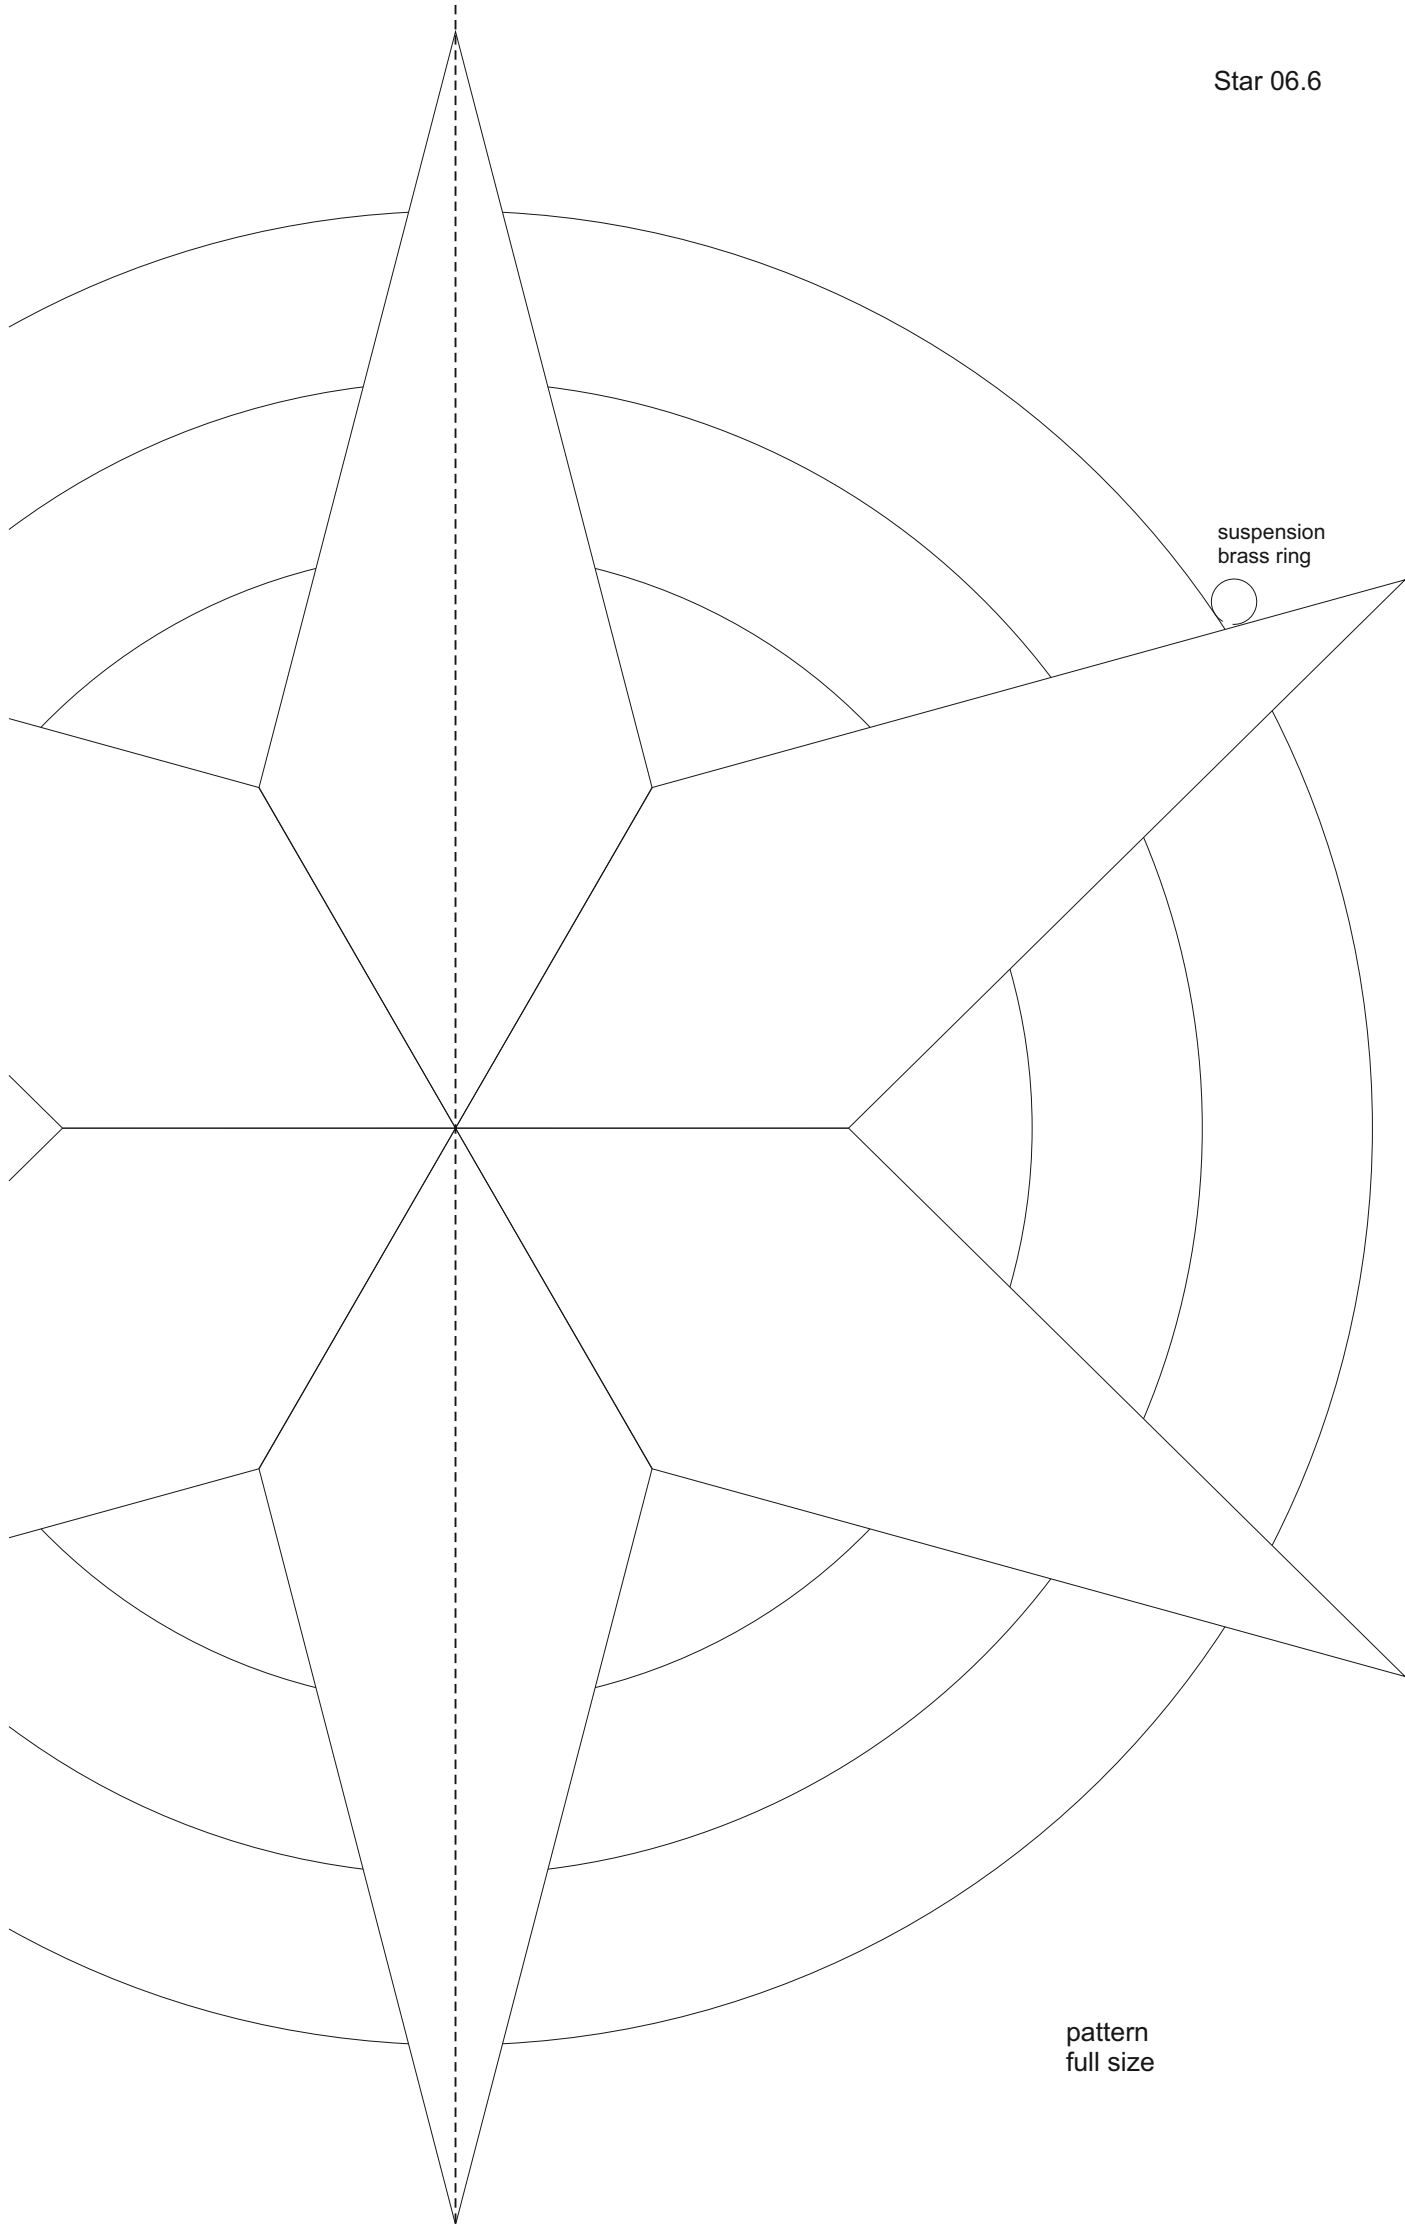

# Star 06.6

© [www.inspiration-for-glass.com](http://www.inspiration-for-glass.com)

# Star 06.6

Example of glass selection:  
Spectrum 100V  
Spectrum 526-2RR  
Spectrum 533-3RR  
Spectrum 136RR

pattern  
full size

suspension  
brass ring

pattern  
full size

Star 06.6

suspension  
brass ring

pattern  
full size