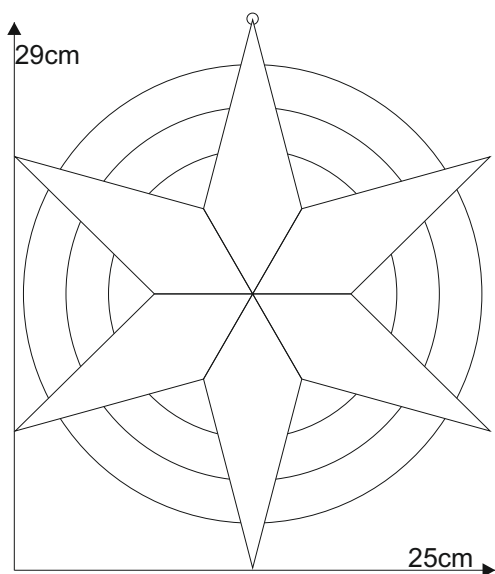

# Star 06.6

© [www.inspiration-for-glass.com](http://www.inspiration-for-glass.com)

# Star 06.6

Example of glass selection:  
Spectrum 100V  
Spectrum 526-2RR  
Spectrum 533-3RR  
Spectrum 136RR

pattern  
full size

suspension  
brass ring

pattern  
full size

Star 06.6

suspension  
brass ring

pattern  
full size