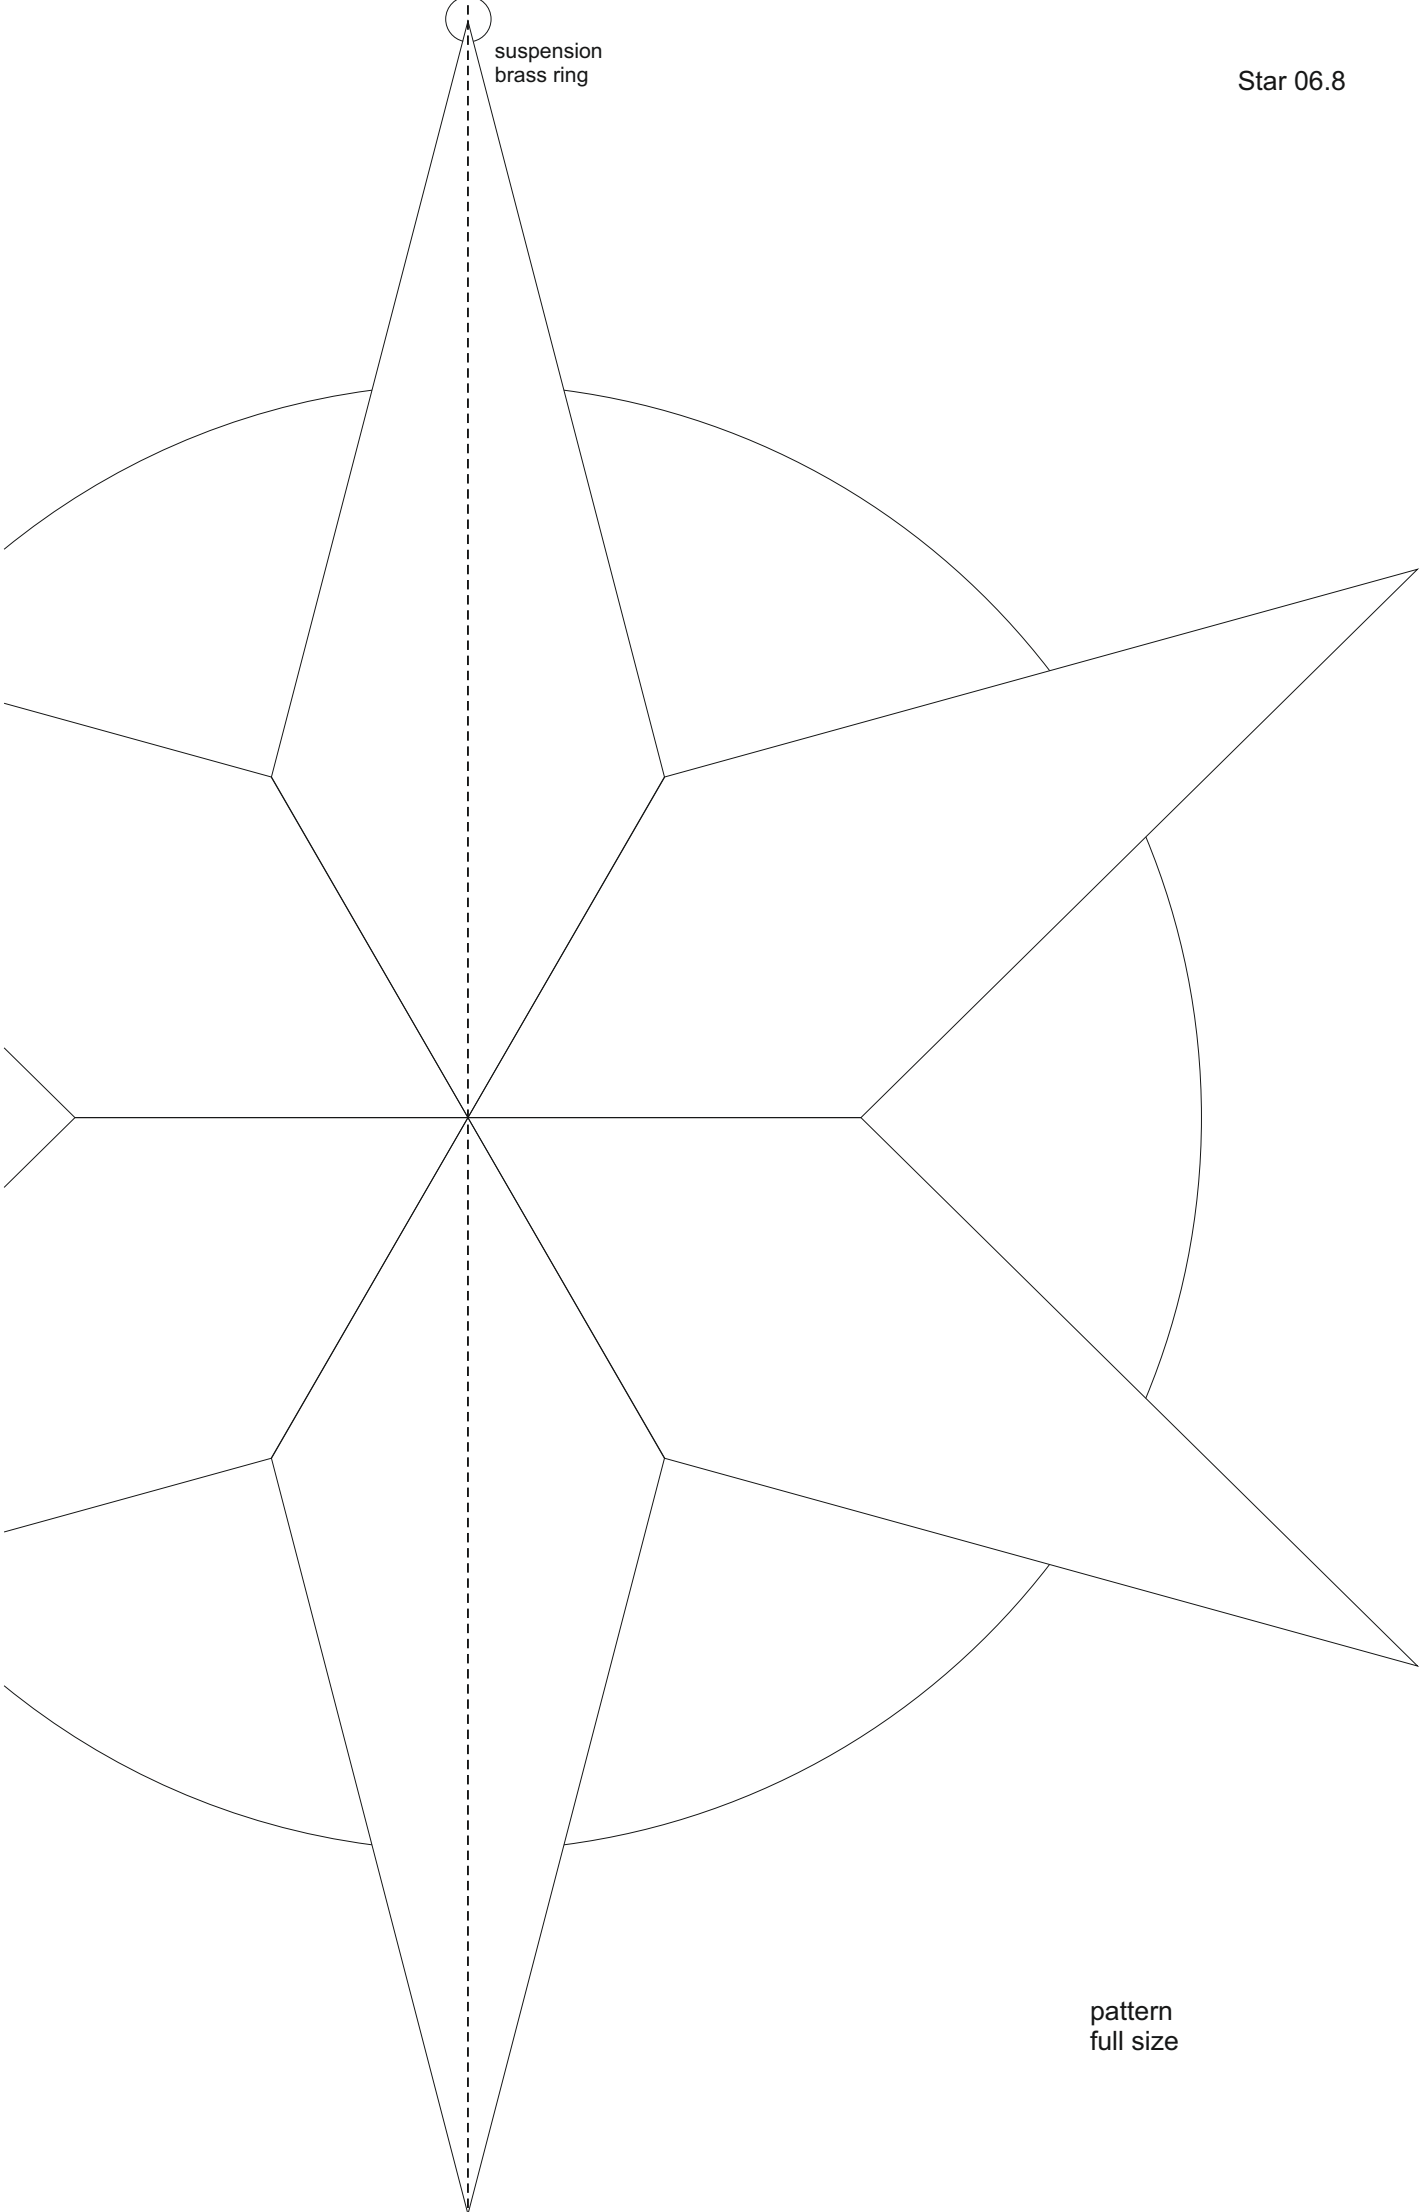

Star 06.8

© www.inspiration-for-glass.com

Star 06.8

Example of glass selection:
Spectrum 100 CZ
Spectrum 100 V

pattern
full size

Star 06.8

suspension
brass ring

pattern
full size

suspension
brass ring

pattern
full size