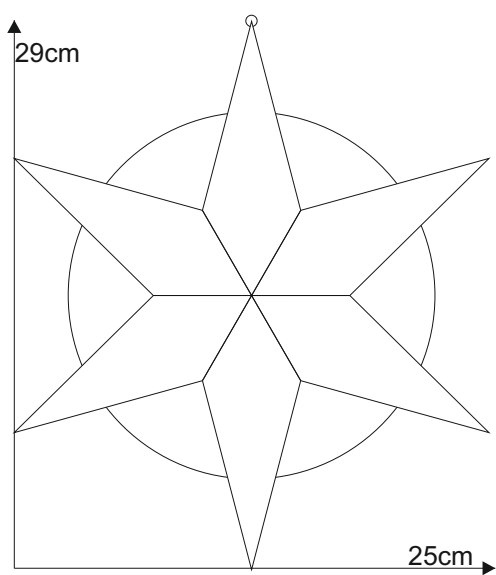

Star 06.8

© www.inspiration-for-glass.com

Star 06.8

Example of glass selection:
Spectrum 100 CZ
Spectrum 100 V

pattern
full size

Star 06.8

suspension
brass ring

pattern
full size

suspension
brass ring

pattern
full size