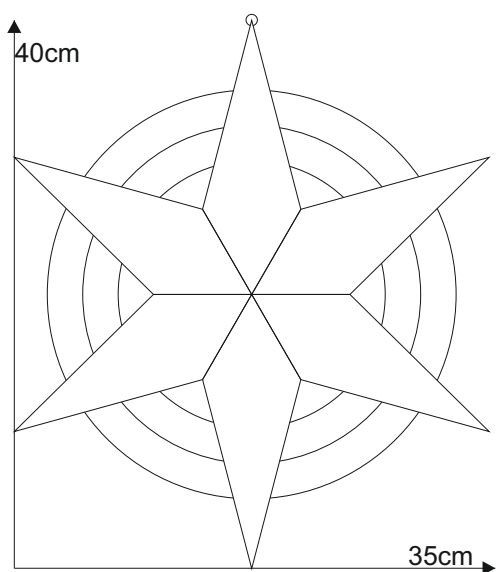

Star 06.9

© www.inspiration-for-glass.com

Star 06.9

Example of glass selection:

- Spectrum 100V
- Spectrum 161RR
- Spectrum 171RR
- Spectrum 151RR

pattern
full size

suspension
brass ring

pattern
full size

pattern
full size