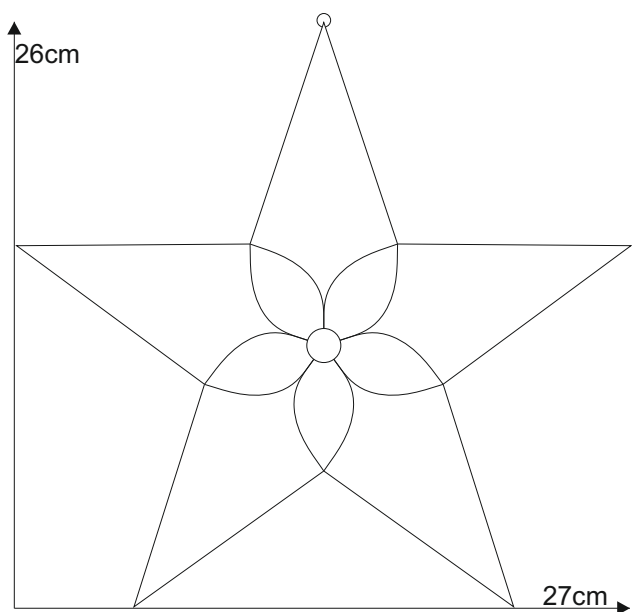

Star 09.2

© www.inspiration-for-glass.com

Star 09.2

pattern
full size

Example of glass selection:
Spectrum white 6000-81 CC
Uroboros mottle red 00-621

pattern
full size