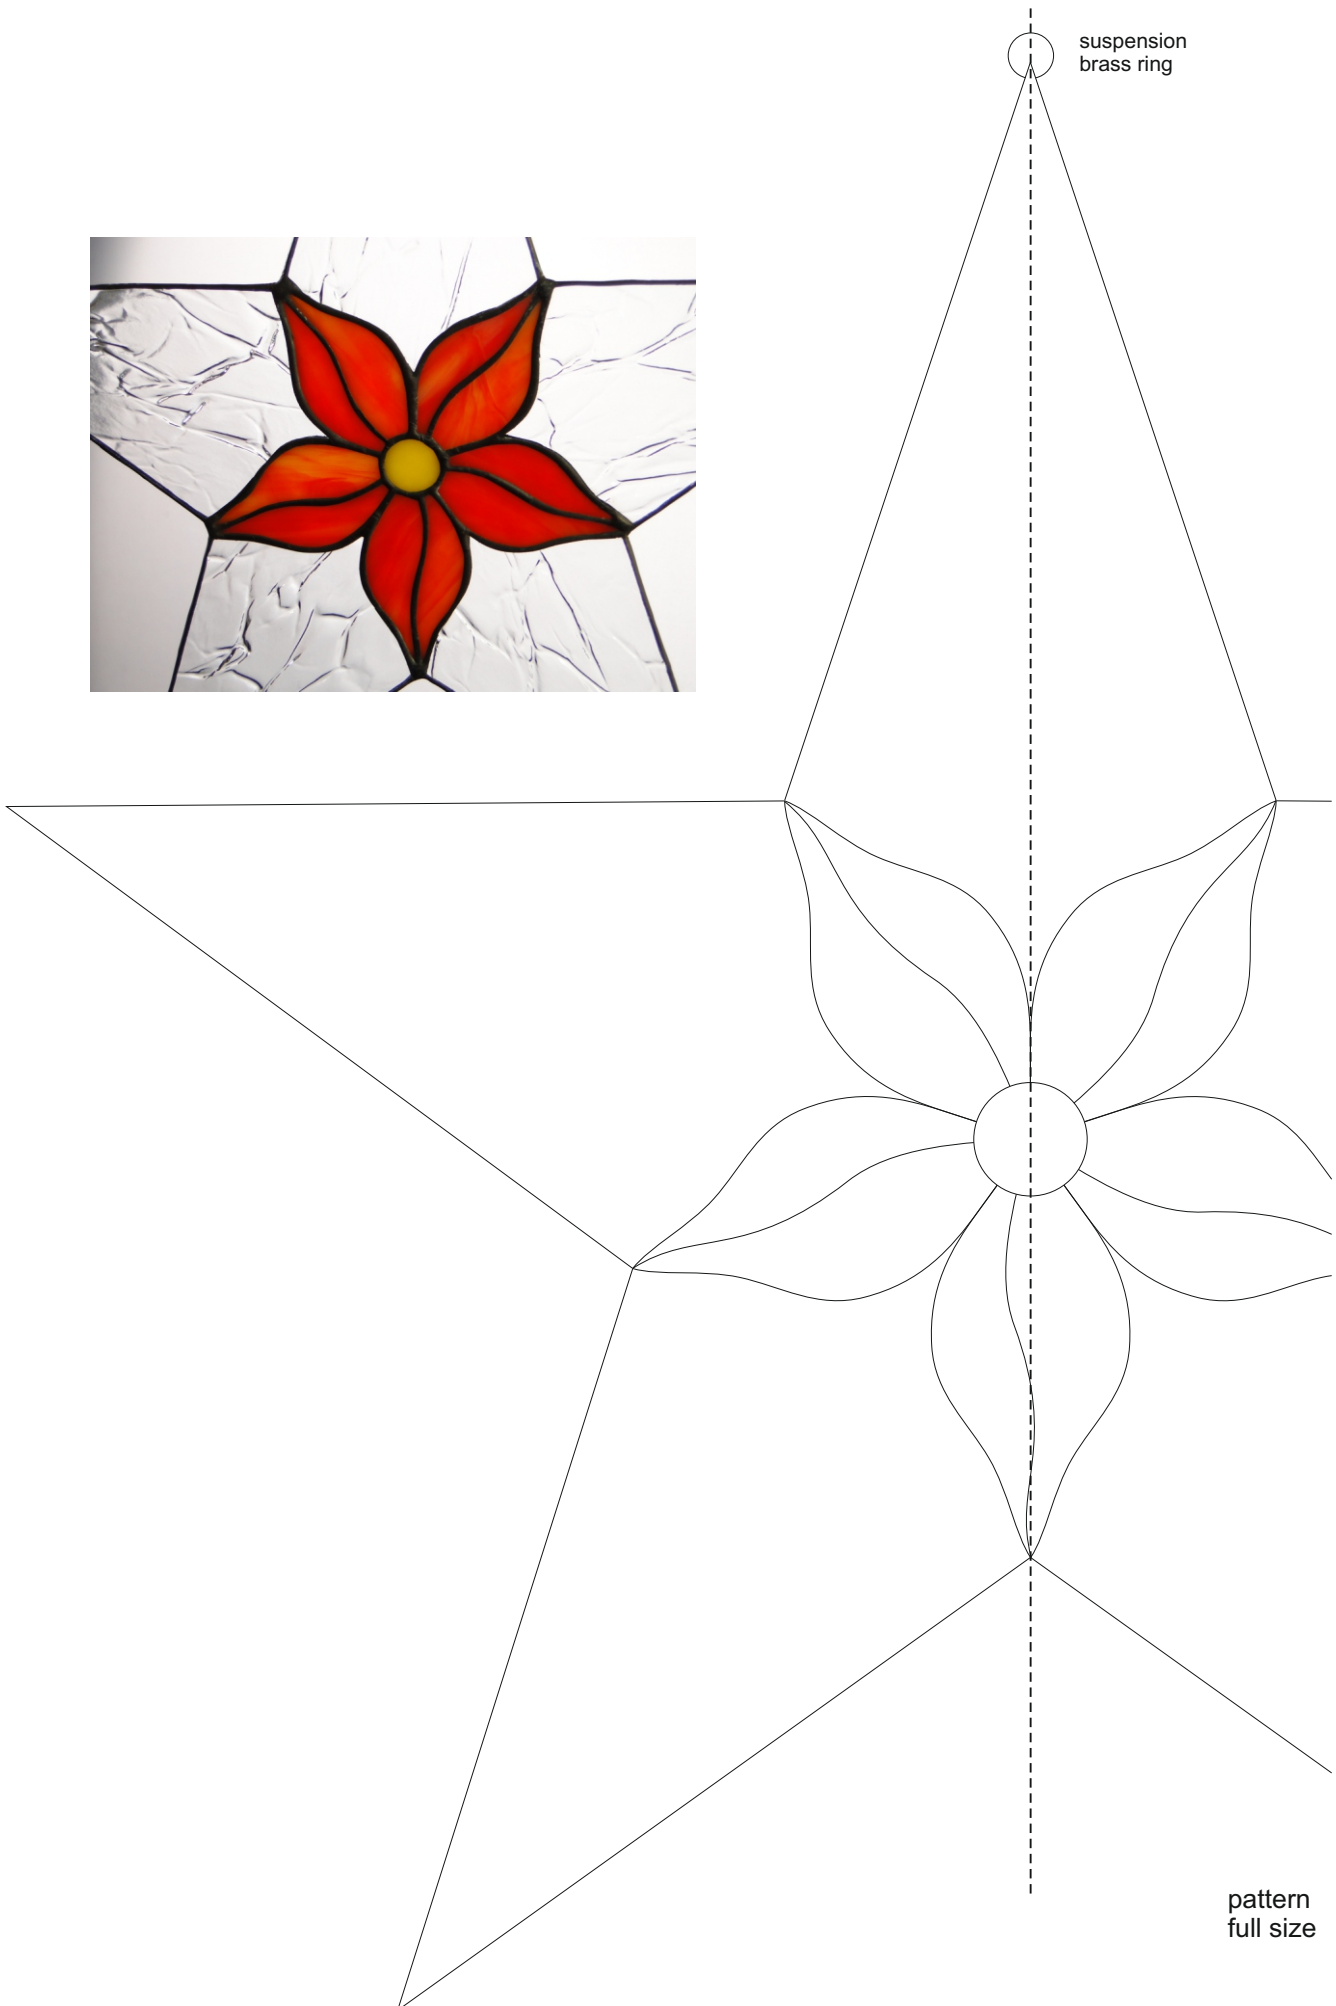

# Star 10.2

© [www.inspiration-for-glass.com](http://www.inspiration-for-glass.com)

# Star 10.2

pattern  
full size

Example of glass selection:  
Spectrum 100 K  
Bullseye 2124-00F

pattern  
full size