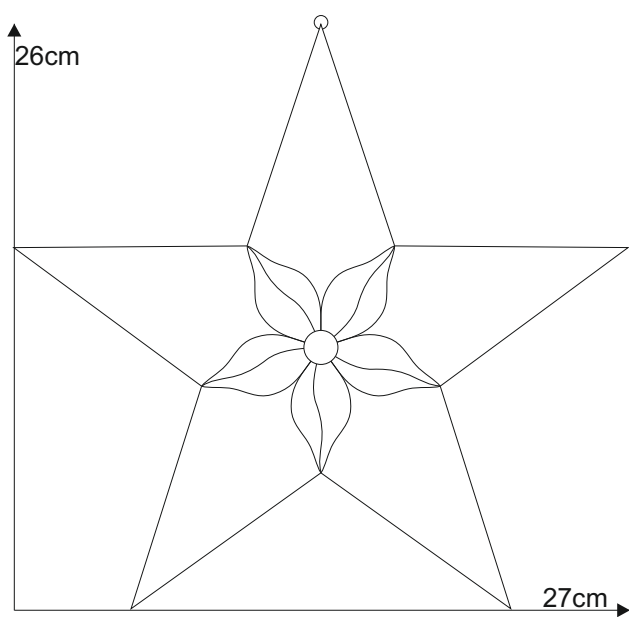

# Star 10.2

© [www.inspiration-for-glass.com](http://www.inspiration-for-glass.com)

# Star 10.2

pattern  
full size

Example of glass selection:  
Spectrum 100 K  
Bullseye 2124-00F

pattern  
full size