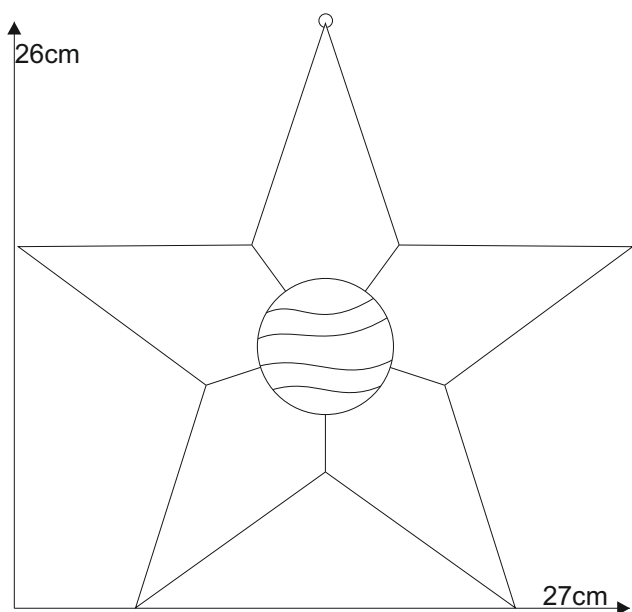

# Star 11.1

© www.inspiration-for-glass.com

# Star 11.1

Example of glass selection:  
Spectrum 100 GG iridescent  
Spectrum 161 RR  
Spectrum 100 V

pattern  
full size

suspension  
brass ring

pattern  
full size