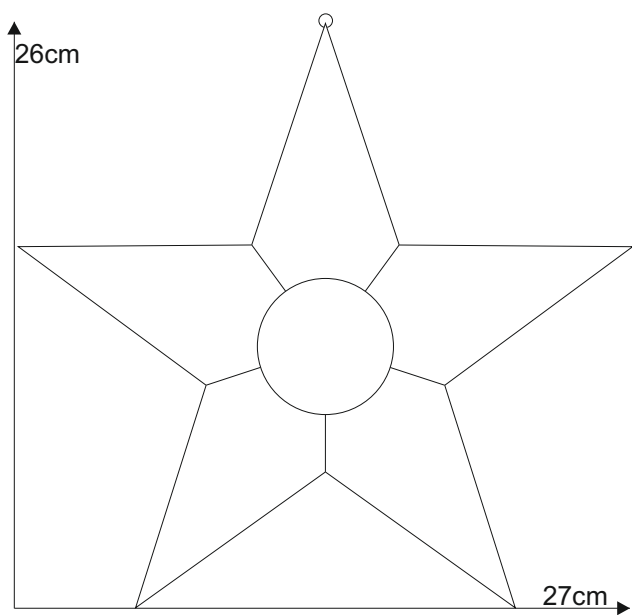

Star 11.2

© www.inspiration-for-glass.com

Star 11.2

Example of glass selection:
Spectrum 100 CZ
Uroboros 11-295

pattern
full size

suspension
brass ring

pattern
full size

pattern
full size