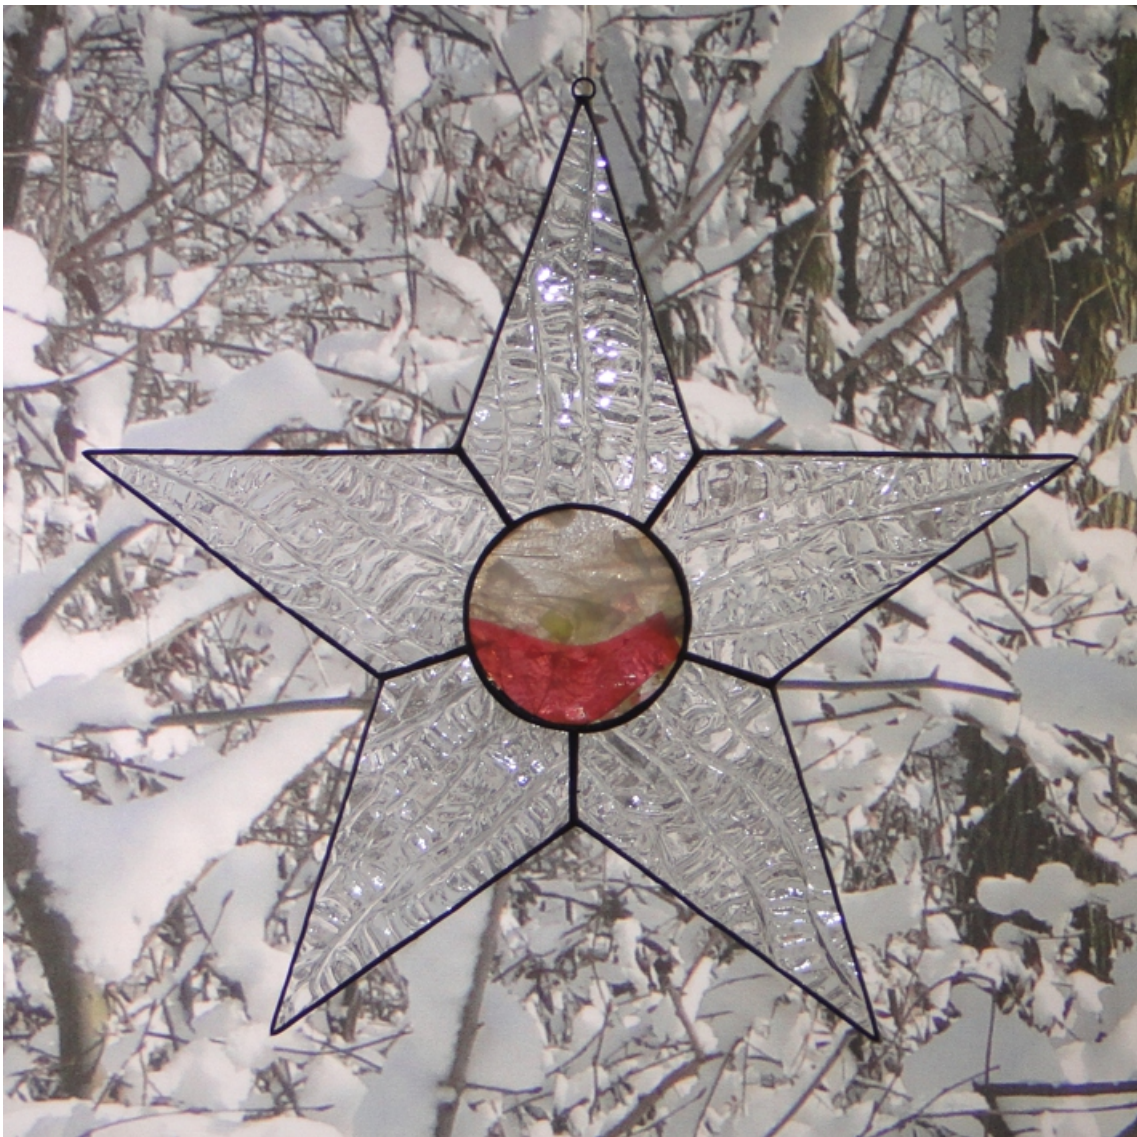

Star 11.2

© www.inspiration-for-glass.com

Star 11.2

Example of glass selection:
Spectrum 100 CZ
Uroboros 11-295

pattern
full size

suspension
brass ring

pattern
full size

pattern
full size