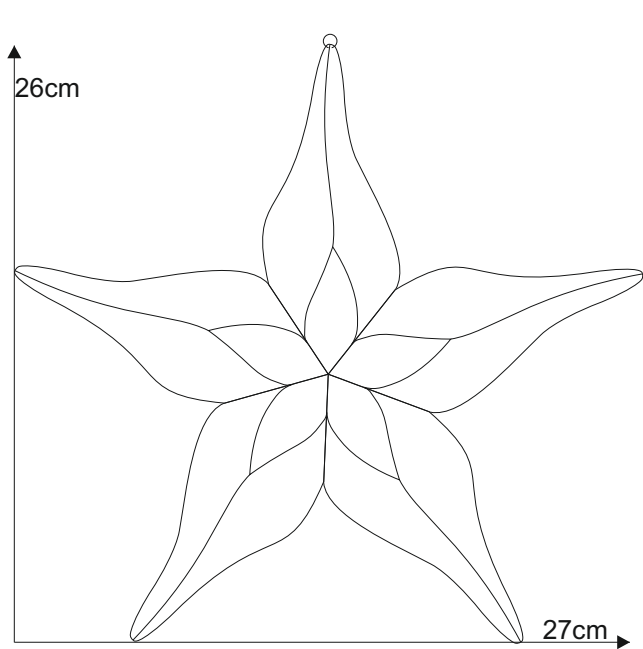

Star 12.0

© www.inspiration-for-glass.com

Star 12.0

Example of glass selection:
Spectrum 151 RR
Spectrum 100 K iridescent

pattern
full size

suspension
brass ring

pattern
full size

suspension
brass ring

pattern
full size