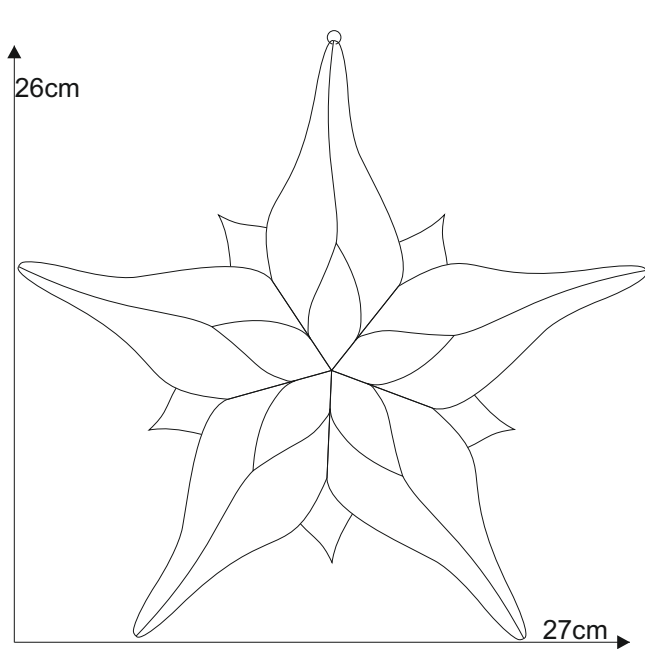

Star 12.1

© www.inspiration-for-glass.com

Star 12.1

pattern
full size

Example of glass selection:
Spectrum 100 CZ
Bullseye 2124-00F
Bullseye 2123-00F

suspension
brass ring

pattern
full size

suspension
brass ring

pattern
full size