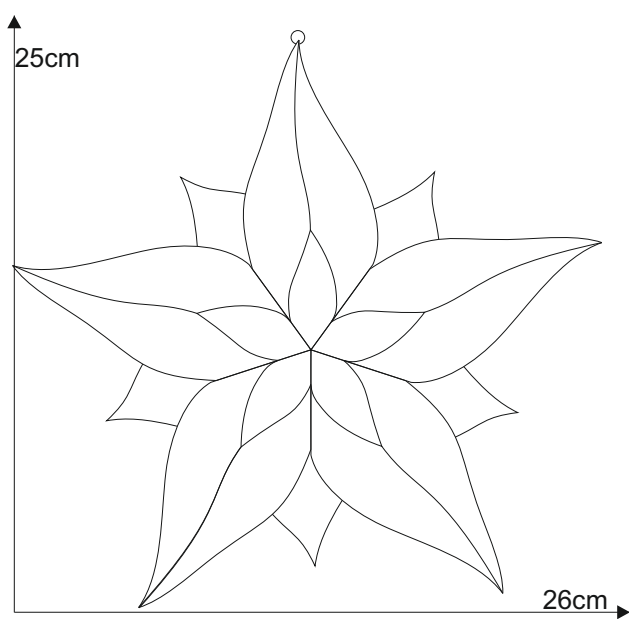

Star 12.2

© www.inspiration-for-glass.com

Star 12.2

Example of glass selection:
Spectrum 151 RR
Spectrum 100 V iridescent
Spectrum 100 K iridescent

pattern
full size

suspension
brass ring

pattern
full size

suspension
brass ring

pattern
full size