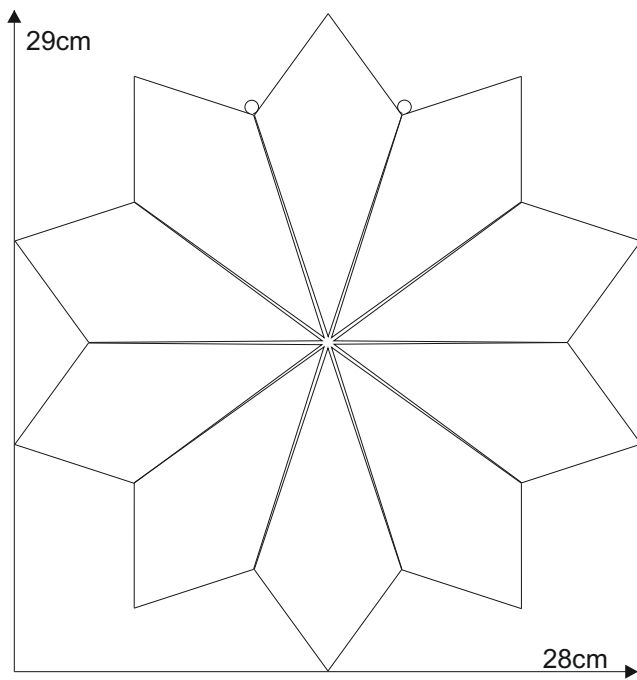

# Star 13.0

© [www.inspiration-for-glass.com](http://www.inspiration-for-glass.com)

# Star 13.0

Material:  
10 x 8529410 glue chip bevel drop  
2,6"x5,7" / 66 x 145 mm

pattern  
full size

suspension  
brass ring

pattern  
full size

suspension  
brass ring