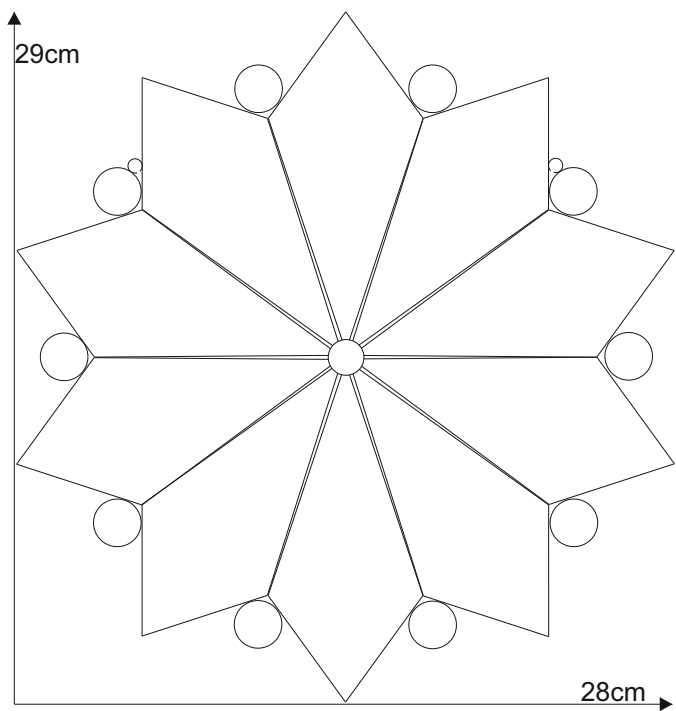

# Star 13.1

© www.inspiration-for-glass.com

# Star 13.1

**Material:**

- 10 x 8529410 glue chip bevel drop  
2,6"x5,7" / 66 x 145 mm
- 10 x 86201xx faceted glass jewel 15mm
- 1 x 86202xx faceted glass jewel 20mm

**Example of glass selection:**

- 10 x 8620113 faceted glass jewel 15mm red
- 1 x 8620213 faceted glass jewel 20mm red

pattern  
full size

pattern  
full size

pattern  
full size