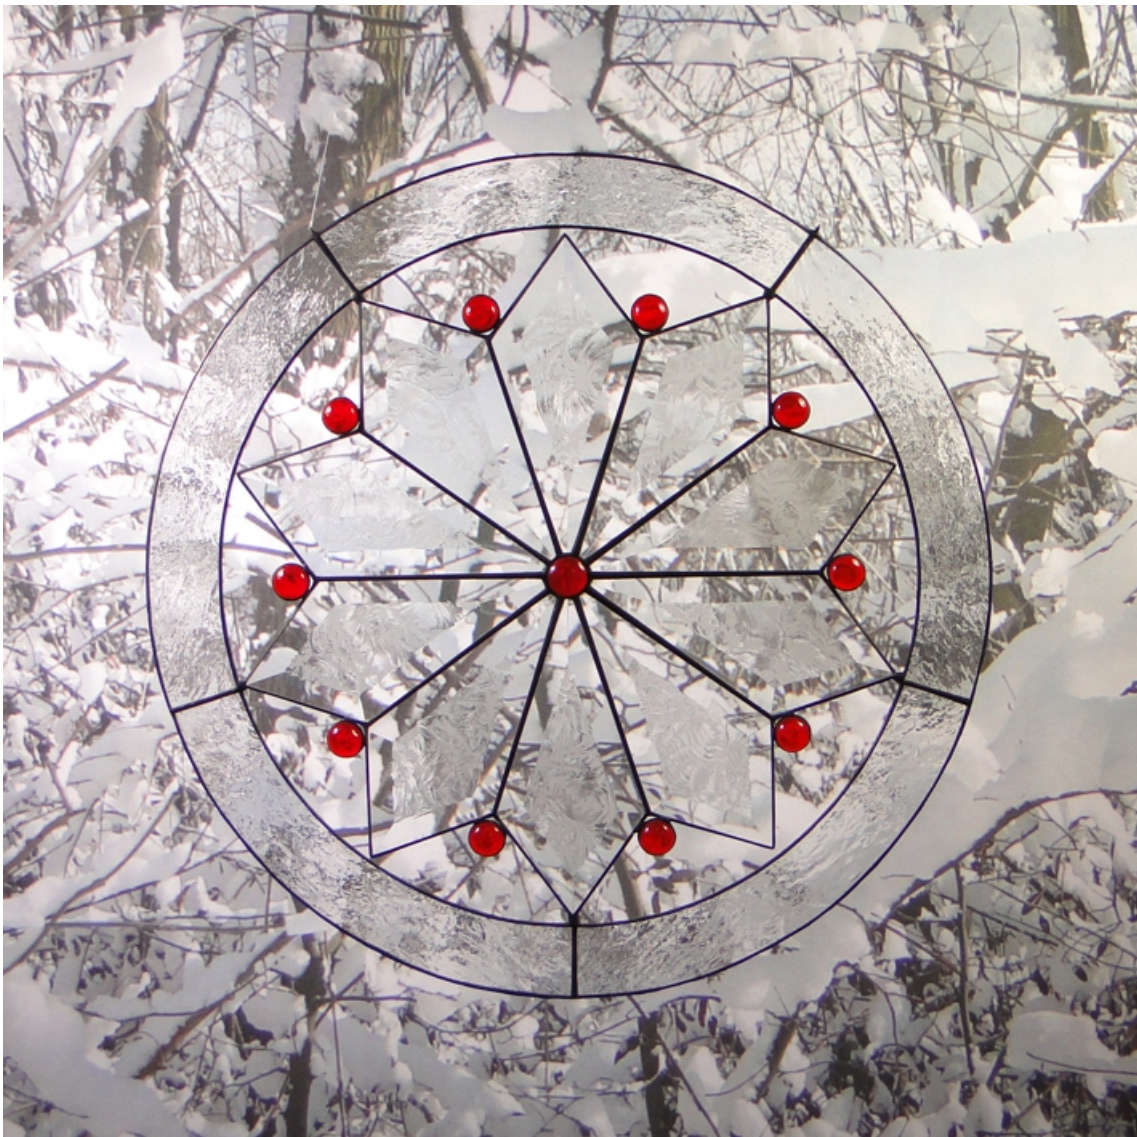

# Star 13.2

© www.inspiration-for-glass.com

## Star 13.2

**Material:**

- 10 x 8529410 glue chip bevel drop  
2,6"x5,7" / 66 x 145 mm
- 10 x 86110xx glass jewel 15mm
- 1 x 86115xx glass jewel 18mm

**Example of glass selection:**

- 10 x 8611013 glass jewel 15mm red
- 1 x 8611513 glass jewel 18mm red
- Spectrum 100 V

pattern  
full size

pattern  
full size

suspension  
brass ring

pattern  
full size

pattern  
full size