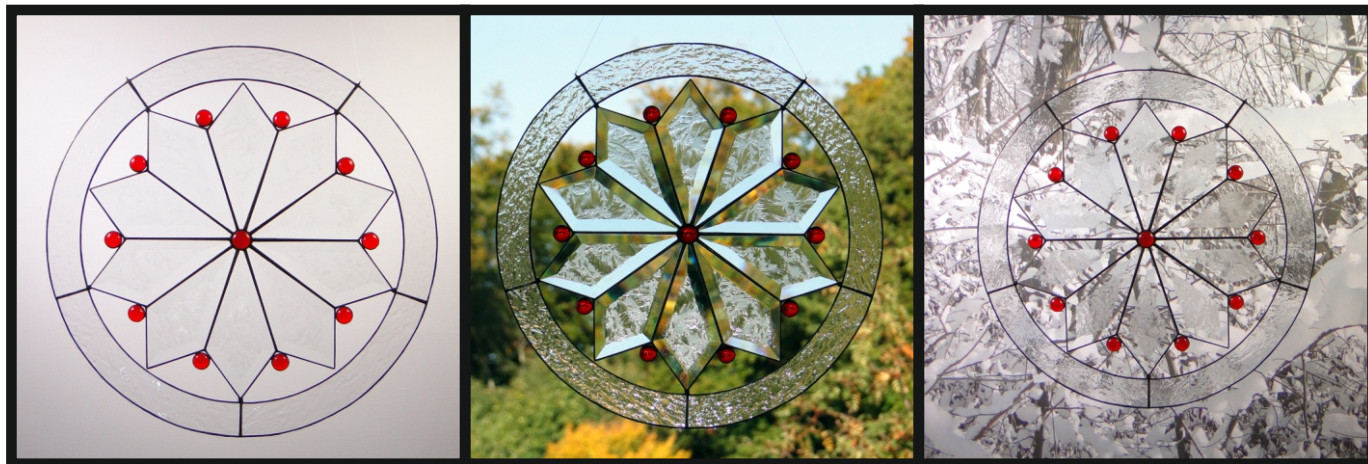

# Star 13.2

© www.inspiration-for-glass.com

## Star 13.2

**Material:**

- 10 x 8529410 glue chip bevel drop  
2,6"x5,7" / 66 x 145 mm
- 10 x 86110xx glass jewel 15mm
- 1 x 86115xx glass jewel 18mm

**Example of glass selection:**

- 10 x 8611013 glass jewel 15mm red
- 1 x 8611513 glass jewel 18mm red
- Spectrum 100 V