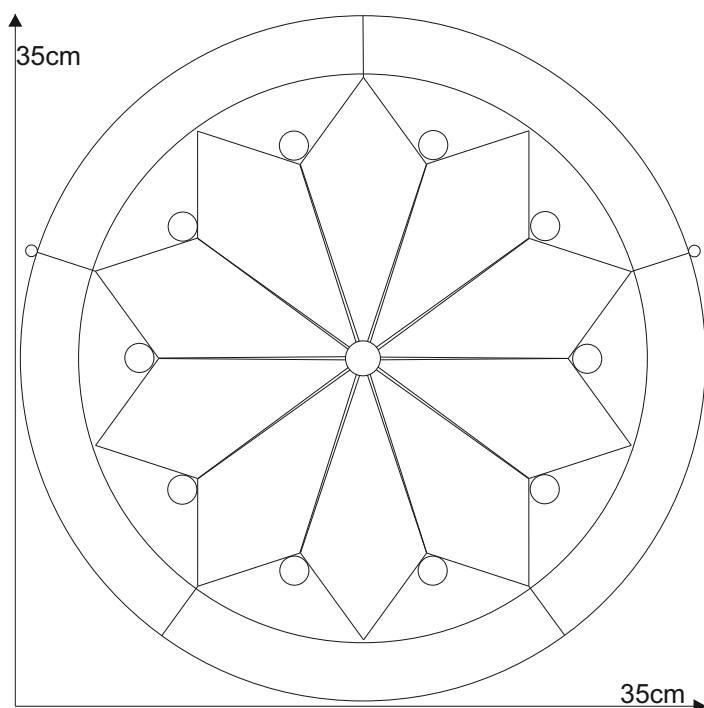

# Star 13.2

© www.inspiration-for-glass.com

## Star 13.2

**Material:**

- 10 x 8529410 glue chip bevel drop  
2,6"x5,7" / 66 x 145 mm
- 10 x 86110xx glass jewel 15mm
- 1 x 86115xx glass jewel 18mm

**Example of glass selection:**

- 10 x 8611013 glass jewel 15mm red
- 1 x 8611513 glass jewel 18mm red
- Spectrum 100 V

pattern  
full size

pattern  
full size

suspension  
brass ring

pattern  
full size

pattern  
full size