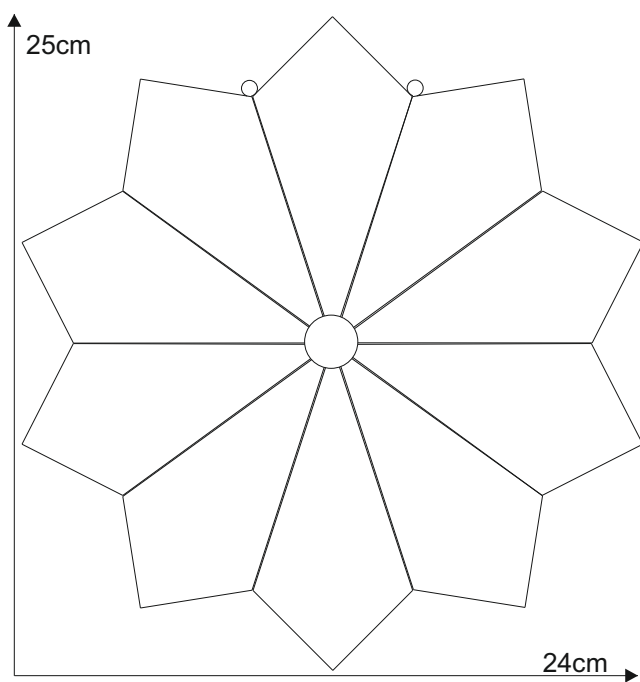

Star 13.3

© www.inspiration-for-glass.com

Star 13.3

Material:

10 x 8529405 glue chip bevel drop
2,4" x 4,9" / 61 x 125 mm

1 x 86202xx faceted glass jewel 20mm

Example of glass selection:

1 x 8620213 faceted glass jewel 20mm red

pattern
full size

suspension
brass ring

pattern
full size