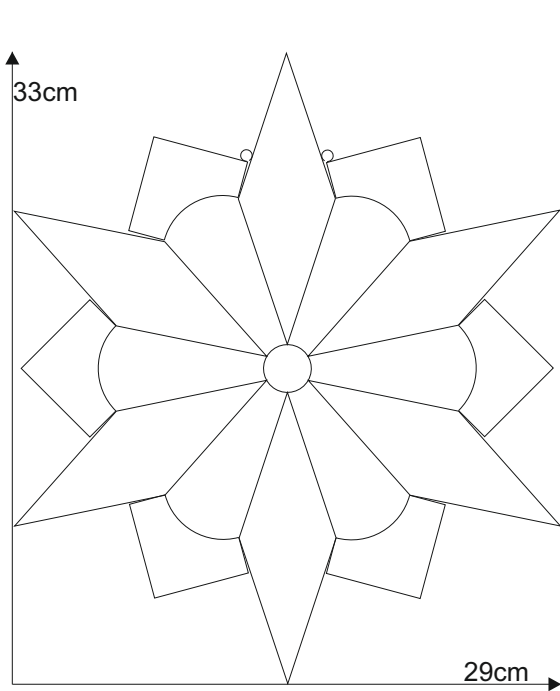

Star 14.0

© www.inspiration-for-glass.com

Star 14.0

Material:

- 1 x 86203xx faceted glass jewel 25mm
- 6 x 8527303 bevel diamond 2"x6"
- 6 x 8526000 bevel corner 0,75"x2"x2"
- or
- 1 x 86203xx faceted glass jewel 25mm
- 6 x 8527920 glue chip bevel diamond 2"x6"
- 6 x 8526000 bevel corner 0,75"x2"x2"

Example of glass selection:

- 1 x 8620300 faceted glass jewel 25mm clear
- 6 x 8527303 bevel diamond 2"x6"
- 6 x 8526000 bevel corner 0,75"x2"x2"
- Spectrum Spirit 4561SF

suspension
brass ring

pattern
full size

pattern
full size