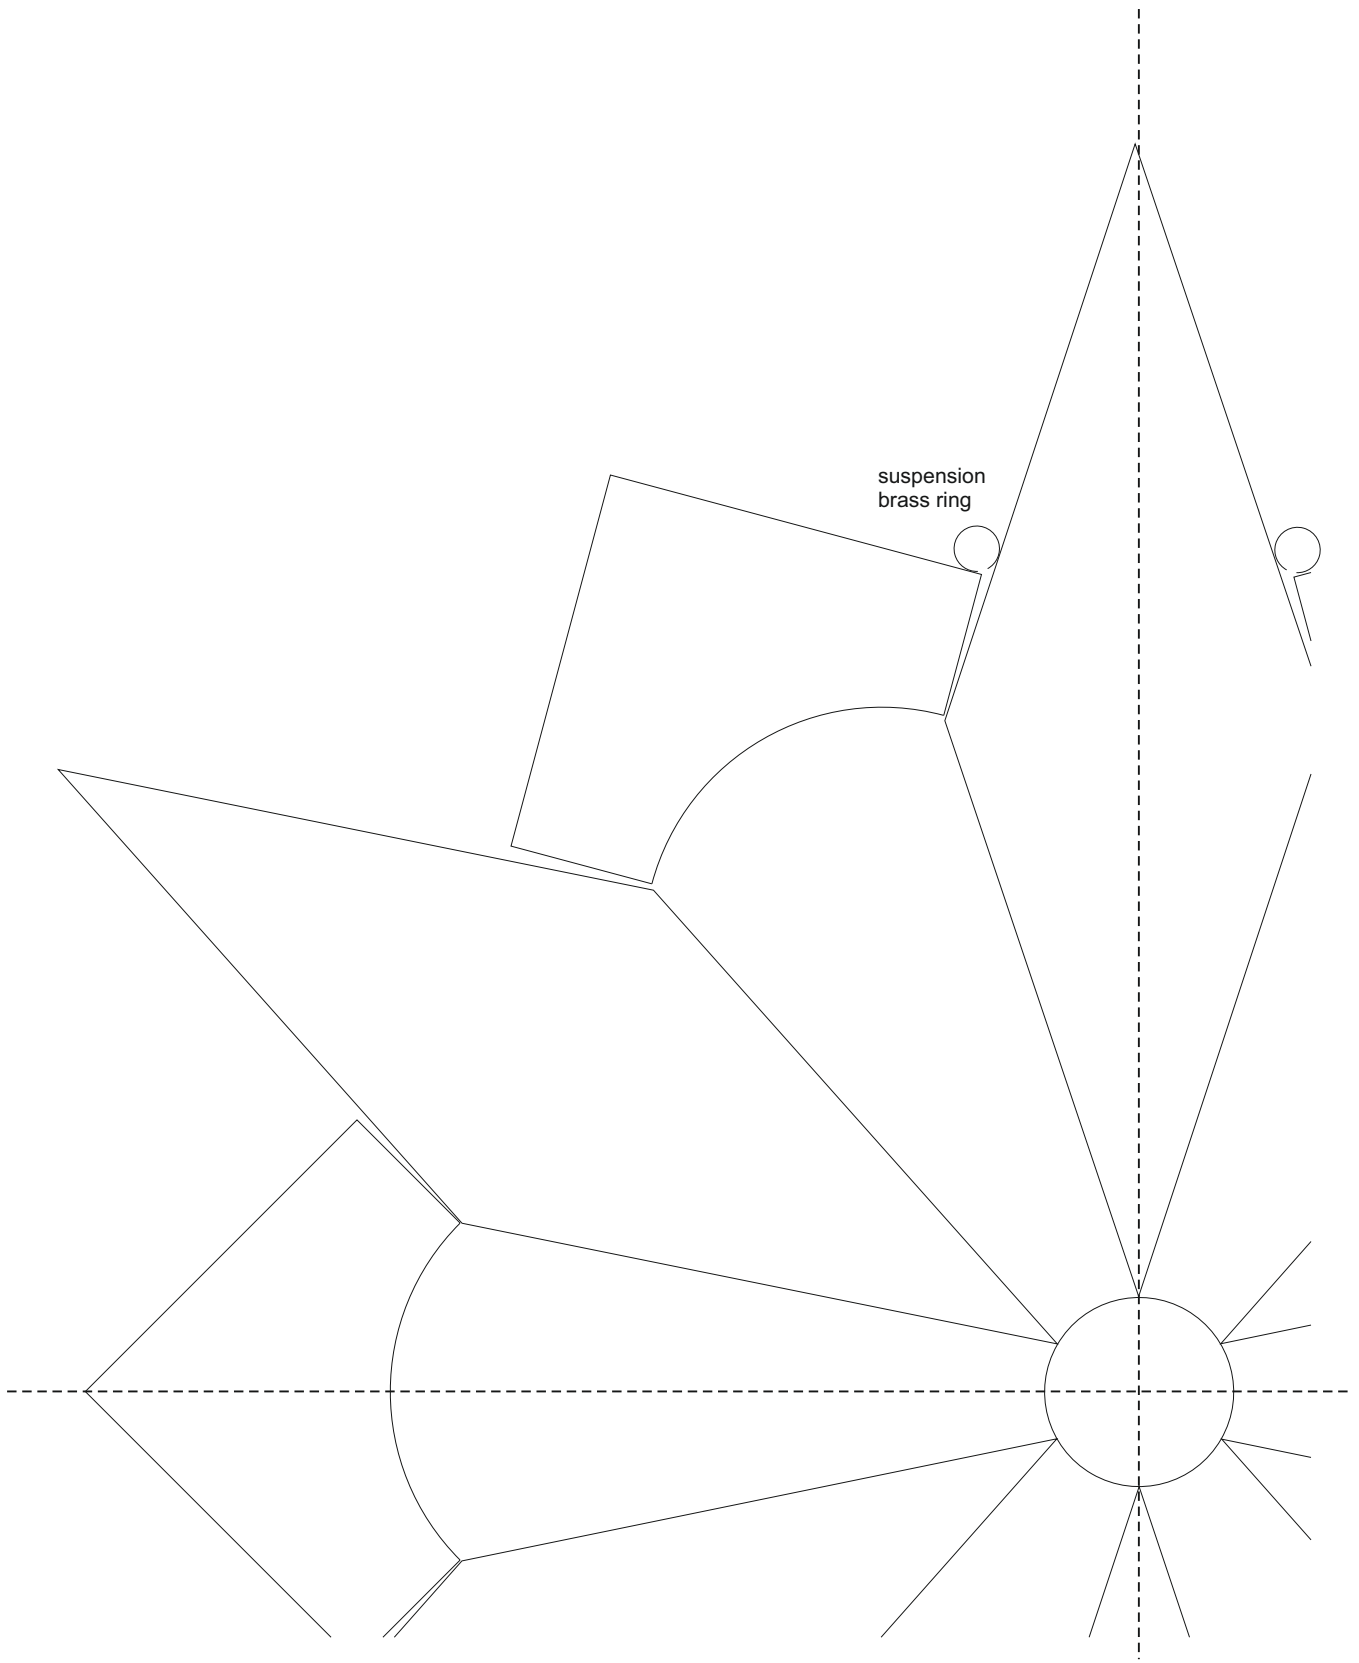

Star 14.0

© www.inspiration-for-glass.com

Star 14.0

Material:

- 1 x 86203xx faceted glass jewel 25mm
- 6 x 8527303 bevel diamond 2"x6"
- 6 x 8526000 bevel corner 0,75"x2"x2"
- or
- 1 x 86203xx faceted glass jewel 25mm
- 6 x 8527920 glue chip bevel diamond 2"x6"
- 6 x 8526000 bevel corner 0,75"x2"x2"

Example of glass selection:

- 1 x 8620300 faceted glass jewel 25mm clear
- 6 x 8527303 bevel diamond 2"x6"
- 6 x 8526000 bevel corner 0,75"x2"x2"
- Spectrum Spirit 4561SF

suspension
brass ring

pattern
full size

pattern
full size