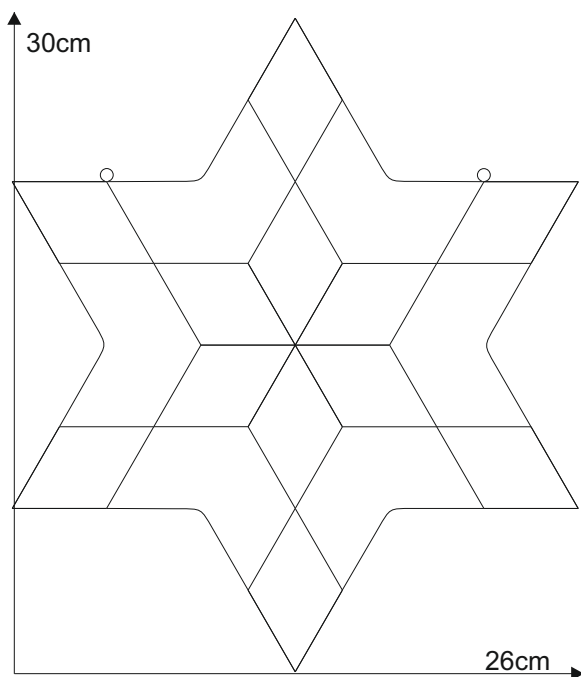

# Star 15.1

© [www.inspiration-for-glass.com](http://www.inspiration-for-glass.com)

# Star 15.1

**Material:**

- 6 x 8527202 bevel 1,75"x3"
- 6 x 8527910 glue chip bevel 1,75"x3"
- or
- 12 x 8527202 bevel 1,75"x3"
- or
- 12 x 8527910 glue chip bevel 1,75"x3"

**Example of glass selection:**

- 12 x 8527203 bevel 1,75"x3"
- Spectrum 136 RR

pattern  
full size

suspension  
brass ring

pattern  
full size

suspension  
brass ring

pattern  
full size