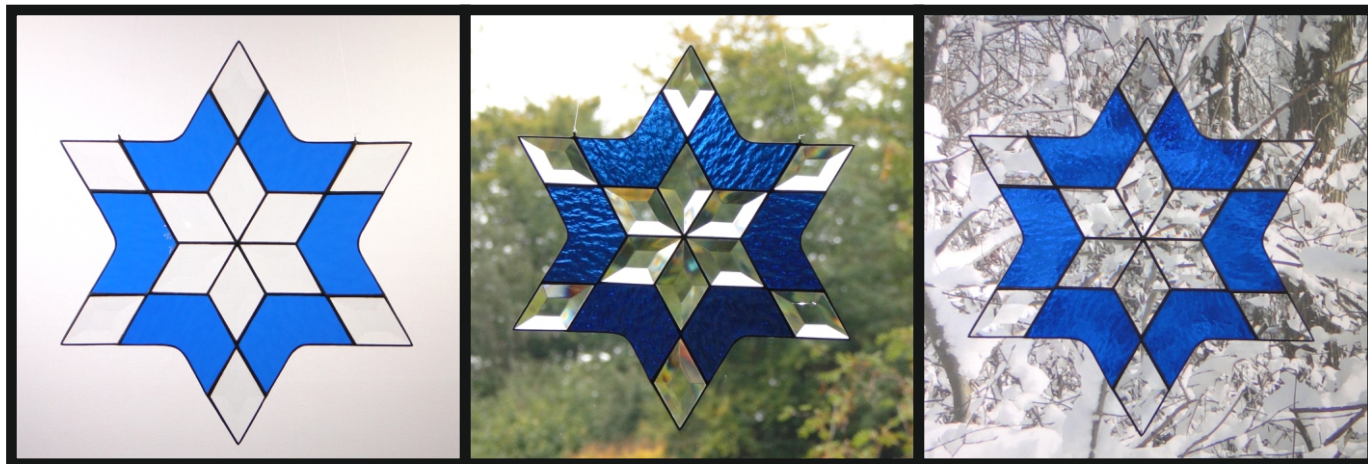

# Star 15.1

© [www.inspiration-for-glass.com](http://www.inspiration-for-glass.com)

# Star 15.1

**Material:**

- 6 x 8527202 bevel 1,75"x3"
- 6 x 8527910 glue chip bevel 1,75"x3"
- or
- 12 x 8527202 bevel 1,75"x3"
- or
- 12 x 8527910 glue chip bevel 1,75"x3"

**Example of glass selection:**

- 12 x 8527203 bevel 1,75"x3"
- Spectrum 136 RR

pattern  
full size

suspension  
brass ring

pattern  
full size

suspension  
brass ring

pattern  
full size