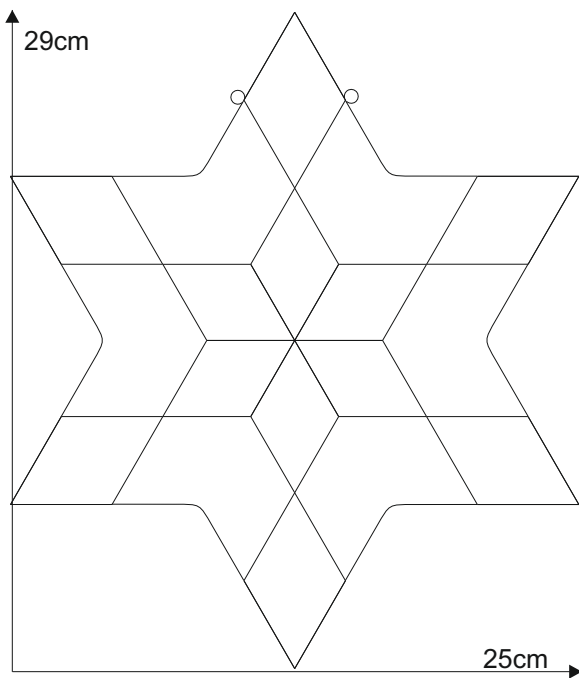

Star 15.2

© www.inspiration-for-glass.com

Star 15.2

pattern
full size

Material:

6 x 8527203 bevel 1,5" x 2,5"

6 x 8527202 bevel 1,75 x 3"

or

6 x 8527905 glue chip bevel 1,5"x2,5"

6 x 8527910 glue chip bevel 1,75x3"

Example of glass selection:

6 x 8527203 bevel 1,5" x 2,5"

6 x 8527202 bevel 1,75 x 3"

Spectrum Spirit 4561SF

suspension
brass ring

pattern
full size

suspension
brass ring

pattern
full size