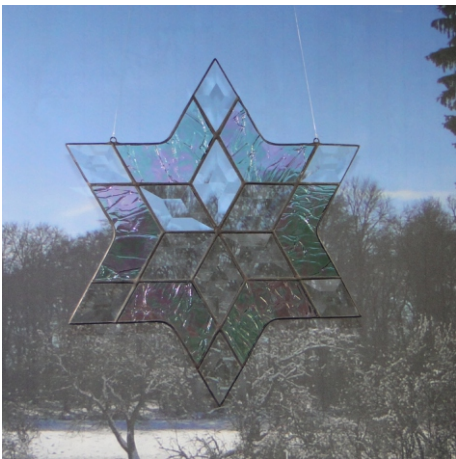

Star 15.3

© www.inspiration-for-glass.com

Star 15.3

Material:

6 x 8527202 bevel 1,75"x3"

6 x 8527203 bevel 1,5"x2,5"

oder

6 x 8527905 glue chip bevel 1,5"x2,5"

6 x 8527910 glue chip bevel 1,75x3"

Example of glass selection:

6 x 8527202 bevel 1,75"x3"

6 x 8527203 bevel 1,5"x2,5"

Spectrum 100 K iridescent

pattern
full size

suspension
brass ring

pattern
full size