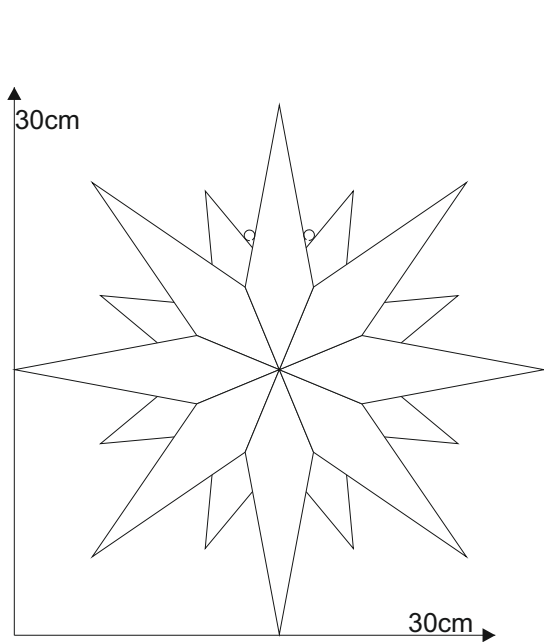

Star 16.3

© www.inspiration-for-glass.com

Star 16.3

Example of glass selection:
Spectrum 100CZ
Spectrum 161RR

pattern
full size

suspension
brass ring

pattern
full size

suspension
brass ring