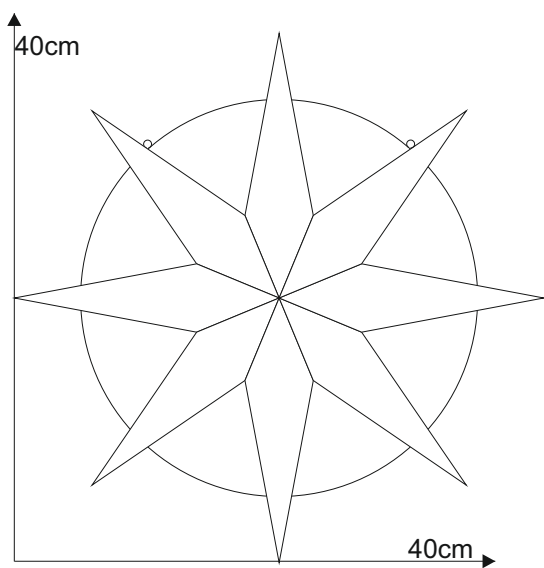

Star 16.4

© www.inspiration-for-glass.com

Star 16.4

Example of glass selection:
Spectrum 100V
Bullseye 2020-30F

suspension
brass ring

pattern
full size

suspension
brass ring

pattern
full size

Star 16.4

suspension
brass ring

pattern
full size