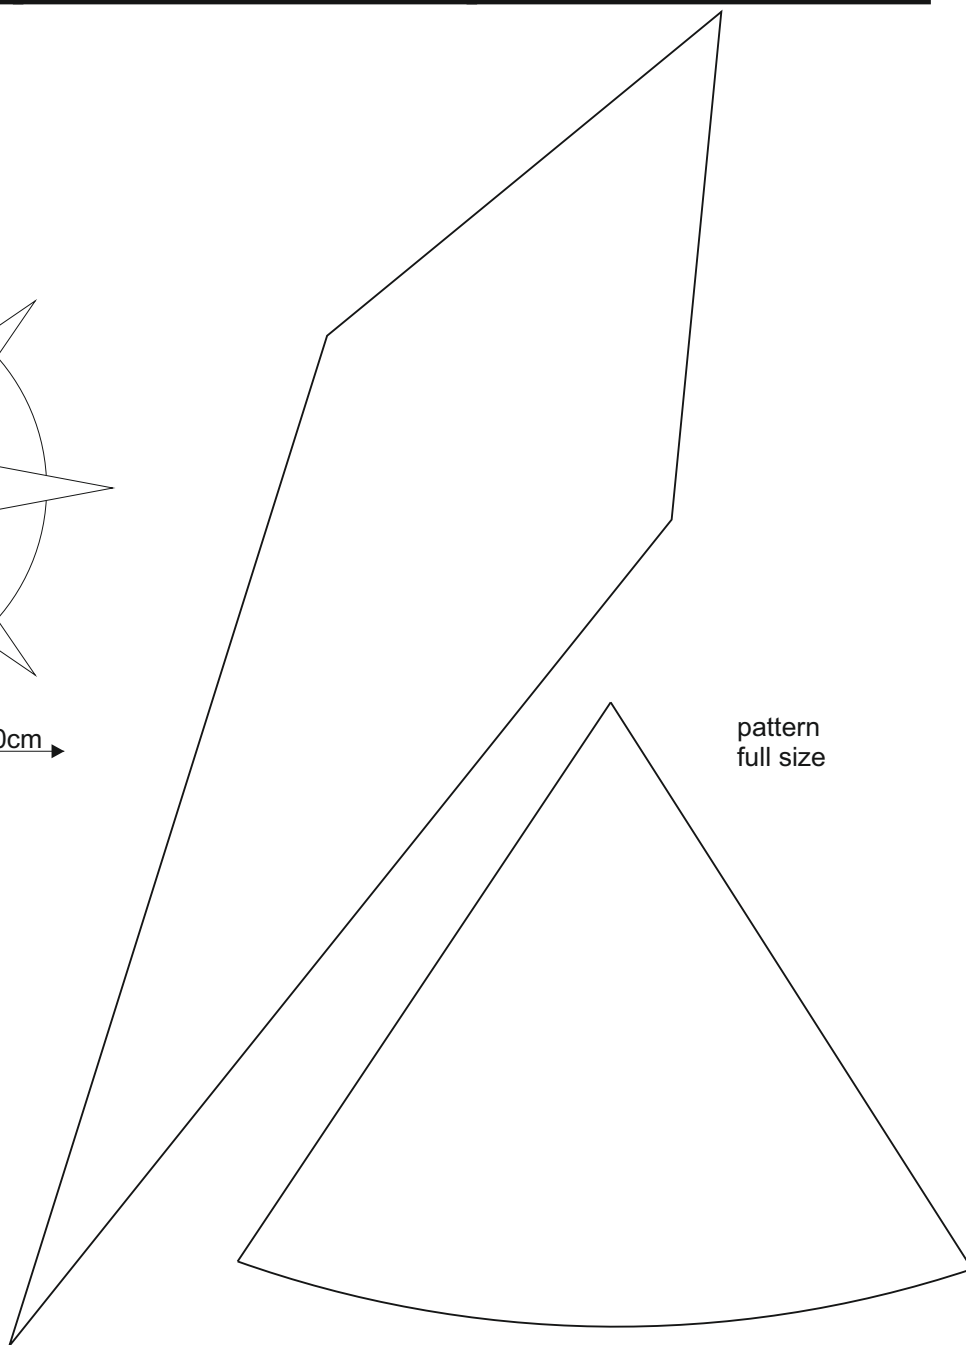

Star 16.4

© www.inspiration-for-glass.com

Star 16.4

Example of glass selection:
Spectrum 100V
Bullseye 2020-30F

suspension
brass ring

pattern
full size

suspension
brass ring

pattern
full size

Star 16.4

suspension
brass ring

pattern
full size