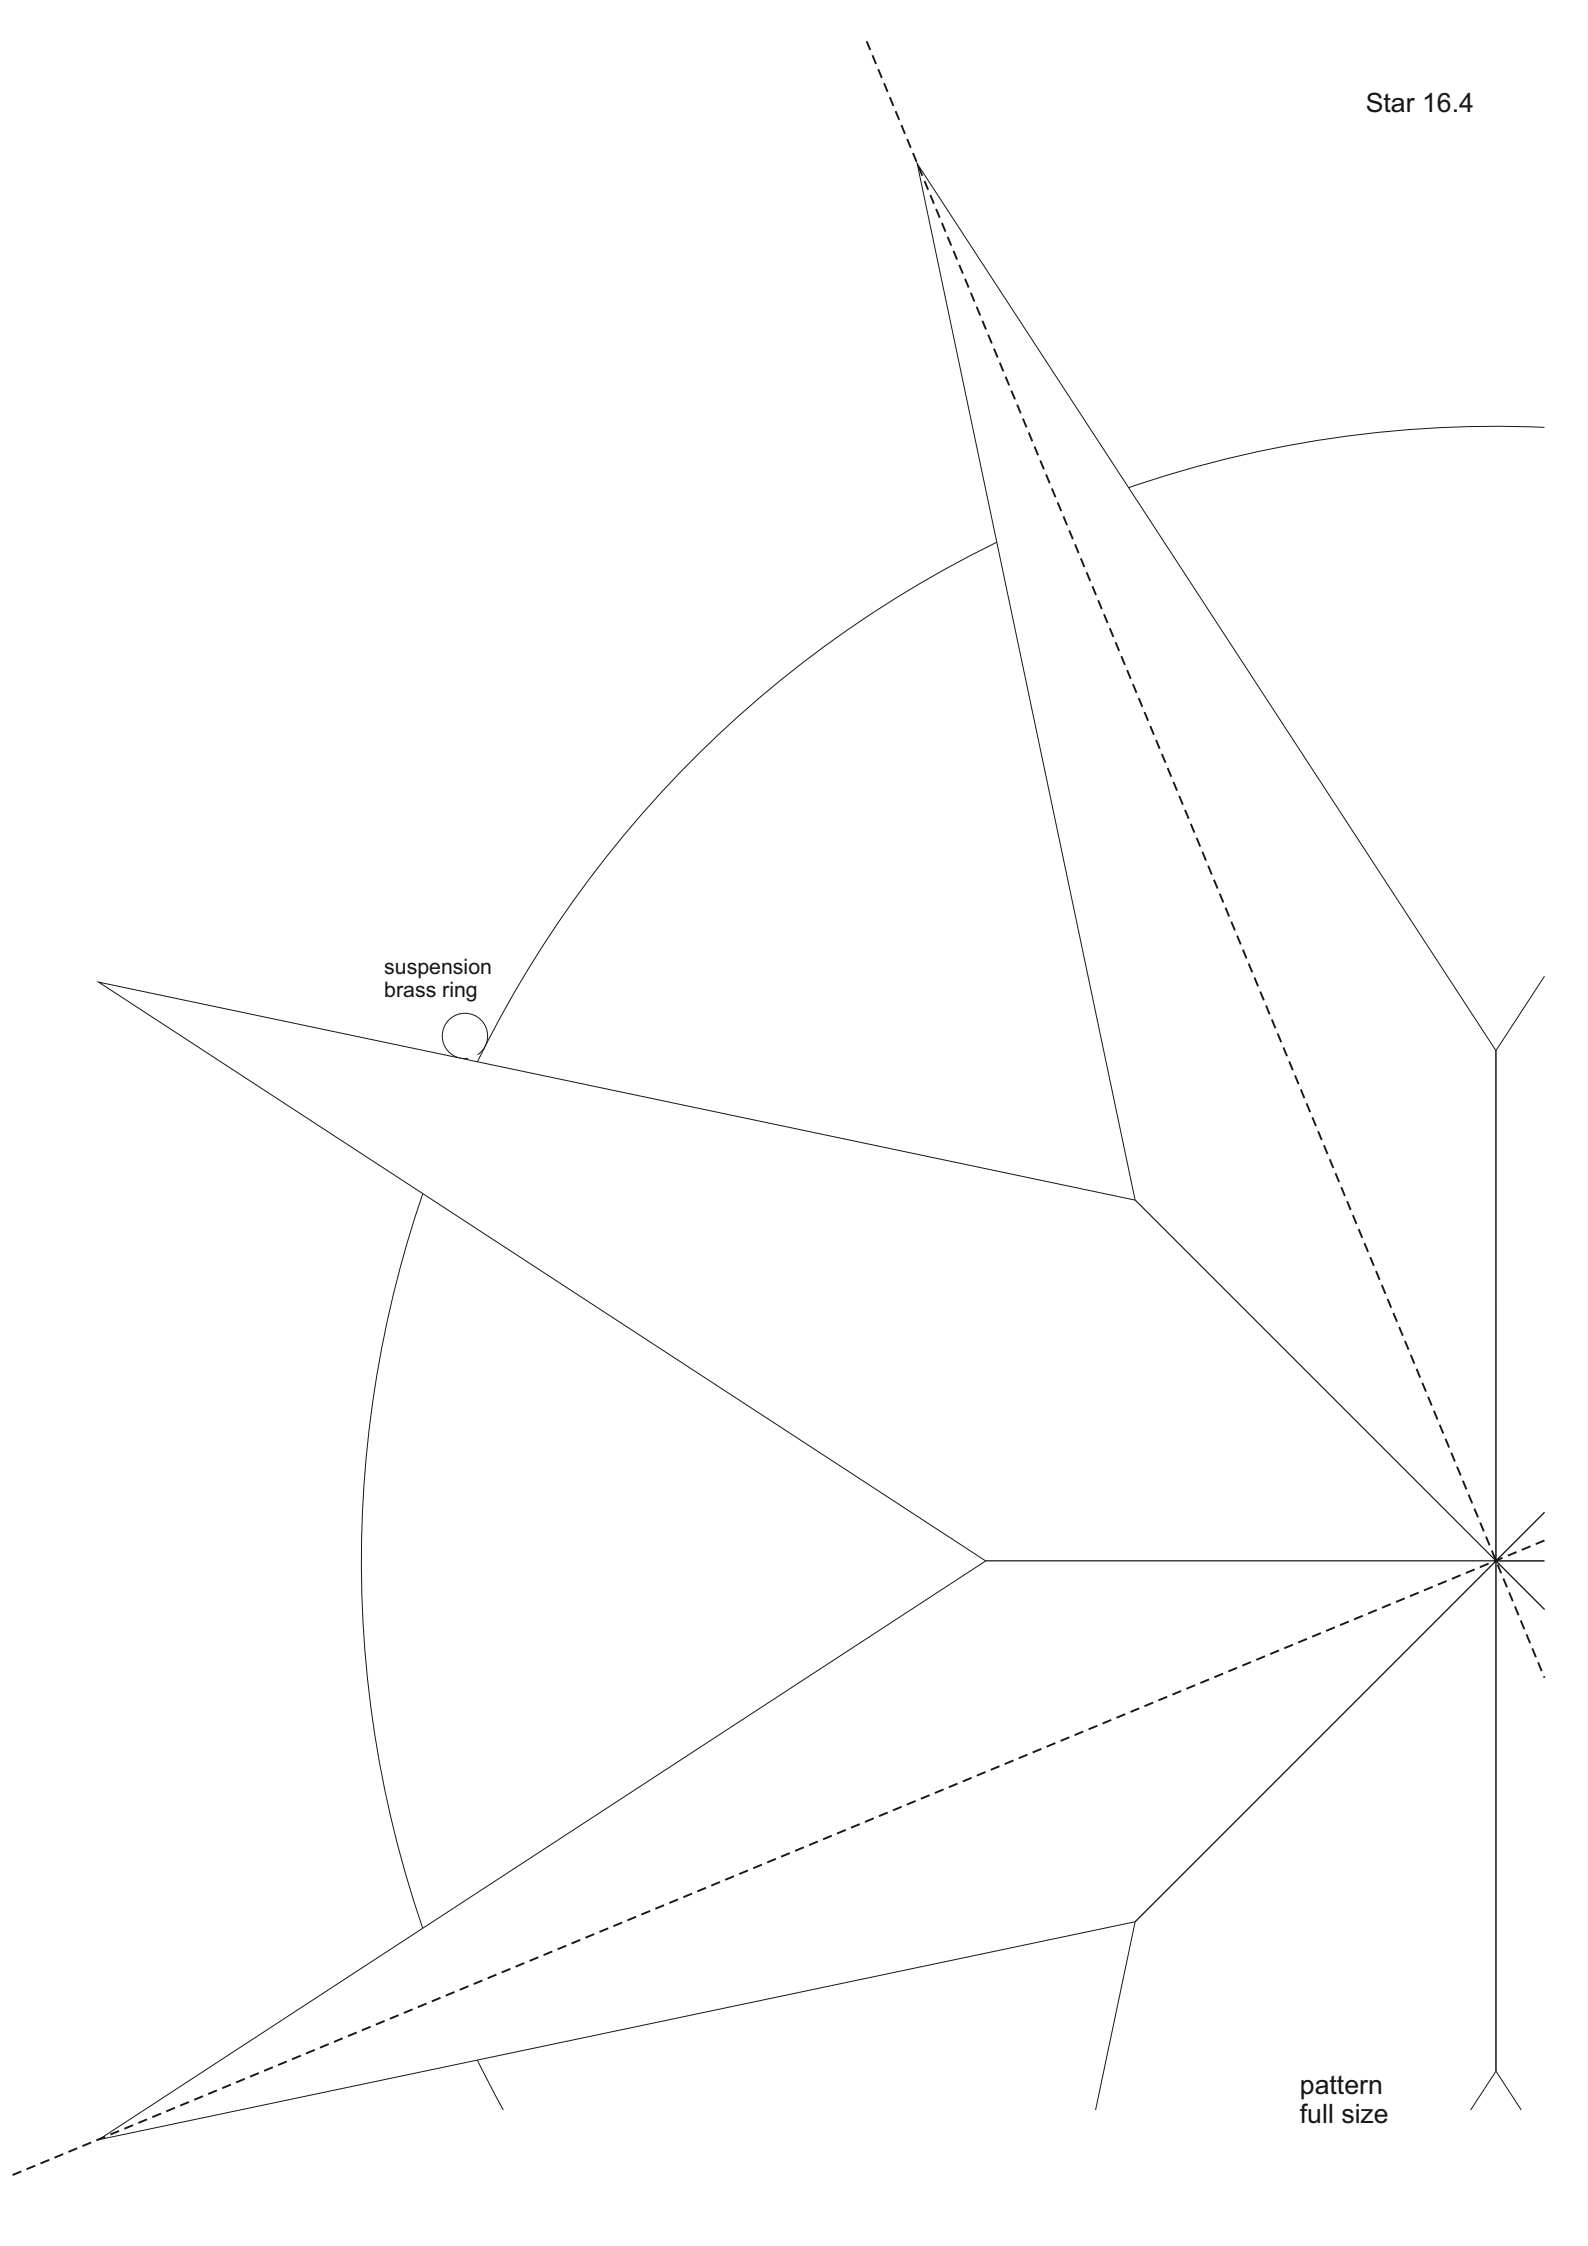

Star 16.4

© www.inspiration-for-glass.com

Star 16.4

Example of glass selection:
Spectrum 100V
Bullseye 2020-30F

suspension
brass ring

pattern
full size

suspension
brass ring

pattern
full size

Star 16.4

suspension
brass ring

pattern
full size