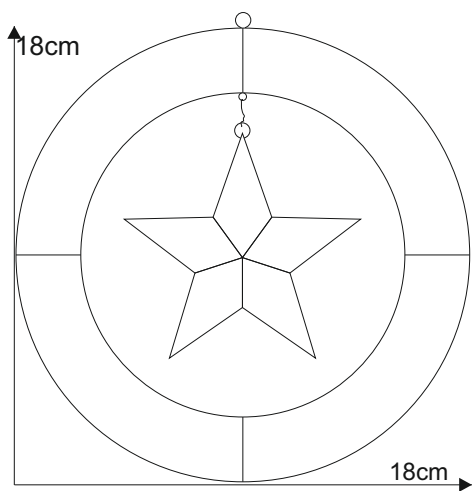

Star 17.0

© www.inspiration-for-glass.com

Star 17.0

Material:
2 x 8528803 bevel cluster

Example of glass selection:
2 x 8528803
Bullseye 1437-31F iri

pattern
full size