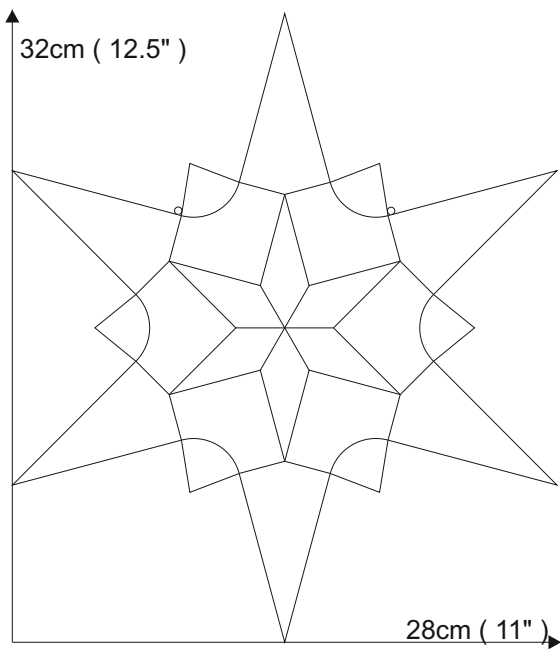

Star 21.1

© www.inspiration-for-glass.com

Star 21.1

Material:
6 x 8526000 bevel, inner corner 2 x2 x 3/4"

Glass example:
6 x 8526000 bevel, inner corner 2 x2 x 3/4"

Spectrum 151W red
Spectrum 171W orange
Spectrum 161 W yellow

pattern in original size

Original size