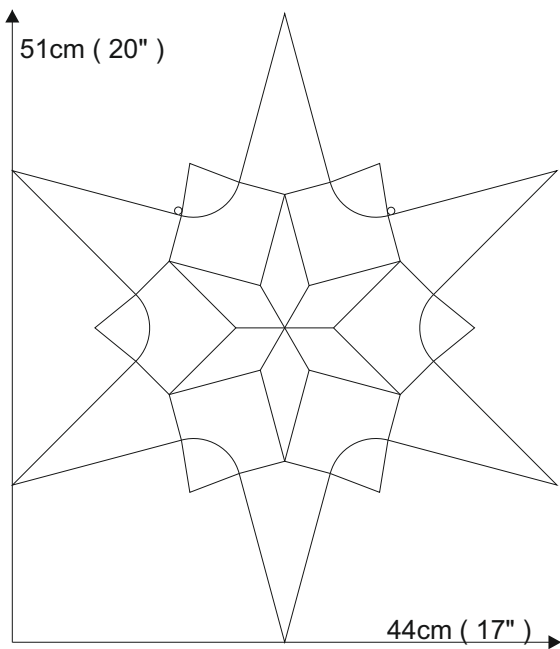

Star 21.2

© www.inspiration-for-glass.com

Star 21.2

Material:
6 x 8526003 bevel, inner corner 3 x 3 x 1.5"

Glass example:
6 x 8526003 bevel, inner corner 3 x 3 x 1.5"

Spectrum 151W red
Spectrum 171W orange
Spectrum 161 W yellow

Original size