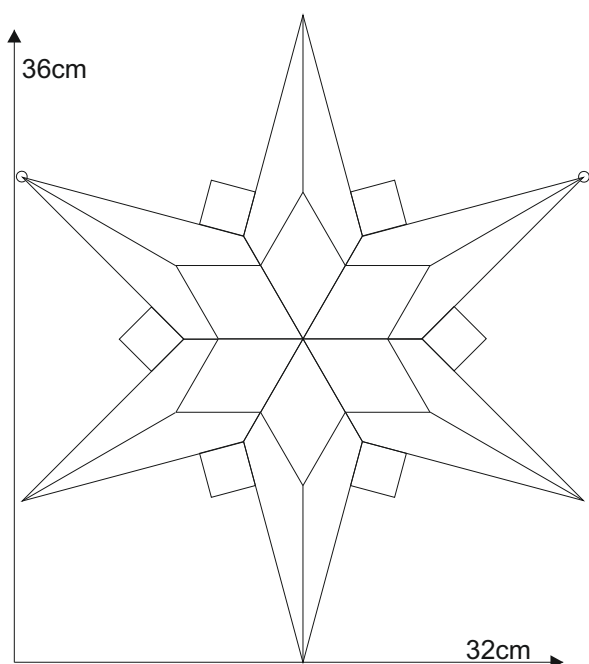

Star 22.0

www.inspiration-for-glass.com

Stern 22.0

Material:
 6 x 8527910 Bevel Diamond Gluechip 1,75" x 3,0"
 6 x 8510000 Bevel Pencil 1"x1"
 Artglass approx. 25x20cm

Example of glass selection:
 6 x 8527910 Bevel Diamond Gluechip 1,75" x 3,0"
 6 x 8510000 Bevel Pencil 1"x1"

Gluechip glass clear

Star 22.0

Original size

suspension
brass ring