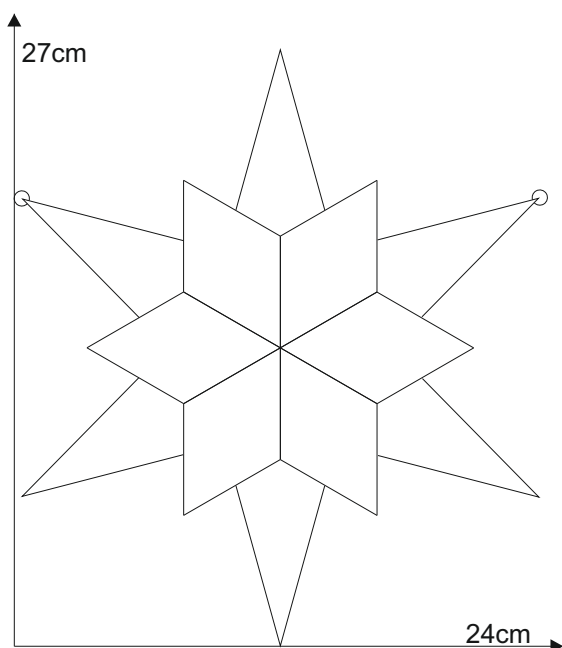

# Star 22.1

[www.inspiration-for-glass.com](http://www.inspiration-for-glass.com)

# Star 22.1

pattern in original size

Material:  
6 x 8527202 Bevel Diamond 1,75" x 3,0"  
Artglass approx. 15x10cm

Example of glass selection:  
6 x 8527202 Bevel Diamond 1,75" x 3,0"

Oceanside Spirit 4001s-F

Original size