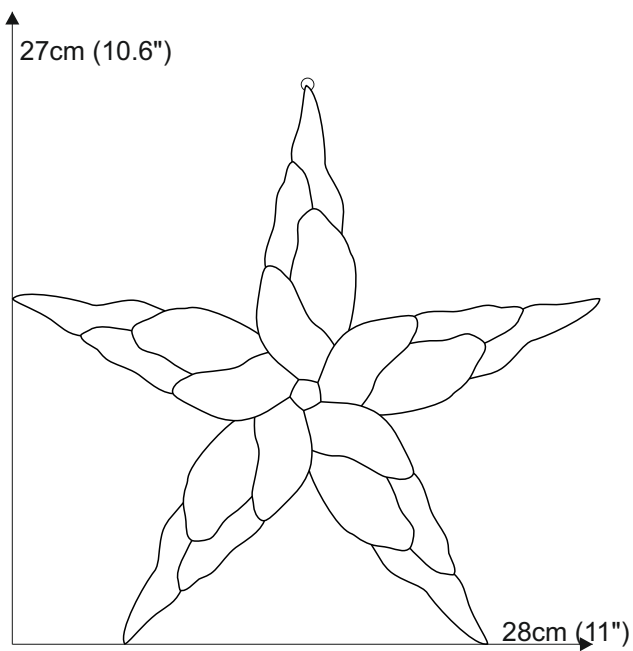

Star 24.0

www.inspiration-for-glass.com

Star 24.0

color compositions:

example 1:

Oceanside 533-3RR-F, 523-2RR-F, 134RR-F, 132RR-F

example 2:

Oceanside 151RR, 171RR, 161RR, 110-2RR

example 3:

Oceanside 838-96s-F, 843-92s-F, 891-81s-F, 349-1s-F

Pattern in original size

Original size

Suspension
Brass ring

Original size

Suspension
Brass ring