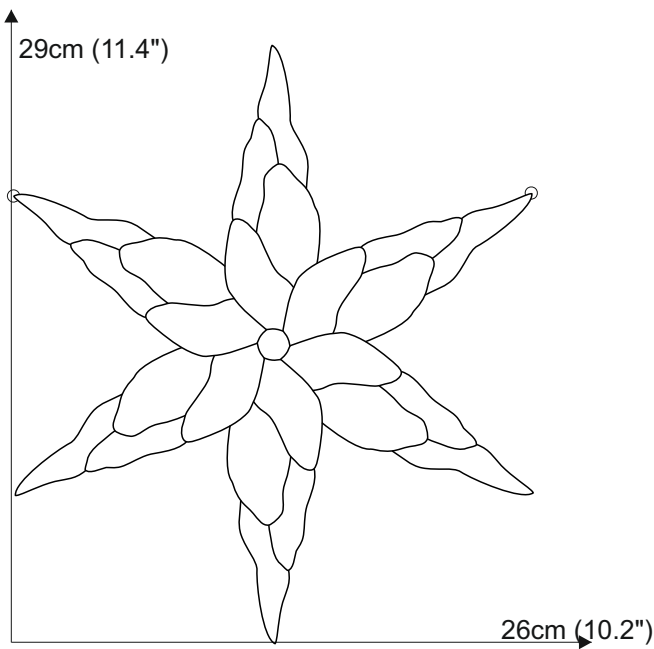

# Star 25.0

[www.inspiration-for-glass.com](http://www.inspiration-for-glass.com)

# Star 25.0

color compositions:

example 1:  
Oceanside 359-1s-F, 379-1s-F, 369-1s-F, 319-02s-F

example 2:  
Oceanside 151RR, 171RR, 161RR, 110-2RR

example 3:  
Oceanside 151RR, 171RR, 543-2RR-F, 161RR

Original size

Suspension  
Brass ring

Original size

Suspension  
Brass ring