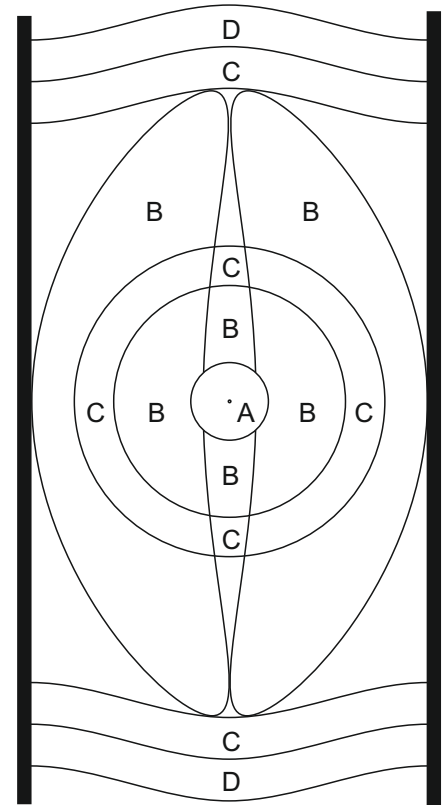

Stele - Fashion 01

© www.inspiration-for-glass.com

Stele " Fashion 01 "

pattern
full size

Stele - Fashion 01

2x

2x

list of materials: 1 glass ball: 98 619 30 + 2 pieces: 42 520 00 brass tube 5mm x 1 meter

example of glass selection:

A = Glass ball 30mm
 B = Spectrum 100 V
 C = Bullseye 1125-31
 D = Bullseye 1322-31

A = Glass ball 30mm
 B = Spectrum 100 V
 C = Bullseye 1320-31
 D = Bullseye 1426-31