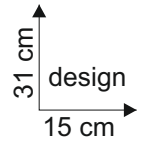

Stele - Fashion 01

© www.inspiration-for-glass.com

Stele " Fashion 01 "

pattern
full size

Stele - Fashion 01

2x

2x

list of materials: 1 glass ball: 98 619 30 + 2 pieces: 42 520 00 brass tube 5mm x 1 meter

example of glass selection:

A = Glass ball 30mm
 B = Spectrum 100 V
 C = Bullseye 1125-31
 D = Bullseye 1322-31

A = Glass ball 30mm
 B = Spectrum 100 V
 C = Bullseye 1320-31
 D = Bullseye 1426-31