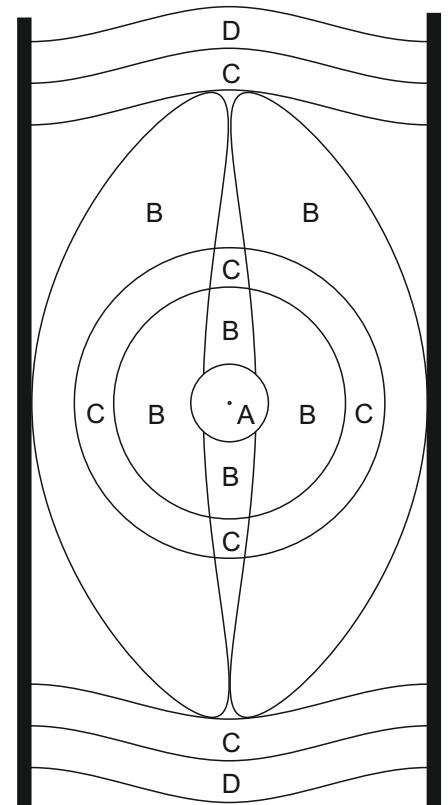

Stele - Fashion 01

© www.inspiration-for-glass.com

Stele " Fashion 01 "

pattern
full size

Stele - Fashion 01

2x

2x

list of materials: 1 glass ball: 98 619 30 + 2 pieces: 42 520 00 brass tube 5mm x 1 meter

example of glass selection:

A = Glass ball 30mm
 B = Spectrum 100 V
 C = Bullseye 1125-31
 D = Bullseye 1322-31

A = Glass ball 30mm
 B = Spectrum 100 V
 C = Bullseye 1320-31
 D = Bullseye 1426-31