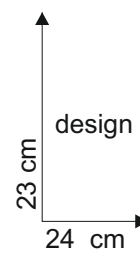

# Stele "flora"

pattern  
full size

pattern  
full size

42 520 00  
brass tube  
5mm x 1 meter

example of glass selection:

Stele - Flora

petals: Uroboros 00-621  
center: Uroboros 00-361

petals: Uroboros 65-542  
center: Uroboros 65-951