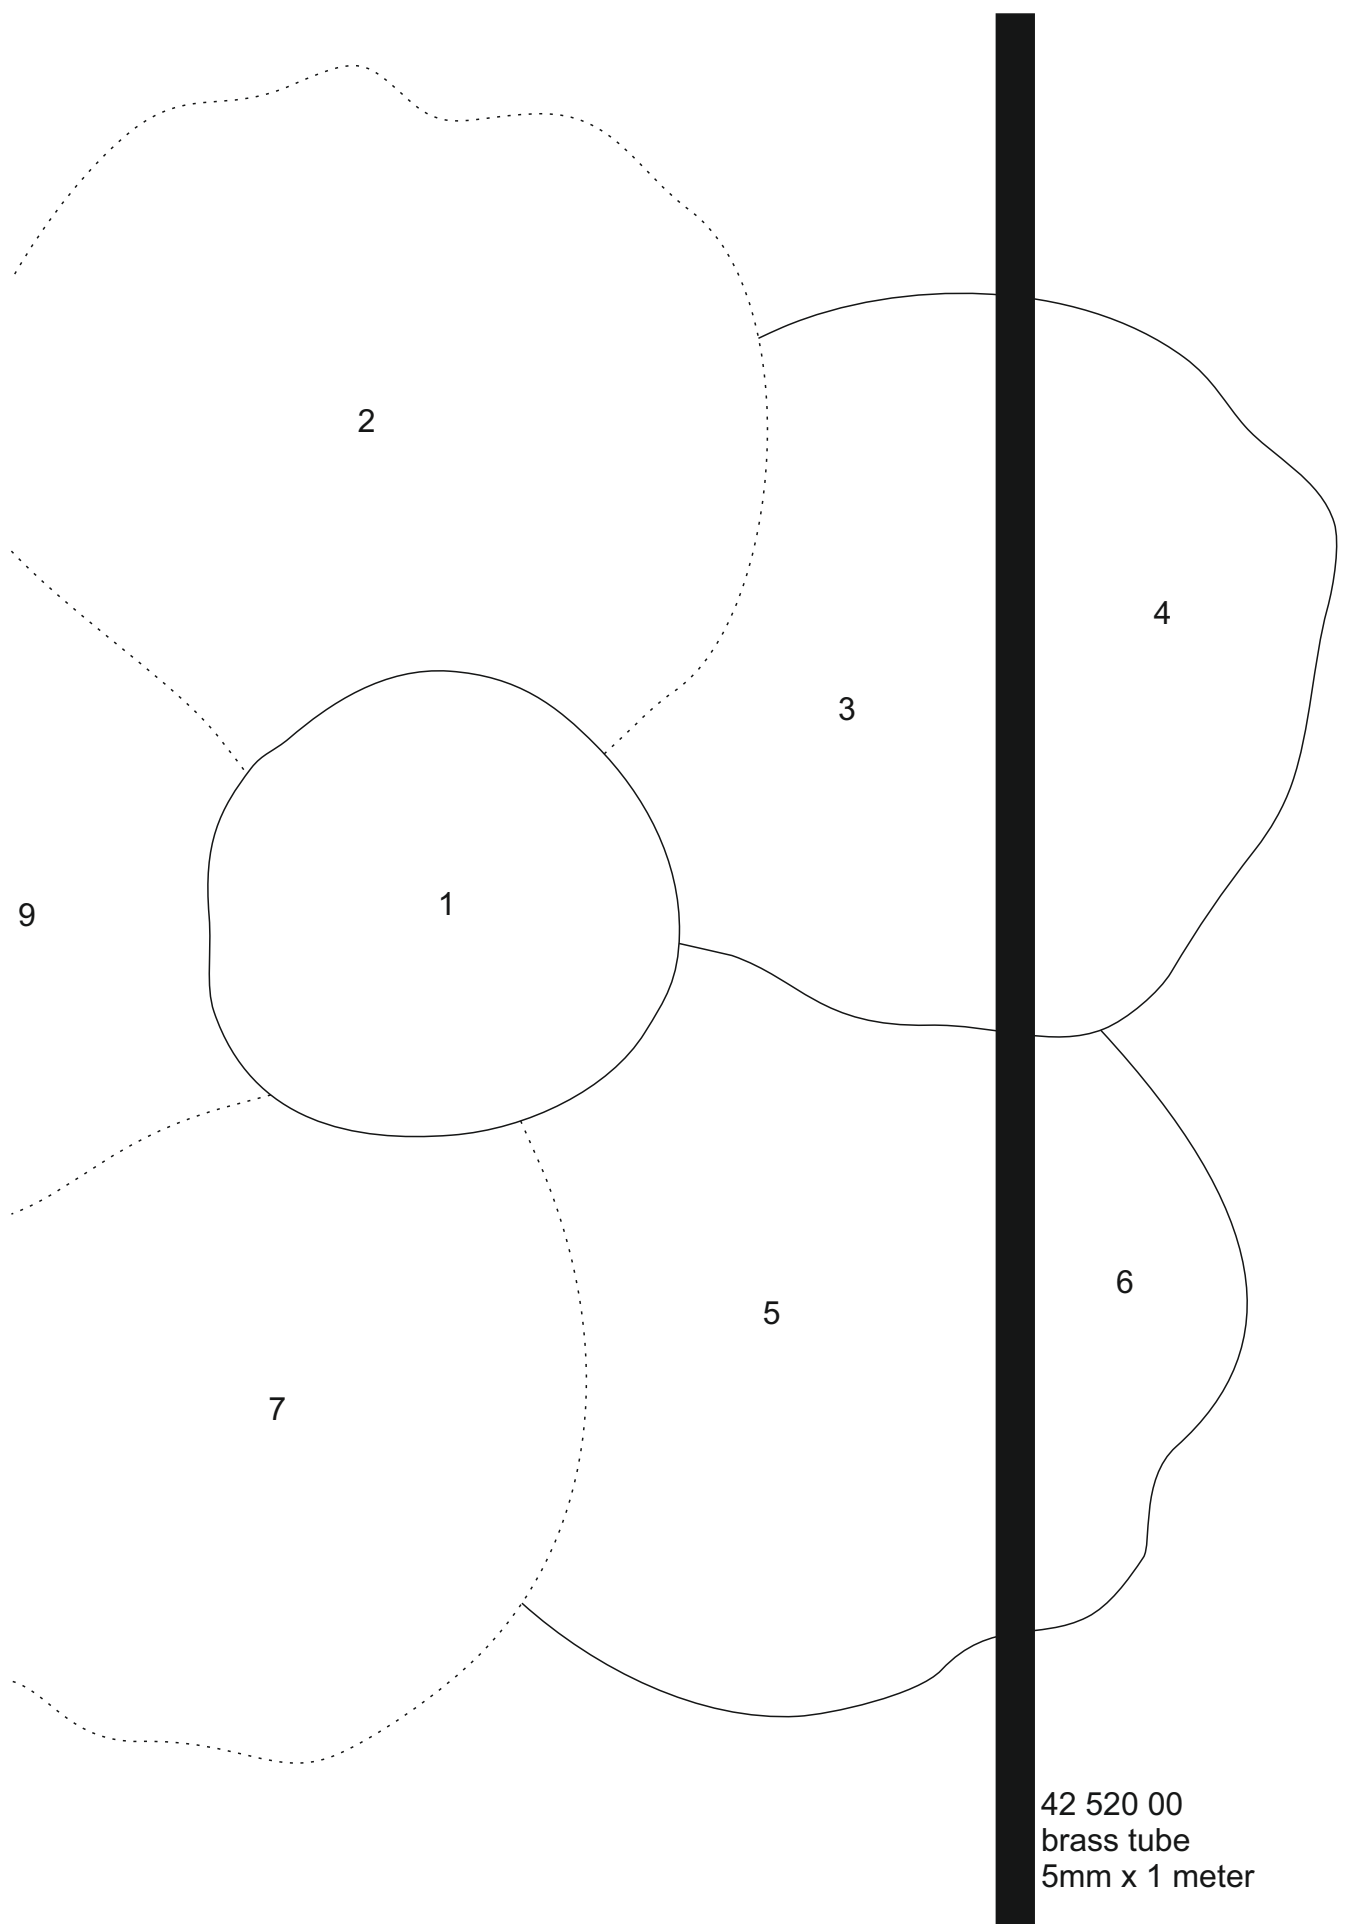

# Stele - Flora

© [www.inspiration-for-glass.com](http://www.inspiration-for-glass.com)

# Stele "flora"

pattern  
full size

pattern  
full size

42 520 00  
brass tube  
5mm x 1 meter

example of glass selection:

Stele - Flora

petals: Uroboros 00-621  
center: Uroboros 00-361

petals: Uroboros 65-542  
center: Uroboros 65-951

petals: Uroboros 00-361  
center: Uroboros 65-05

petals: Uroboros 00-60  
center: Uroboros 00-05

example of glass selection:

Stele - Flora

petals: Uroboros 65-48  
center: Uroboros 65-05