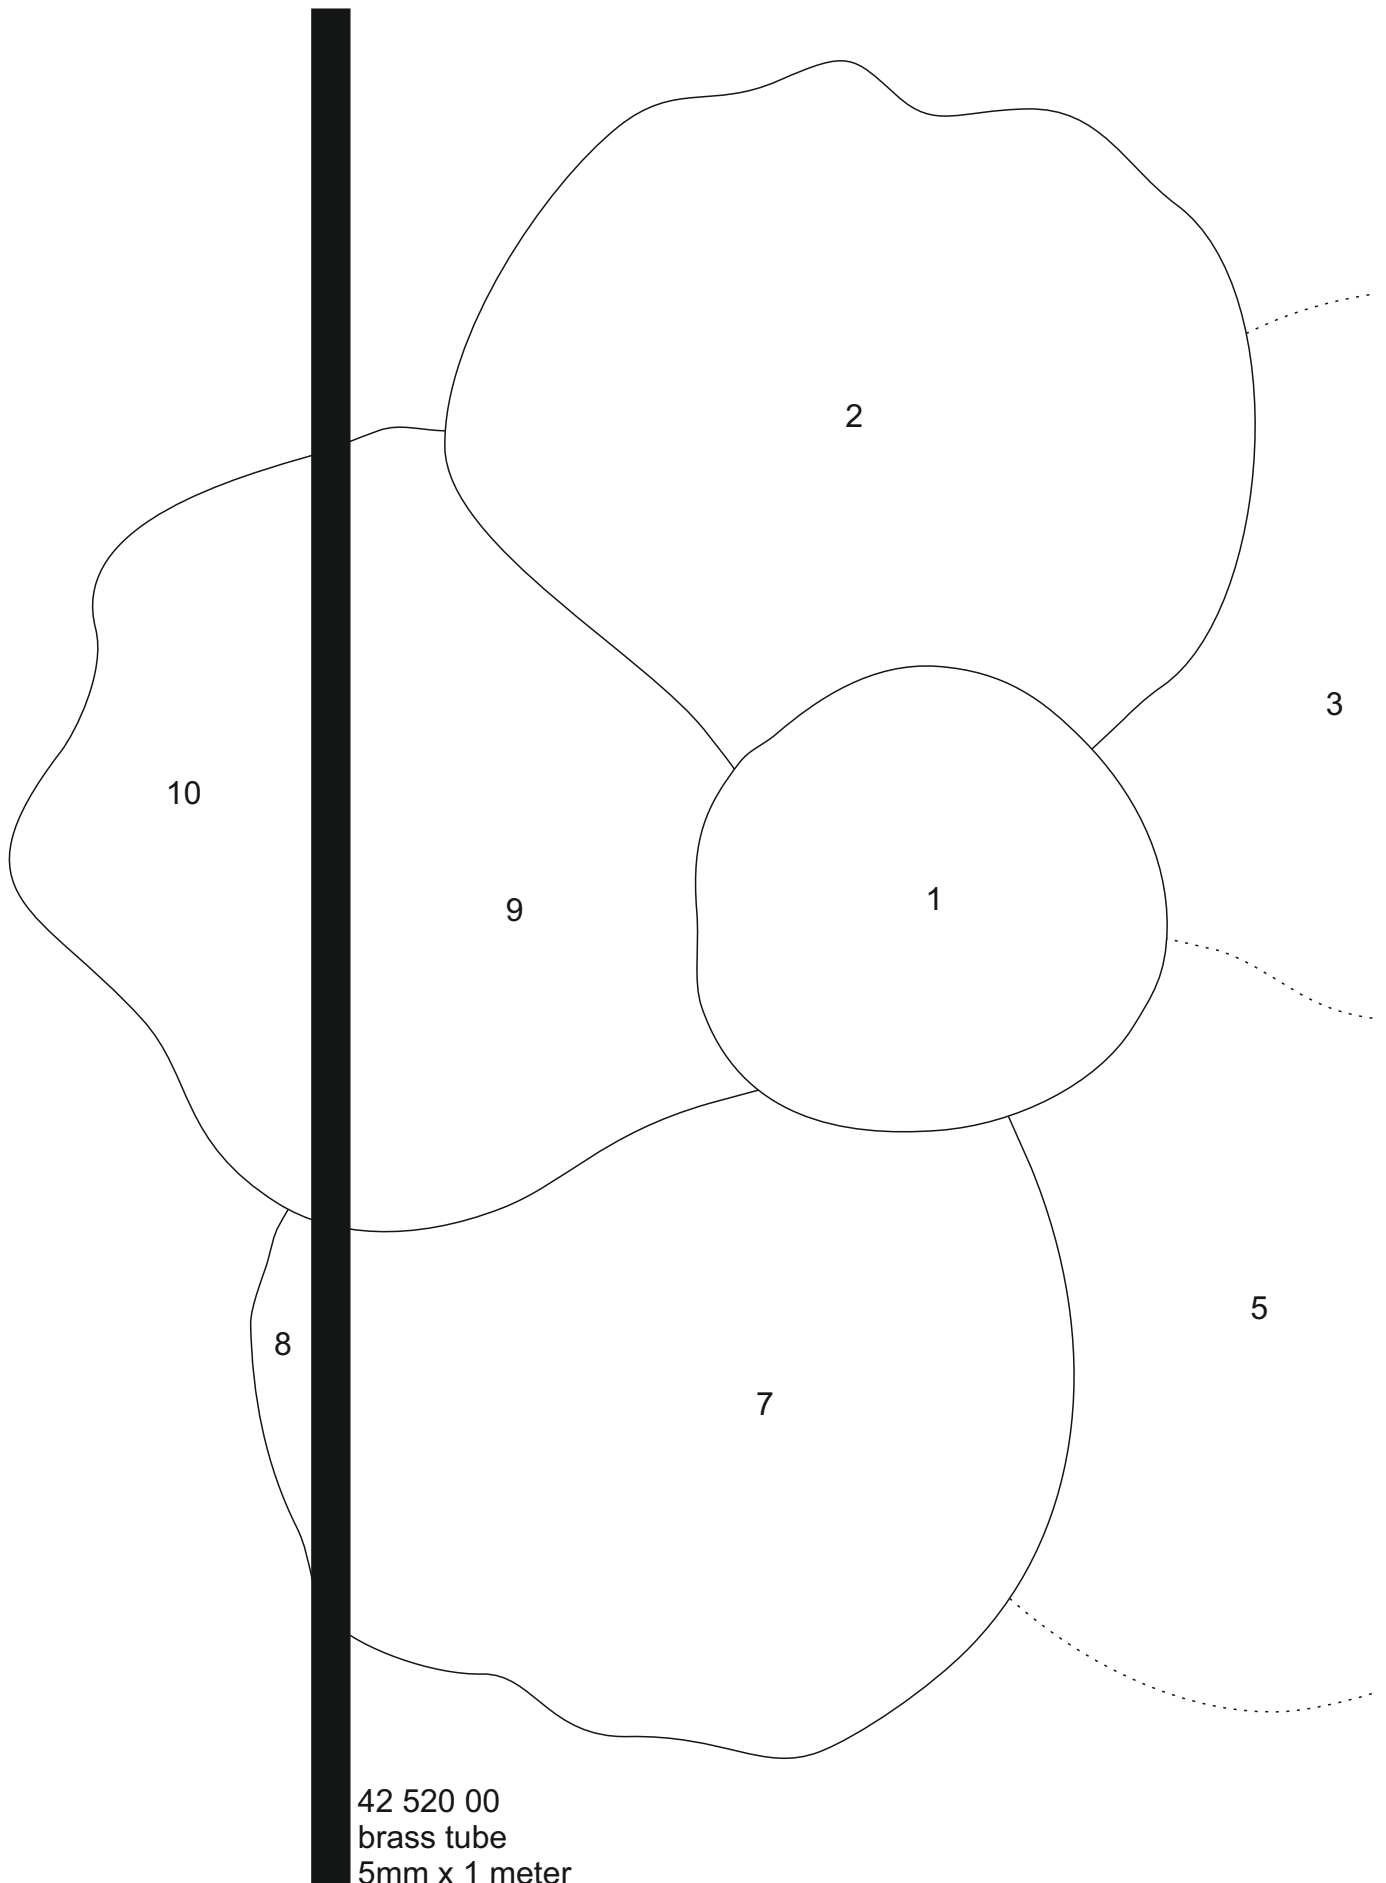

# Stele - Flora

© [www.inspiration-for-glass.com](http://www.inspiration-for-glass.com)

# Stele "flora"

pattern  
full size

pattern  
full size

42 520 00  
brass tube  
5mm x 1 meter

example of glass selection:

Stele - Flora

petals: Uroboros 00-621  
center: Uroboros 00-361

petals: Uroboros 65-542  
center: Uroboros 65-951

petals: Uroboros 00-361  
center: Uroboros 65-05

petals: Uroboros 00-60  
center: Uroboros 00-05

example of glass selection:

Stele - Flora

petals: Uroboros 65-48  
center: Uroboros 65-05