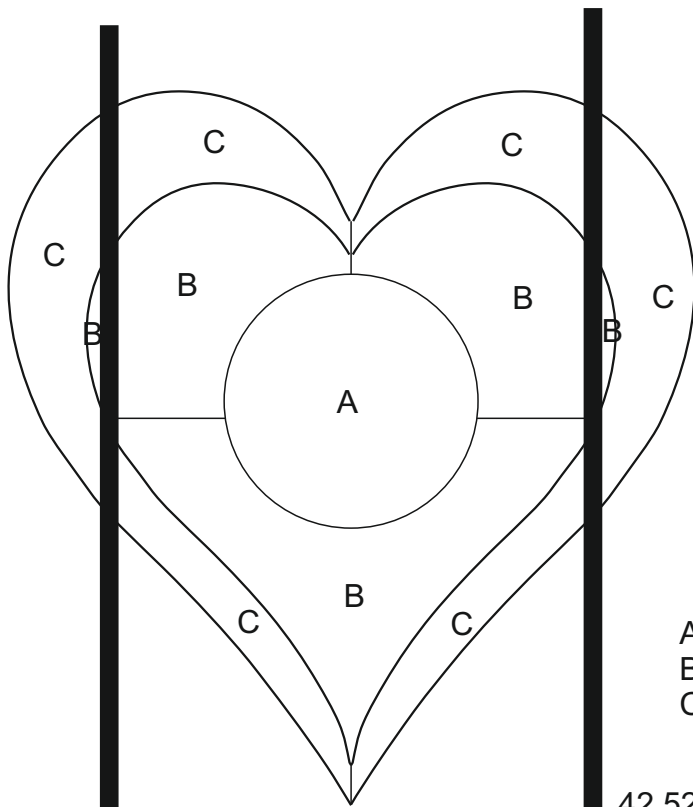

Stele - Heart

© www.inspiration-for-glass.com

Stele "heart"

pattern
full size

list of materials:
2 pieces: 42 520 00 brass tube
5mm x 1 meter

42 520 00brass tube
5mm x 1 meter

example of glass selection:

A = fused glass nugget
B = Spectrum 100 V
C = Bullseye 2024-30F

42 520 00 brass tube 5mm x 1 meter