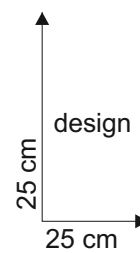

# Stele “ in love “

pattern  
full size

list of material:  
2 pieces: 42 520 00 brass tube  
5mm x 1 meter

42 520 00 brass tube  
5mm x 1 meter

pattern  
full size

42 520 00 brass tube  
5mm x 1 meter

example of glass selection: