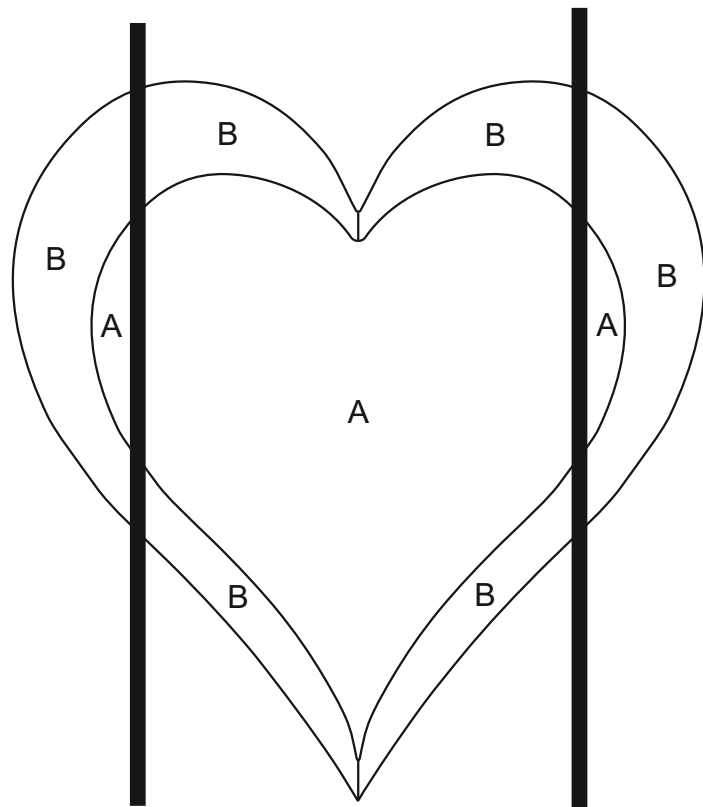

# Stele “ in love “

pattern  
full size

list of material:  
2 pieces: 42 520 00 brass tube  
5mm x 1 meter

42 520 00 brass tube  
5mm x 1 meter

pattern  
full size

42 520 00 brass tube  
5mm x 1 meter

example of glass selection:

A = Bullseye 2024-30F  
B = Bullseye 0100-38F