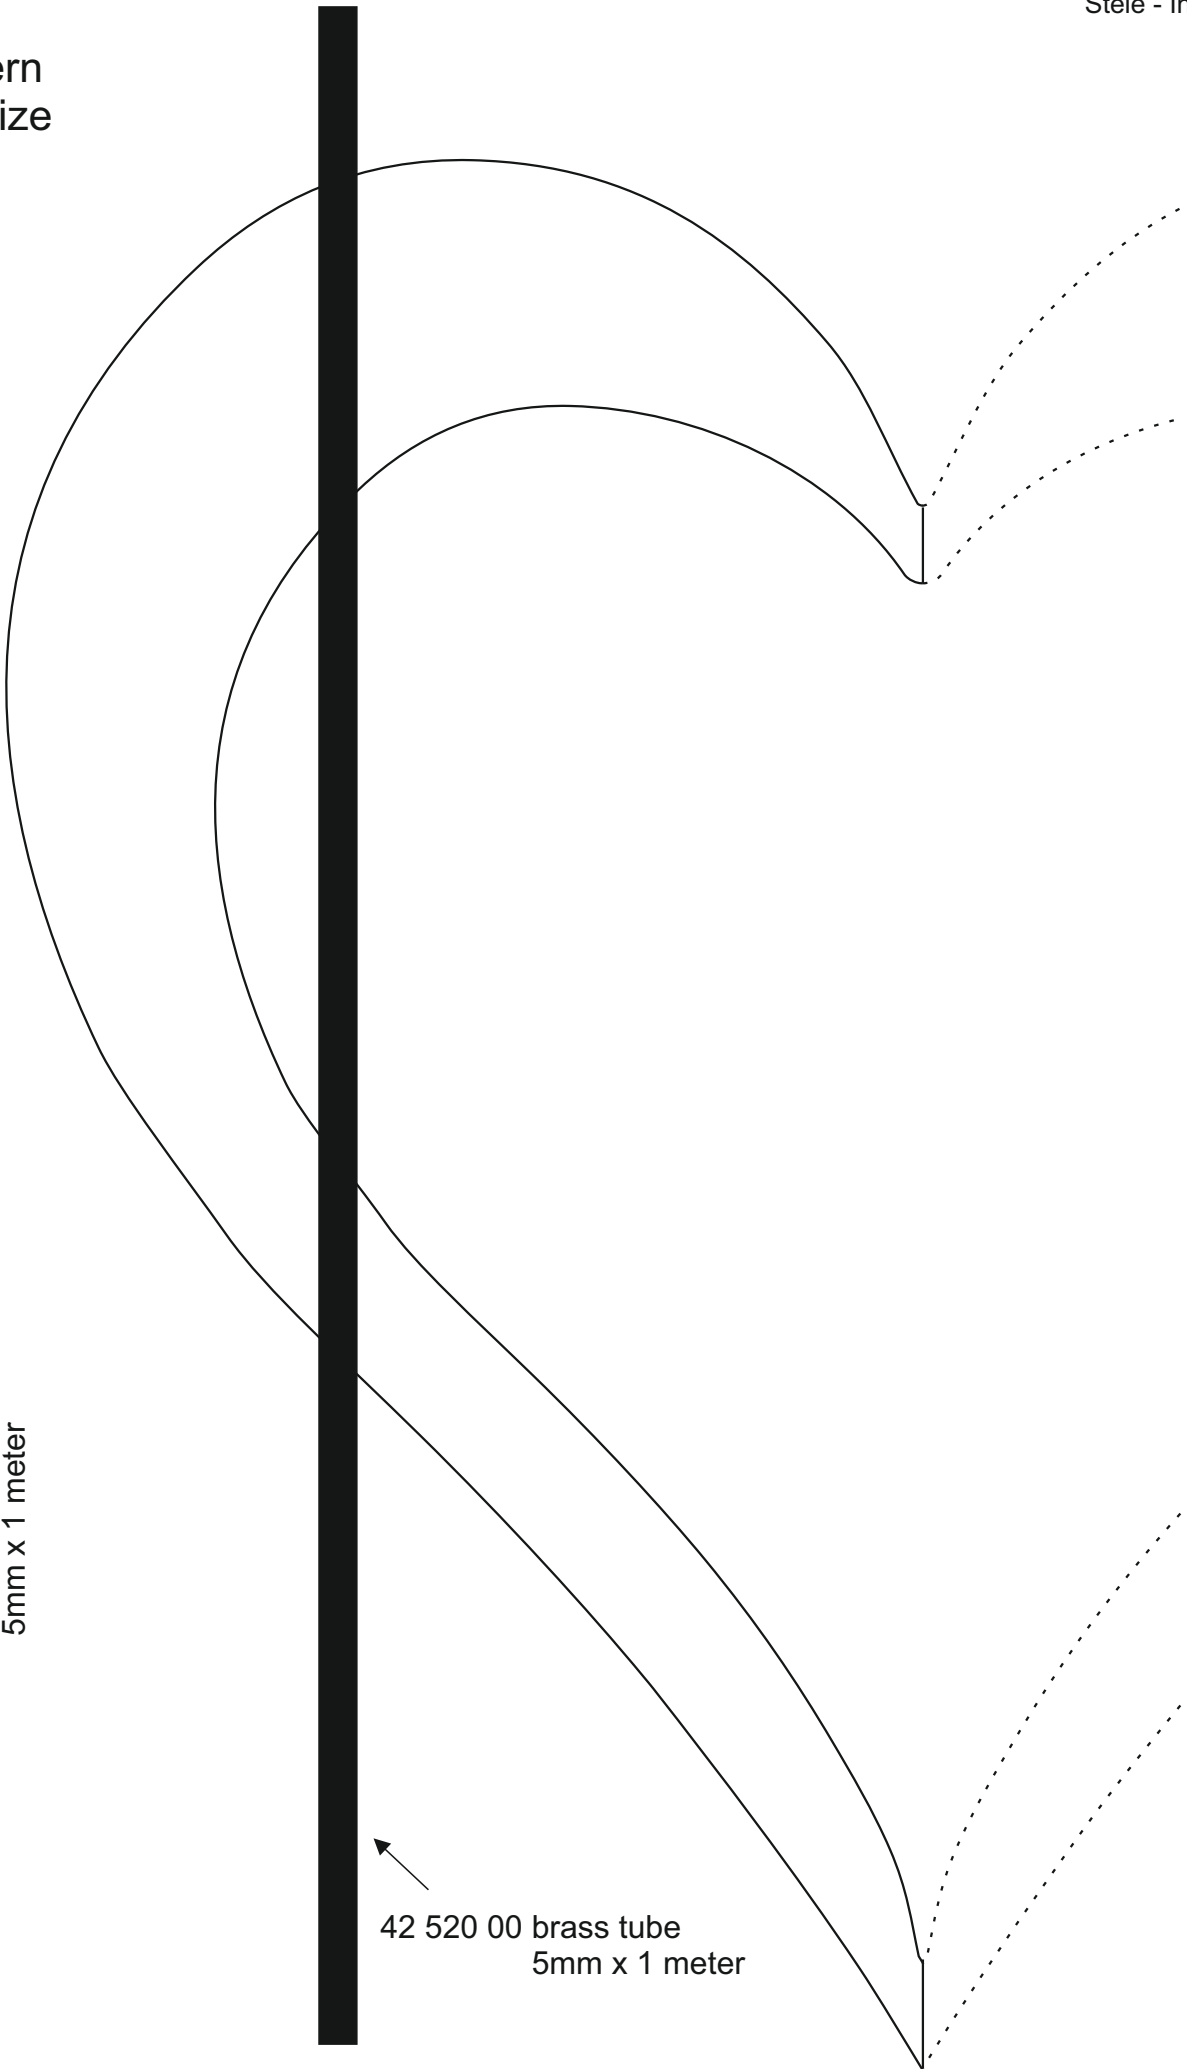

# Stele - In Love

© [www.inspiration-for-glass.com](http://www.inspiration-for-glass.com)

# Stele “ in love “

pattern  
full size

list of material:  
2 pieces: 42 520 00 brass tube  
5mm x 1 meter

42 520 00 brass tube  
5mm x 1 meter

pattern  
full size

42 520 00 brass tube  
5mm x 1 meter

example of glass selection:

A = Bullseye 2024-30F  
B = Bullseye 0100-38F