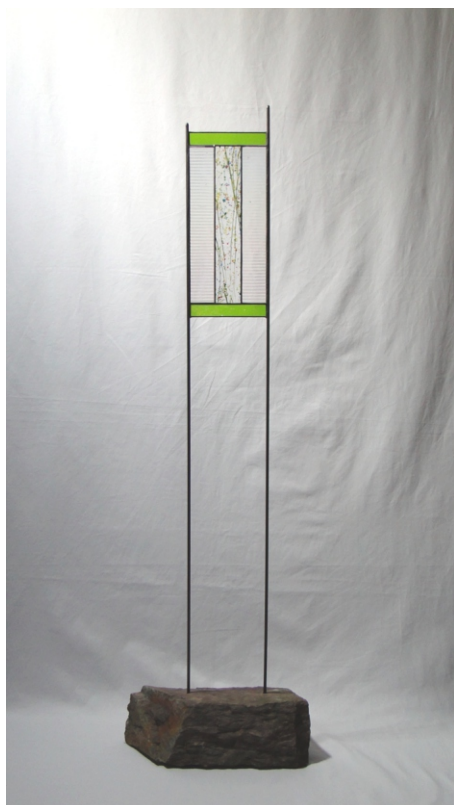

# Stele - Linea

© [www.inspiration-for-glass.com](http://www.inspiration-for-glass.com)

# Stele " linea "

Stele - Linea

pattern  
full size

list of material:  
2 pieces: 42 520 00  
brass tube 5mm x 1 meter

example of glass selection:

<b>Bullseye 1426-31F</b>		
<b>Bullseye 1101-48 F</b>	<b>Bullseye 4223-00 F + 4212-00 F</b> double layer of glass wrapped in copper foil	<b>Bullseye 1101-48 F</b>
<b>Bullseye 1426-31F</b>		

<b>Bullseye 1320-31F</b>		
<b>Bullseye 1101-48 F</b>	<b>Bullseye 4223-00 F + 4212-00 F</b> double layer of glass wrapped in copper foil	<b>Bullseye 1101-48 F</b>
<b>Bullseye 1320-31F</b>		