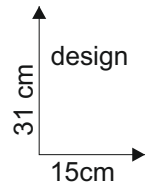

Stele „Signs“

© www.inspiration-for-glass.com

Stele “ signs “

list of material:

8 x bevel 85 283 34

2 pieces: 42 520 00 brass tube 5mm x 1 meter

pattern
full size

2 x

example of glass selection:

A = 85 283 34 bevel
B = Spectrum 100 V
C = 35 316 20 dichroic 100GG