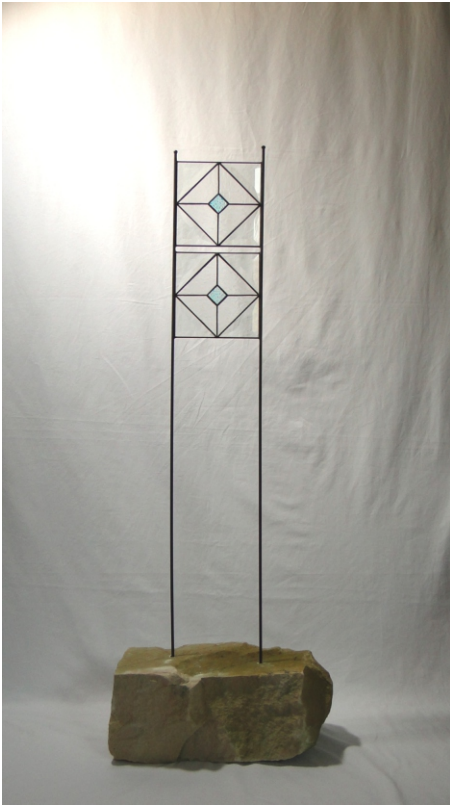

Stele „Signs“

© www.inspiration-for-glass.com

Stele “ signs “

list of material:

8 x bevel 85 283 34

2 pieces: 42 520 00 brass tube 5mm x 1 meter

pattern
full size

2 x

example of glass selection:

A = 85 283 34 bevel
B = Spectrum 100 V
C = 35 316 20 dichroic 100GG