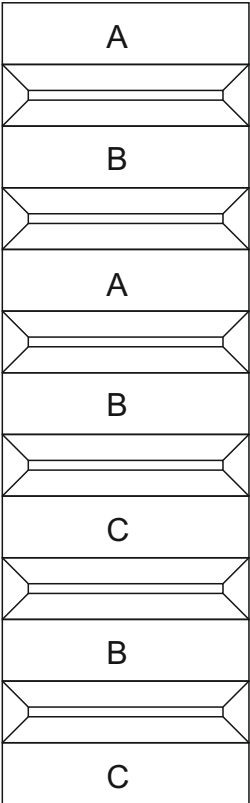

# Stele - Slim Line

© [www.inspiration-for-glass.com](http://www.inspiration-for-glass.com)

# Stele “ slim line “

list of material:  
6 pieces: 85 110 04 bevel 1" x 4 "  
2 pieces: 42 520 00 brass tube  
5mm x 1 meter

pattern  
full size

example of glass selection:

A = Bullseye 1320-31F  
B = Bullseye 1125-31F  
C = Bullseye 1322-31F