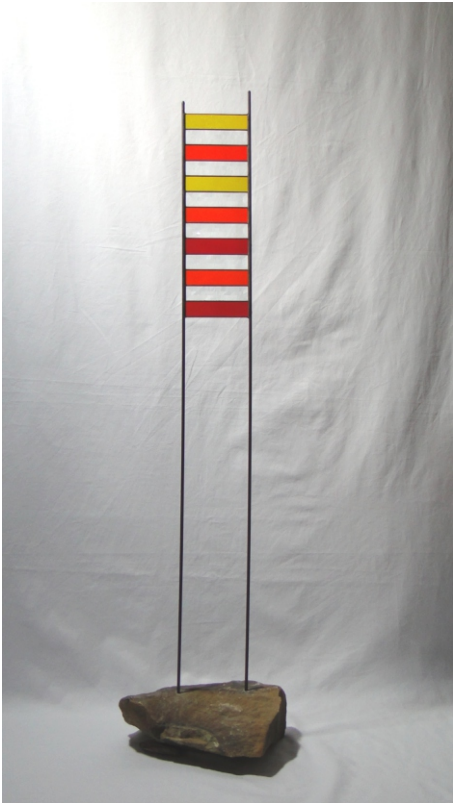

# Stele - Slim Line

© [www.inspiration-for-glass.com](http://www.inspiration-for-glass.com)

# Stele “ slim line “

list of material:  
6 pieces: 85 110 04 bevel 1" x 4 "  
2 pieces: 42 520 00 brass tube  
5mm x 1 meter

pattern  
full size

example of glass selection:

A = Bullseye 1320-31F  
B = Bullseye 1125-31F  
C = Bullseye 1322-31F