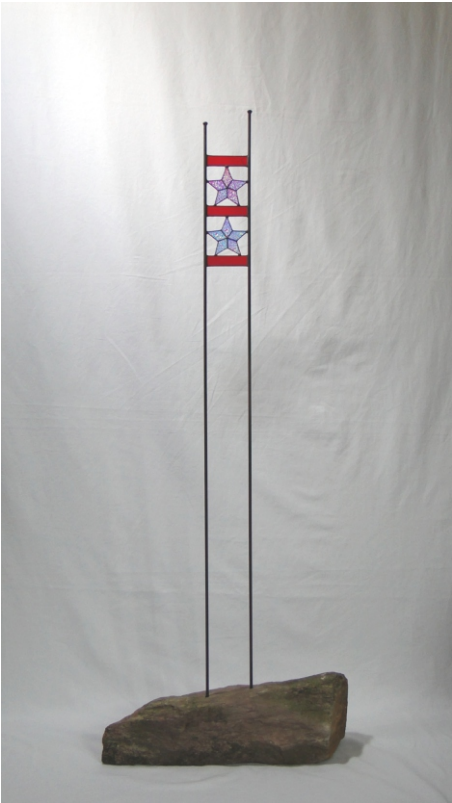

Stele - Stars 01

© www.inspiration-for-glass.com

Stele stars01

pattern full size

list of materials:

0,5 units 85 610 01 = 2 bevel stars -

(You may do the stars from colored glass too).

+ 2 pieces: 42 520 00 brass tube 5mm x 1 meter

example of glass selection:

A = Bullseye 1122-31 F stars from set 85 610 01

A = Bullseye 1122-31 F stars from 35 316 20 dichroic 100GG