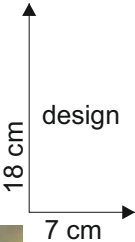

Stele - Stars 01

© www.inspiration-for-glass.com

Stele stars01

pattern full size

list of materials:

0,5 units 85 610 01 = 2 bevel stars -

(You may do the stars from colored glass too).

+ 2 pieces: 42 520 00 brass tube 5mm x 1 meter

example of glass selection:

A = Bullseye 1122-31 F stars from set 85 610 01

A = Bullseye 1122-31 F stars from 35 316 20 dichroic 100GG