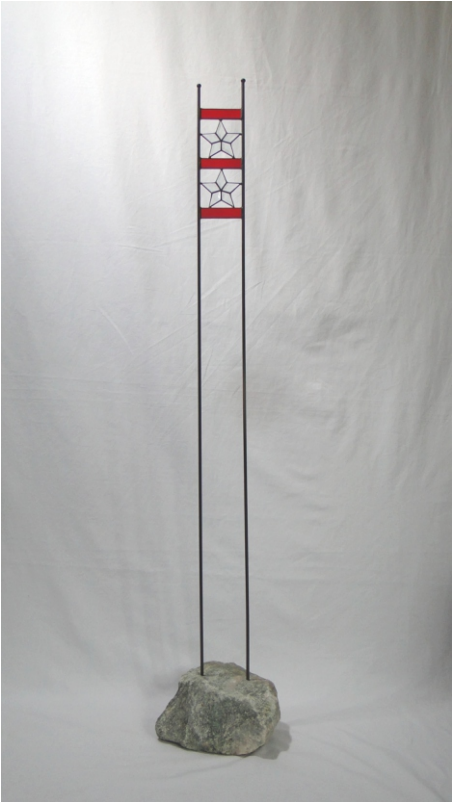

Stele - Stars 01

© www.inspiration-for-glass.com

Stele stars01

pattern full size

list of materials:

0,5 units 85 610 01 = 2 bevel stars -

(You may do the stars from colored glass too).

+ 2 pieces: 42 520 00 brass tube 5mm x 1 meter

example of glass selection:

A = Bullseye 1122-31 F stars from set 85 610 01

A = Bullseye 1122-31 F stars from 35 316 20 dichroic 100GG