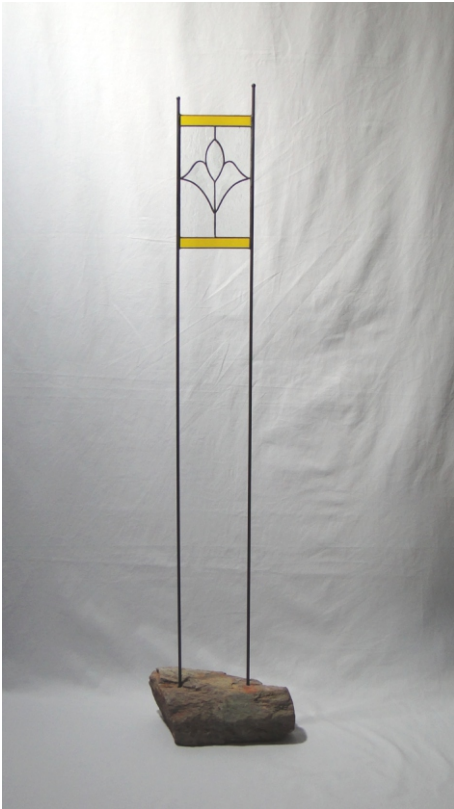

Stele - Tulip

© www.inspiration-for-glass.com

Stele Tulip

pattern
full size

- list of materials:
1 bevel cluster 85 702 06
2 pieces: 42 520 00 brass tube 5mm x 1 meter

example of glass selection:

A = Bullseye 1320-31F
B = Spectrum 100V
Bevel cluster = 85 702 06