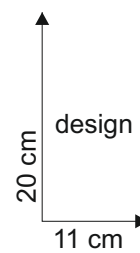

Stele - Tulip

© www.inspiration-for-glass.com

Stele Tulip

pattern
full size

- list of materials:
1 bevel cluster 85 702 06
2 pieces: 42 520 00 brass tube 5mm x 1 meter

example of glass selection:

A = Bullseye 1320-31F
B = Spectrum 100V
Bevel cluster = 85 702 06