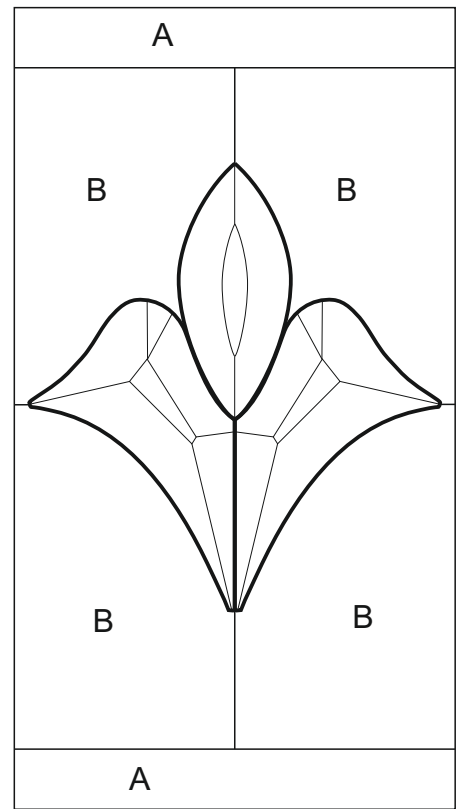

Stele - Tulip

© www.inspiration-for-glass.com

Stele Tulip

pattern
full size

- list of materials:
1 bevel cluster 85 702 06
2 pieces: 42 520 00 brass tube 5mm x 1 meter

example of glass selection:

A = Bullseye 1320-31F
B = Spectrum 100V
Bevel cluster = 85 702 06