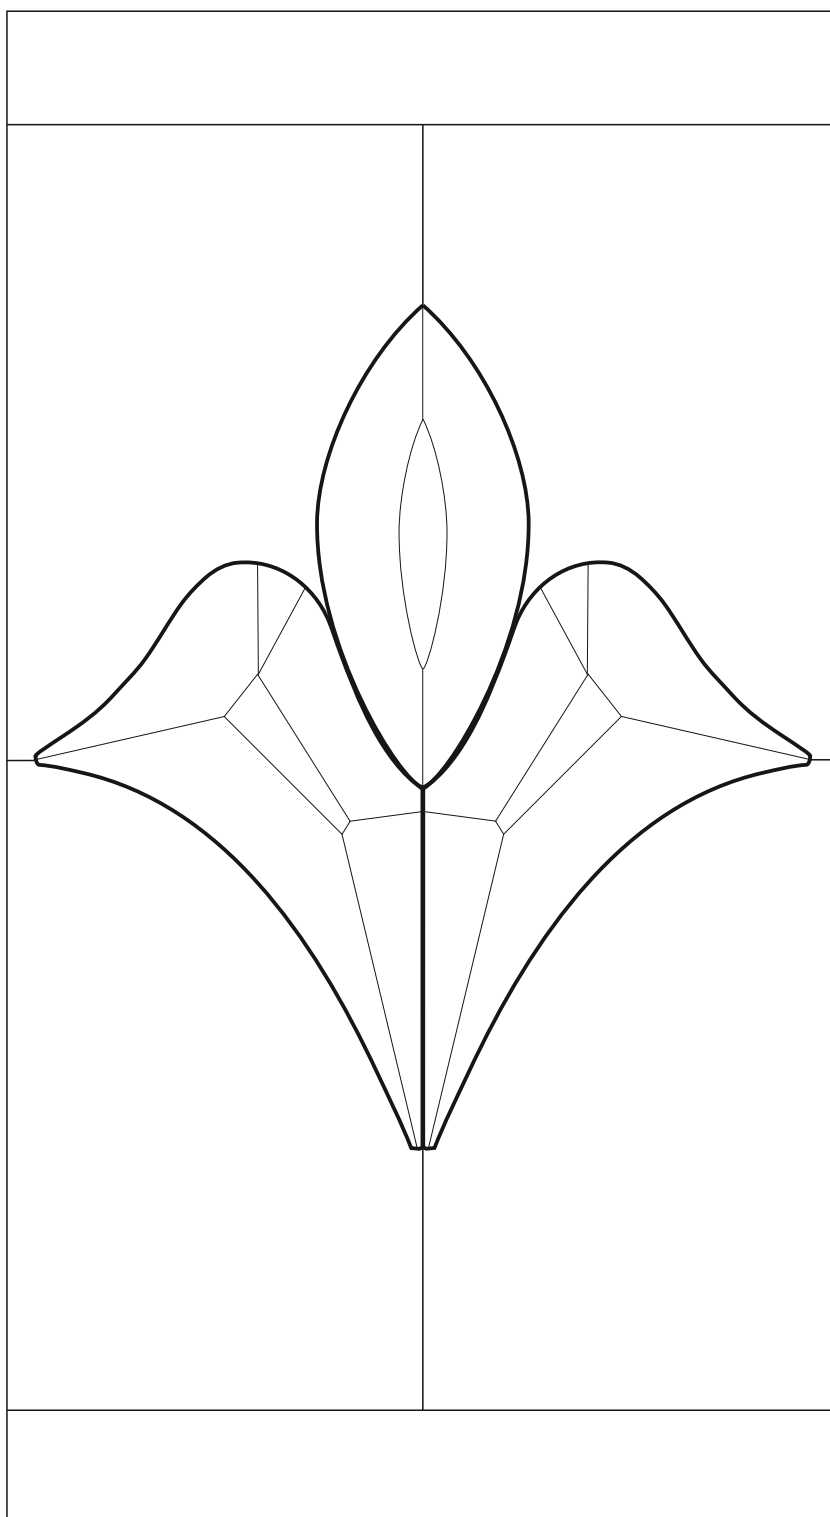

Stele - Tulip

© www.inspiration-for-glass.com

Stele Tulip

pattern
full size

- list of materials:
1 bevel cluster 85 702 06
2 pieces: 42 520 00 brass tube 5mm x 1 meter

example of glass selection:

A = Bullseye 1320-31F
B = Spectrum 100V
Bevel cluster = 85 702 06