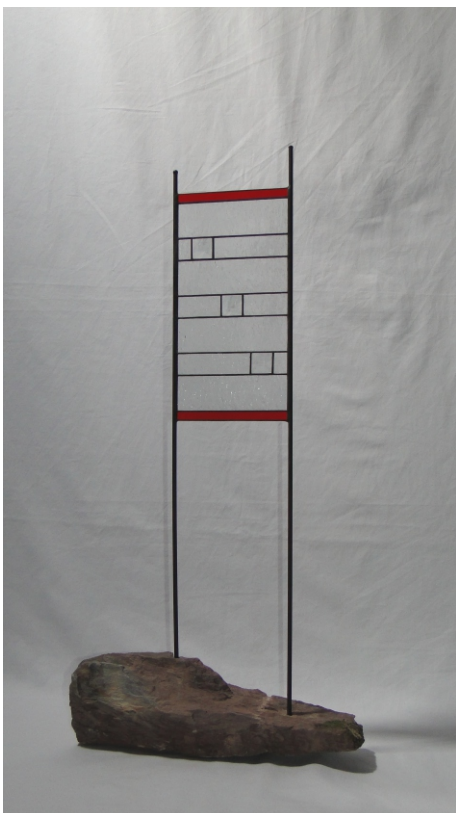

Stele - Windows

© www.inspiration-for-glass.com

Stele "window"

list of material:
2 pieces: 42 520 00 brass tube 5mm x 1 meter

pattern
full size

example of glass selection:

A = 35 316 20 dichroic 100GG
B = Spectrum 100 V
C = 35 316 20 dichroic 100GG

A = bevel 85 110 00 (1"x1")
B = Spectrum 100 V
C = Bullseye 1322-31 F iri