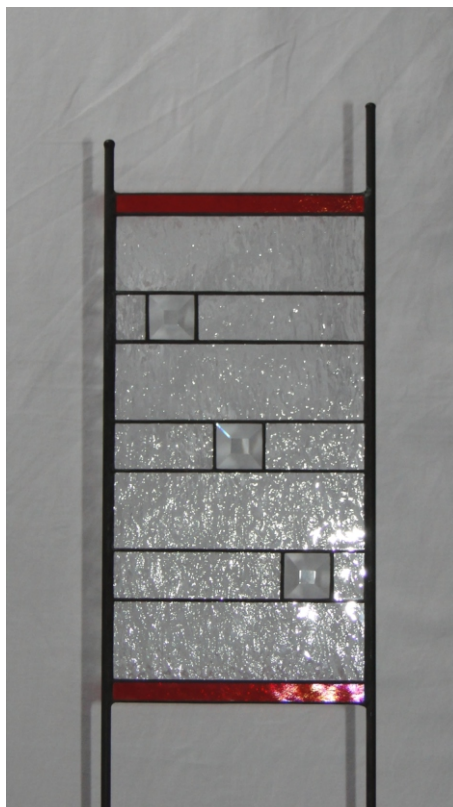

Stele - Windows

© www.inspiration-for-glass.com

Stele "window"

list of material:
2 pieces: 42 520 00 brass tube 5mm x 1 meter

pattern
full size

example of glass selection:

A = 35 316 20 dichroic 100GG
B = Spectrum 100 V
C = 35 316 20 dichroic 100GG

A = bevel 85 110 00 (1"x1")
B = Spectrum 100 V
C = Bullseye 1322-31 F iri