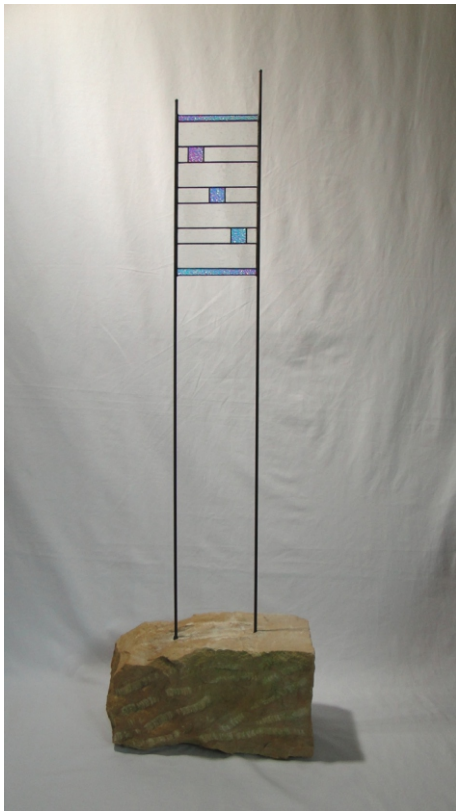

Stele - Windows

© www.inspiration-for-glass.com

Stele "window"

list of material:
2 pieces: 42 520 00 brass tube 5mm x 1 meter

pattern
full size

example of glass selection:

A = 35 316 20 dichroic 100GG
B = Spectrum 100 V
C = 35 316 20 dichroic 100GG

A = bevel 85 110 00 (1"x1")
B = Spectrum 100 V
C = Bullseye 1322-31 F iri