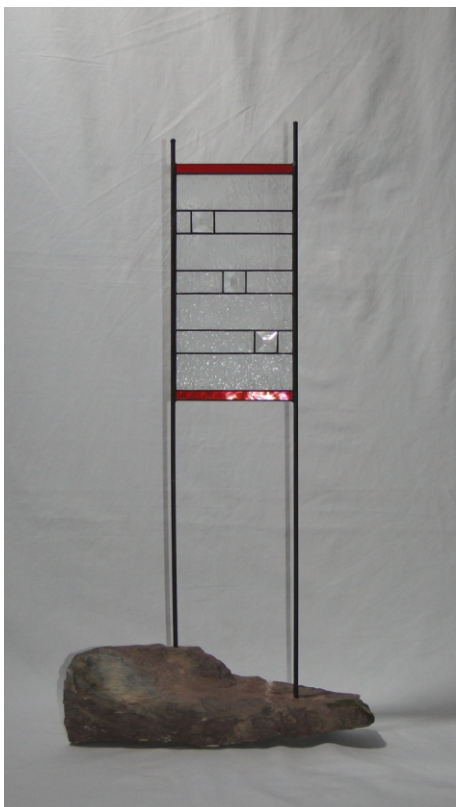

Stele - Windows

© www.inspiration-for-glass.com

Stele "window"

list of material:
2 pieces: 42 520 00 brass tube 5mm x 1 meter

pattern
full size

example of glass selection:

A = 35 316 20 dichroic 100GG
B = Spectrum 100 V
C = 35 316 20 dichroic 100GG

A = bevel 85 110 00 (1"x1")
B = Spectrum 100 V
C = Bullseye 1322-31 F iri