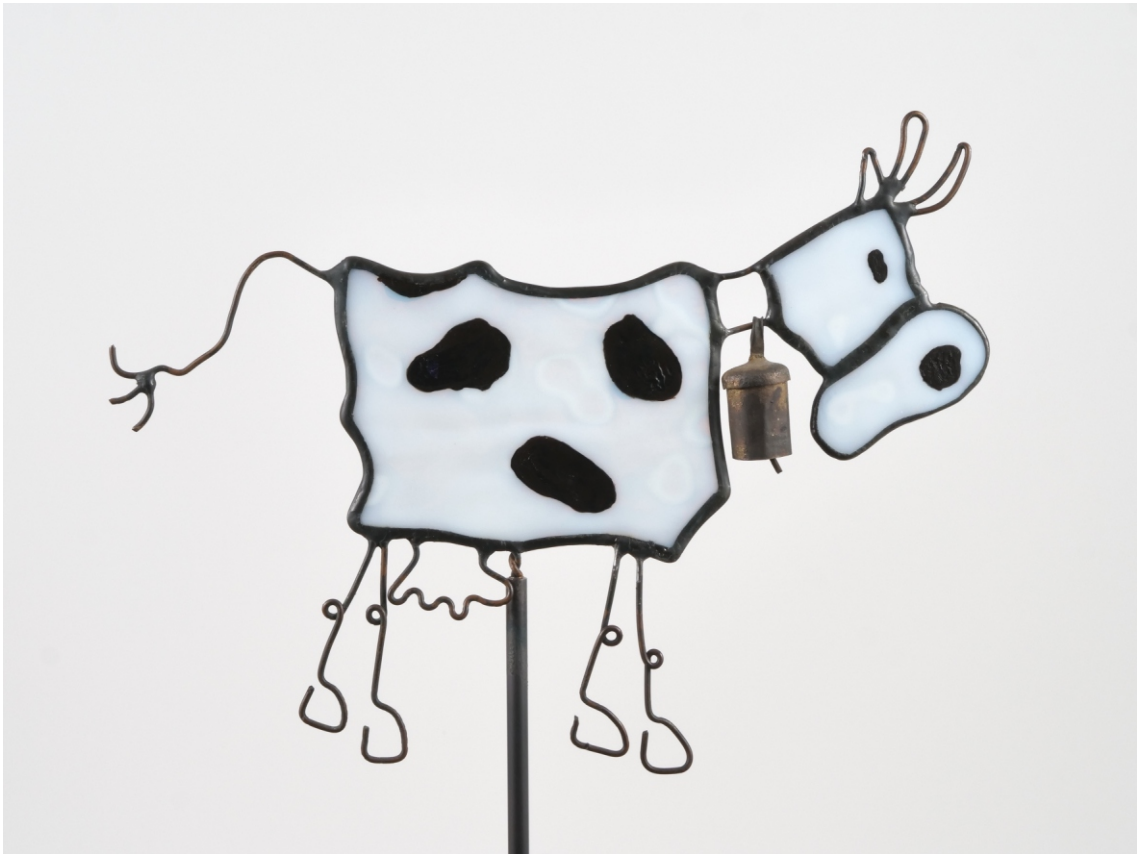

Greenbill & Co. - Cow

© www.inspiration-for-glass.com

Pattern in original size

- Material Cow:
- 3 glass pieces
- 1 Cowbell or glass bead
- Black paint for glass
- copper wire 1,5mm
- brass tube 5mm

Bend glass part 1 and 2 from 1.5mm copper wire and then cut the glass.