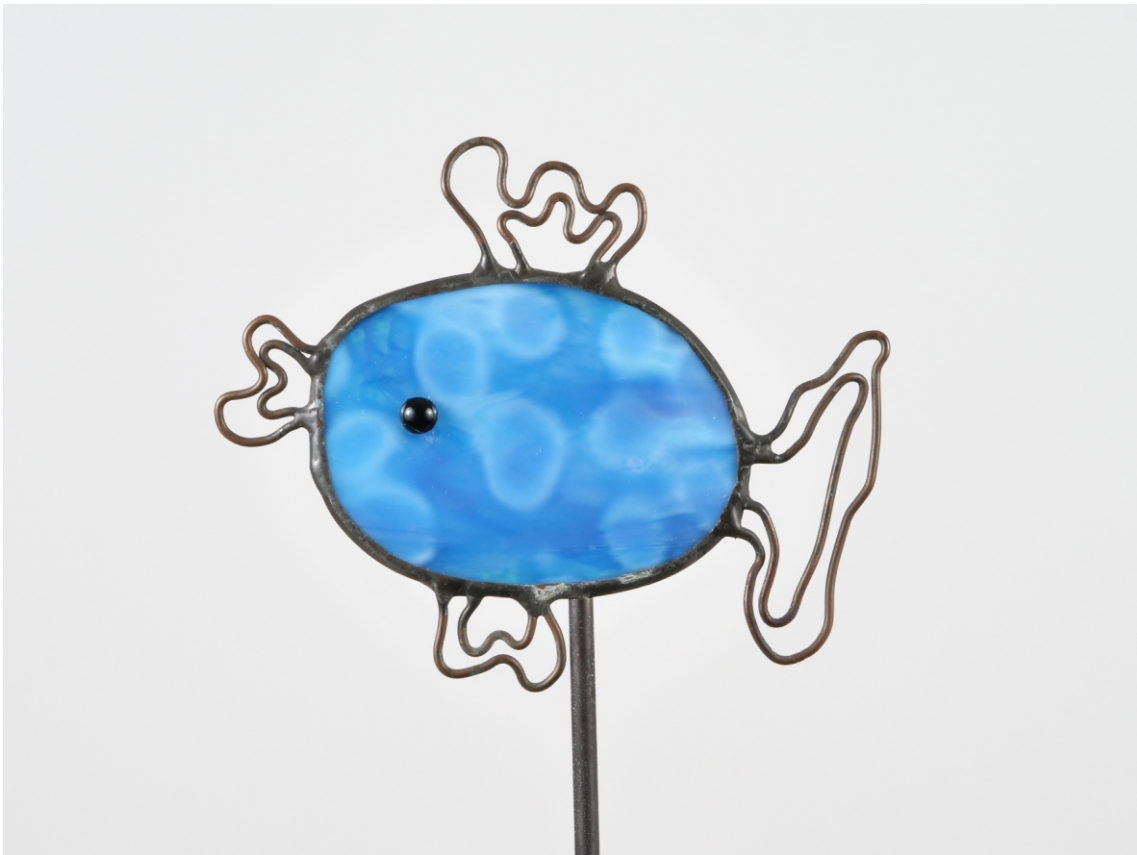

Greebill & Co. - Fish

© www.inspiration-for-glass.com

Pattern in original size

Material Fish:
1 glass piece
2 jewels 6mm
copper wire 1,5mm
copper wire 1,0mm
brass tube 4mm