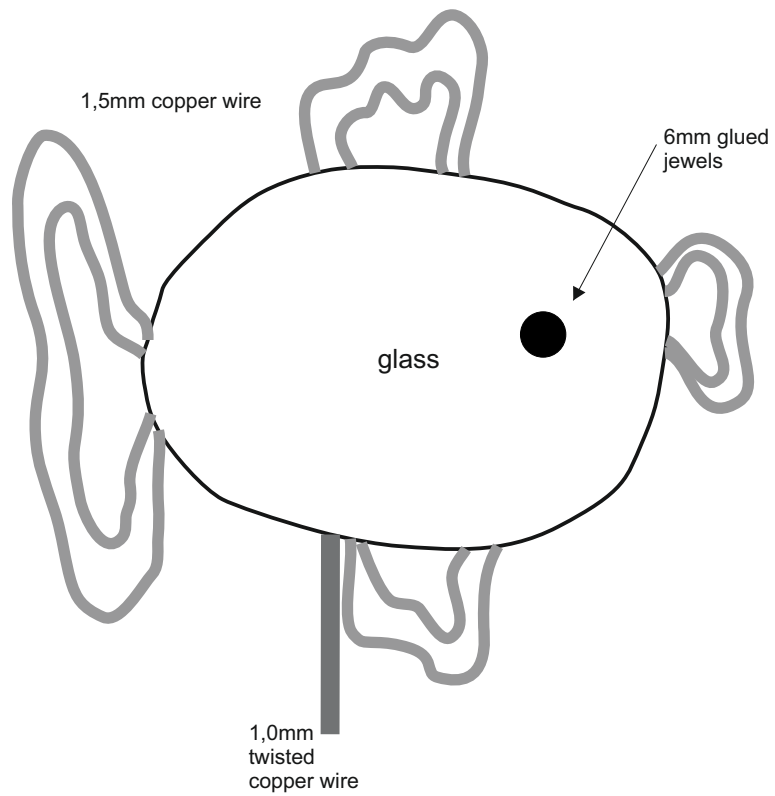

Greebill & Co. - Fish

© www.inspiration-for-glass.com

Pattern in original size

Material Fish:
1 glass piece
2 jewels 6mm
copper wire 1,5mm
copper wire 1,0mm
brass tube 4mm