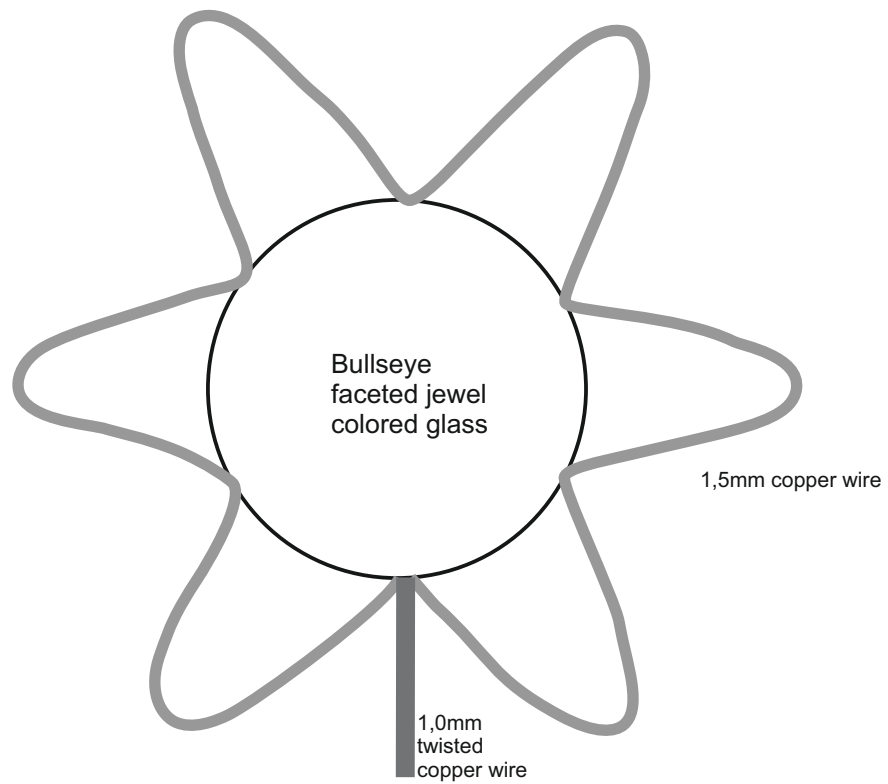

Greenbill & Co. - Star

© www.inspiration-for-glass.com

pattern in original size

Material Star:
1 glass piece
copper wire 1,5mm
copper wire 1,0mm
brass tube 4mm