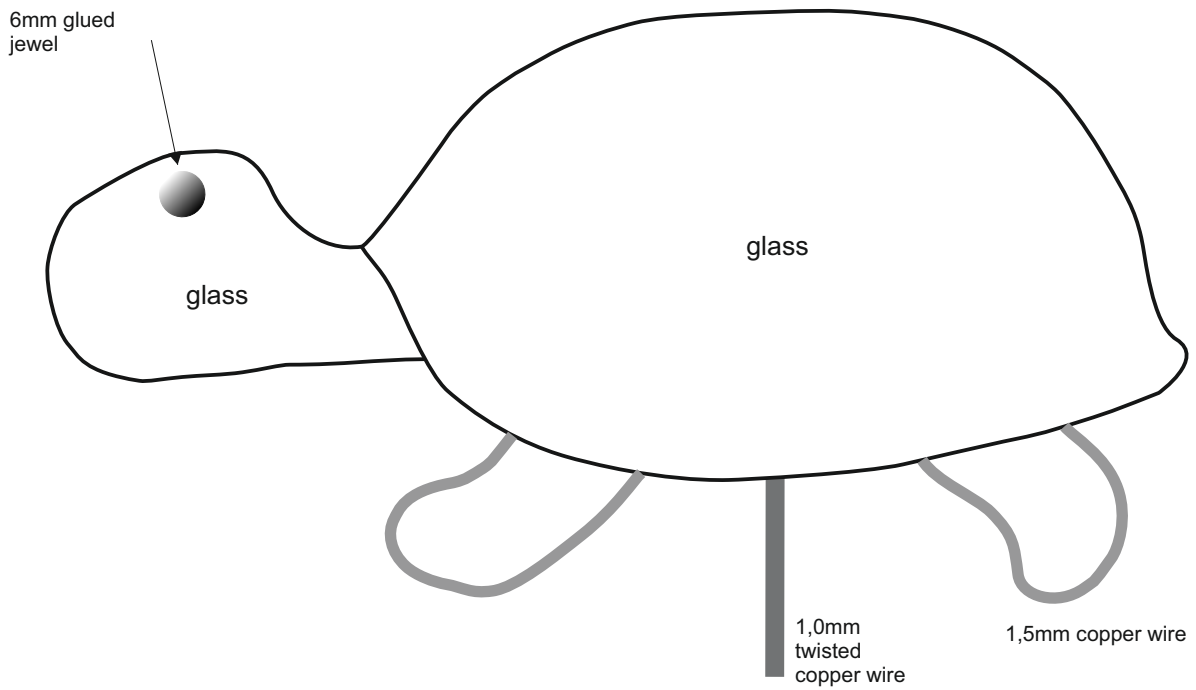

Greenbill & Co. - Turtle

© www.inspiration-for-glass.com

pattern in original size

Material Turtle:
2 glass pieces
2 jewels 6mm
copper wire 1,5mm
copper wire 1,0mm
brass tube 4mm