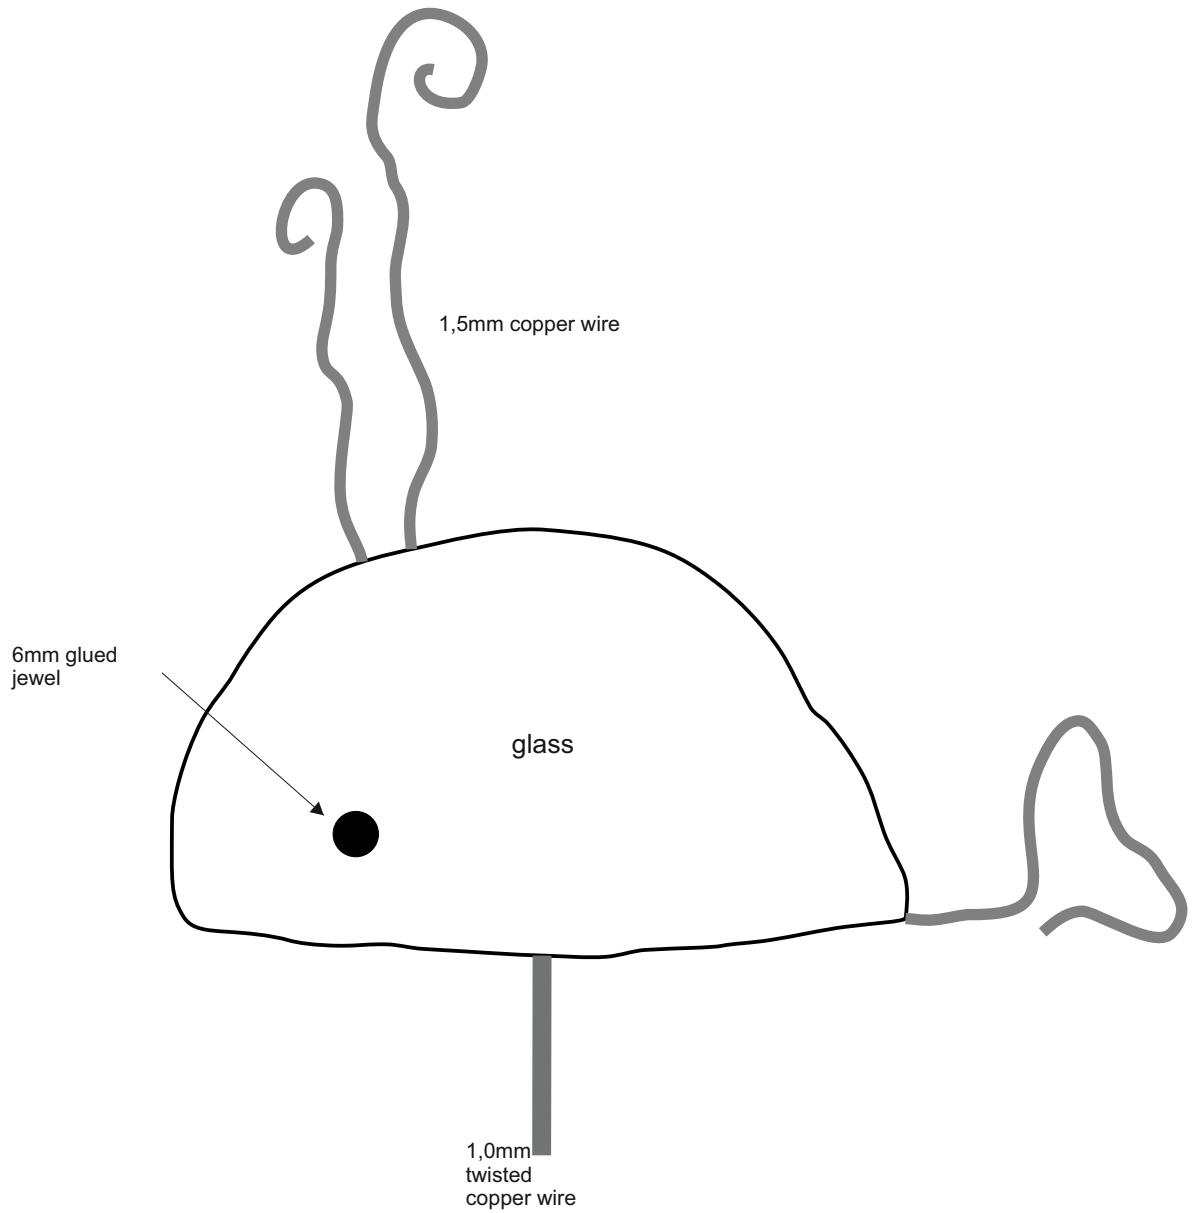

Greenbill & Co. - Whale

© www.inspiration-for-glass.com

pattern in original size

Material Whale:
1 glass piece
2 jewels 6mm
copper wire 1,5mm
copper wire 1,0mm
brass tube 4mm