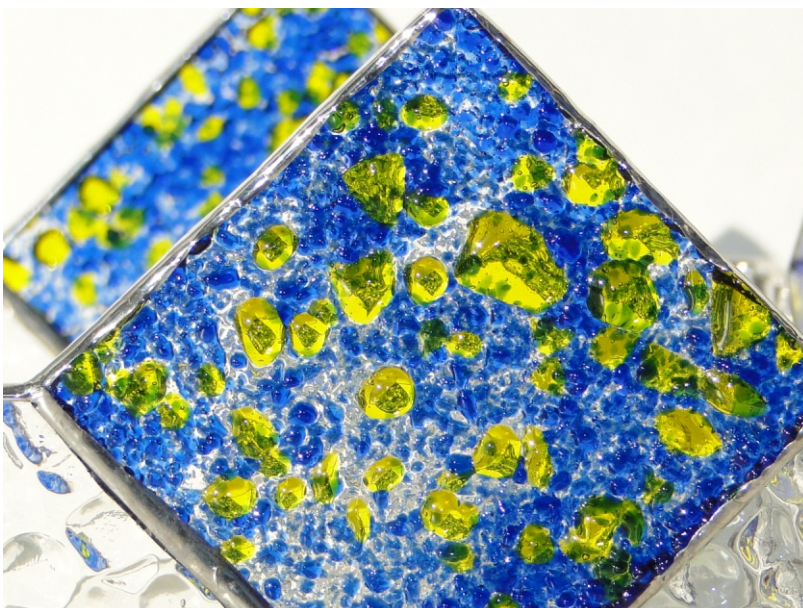

## Votive " Square "

Votive " Square " approx. 10 x 10 cm ( 4" x 4" )

Material for one votive:

Textured clear glass

Crystal Art Glass (self-designed glass

- mixed glass frits melted on thin base glass)

Silver mirror for the bottom plate

Detail

pattern in original size