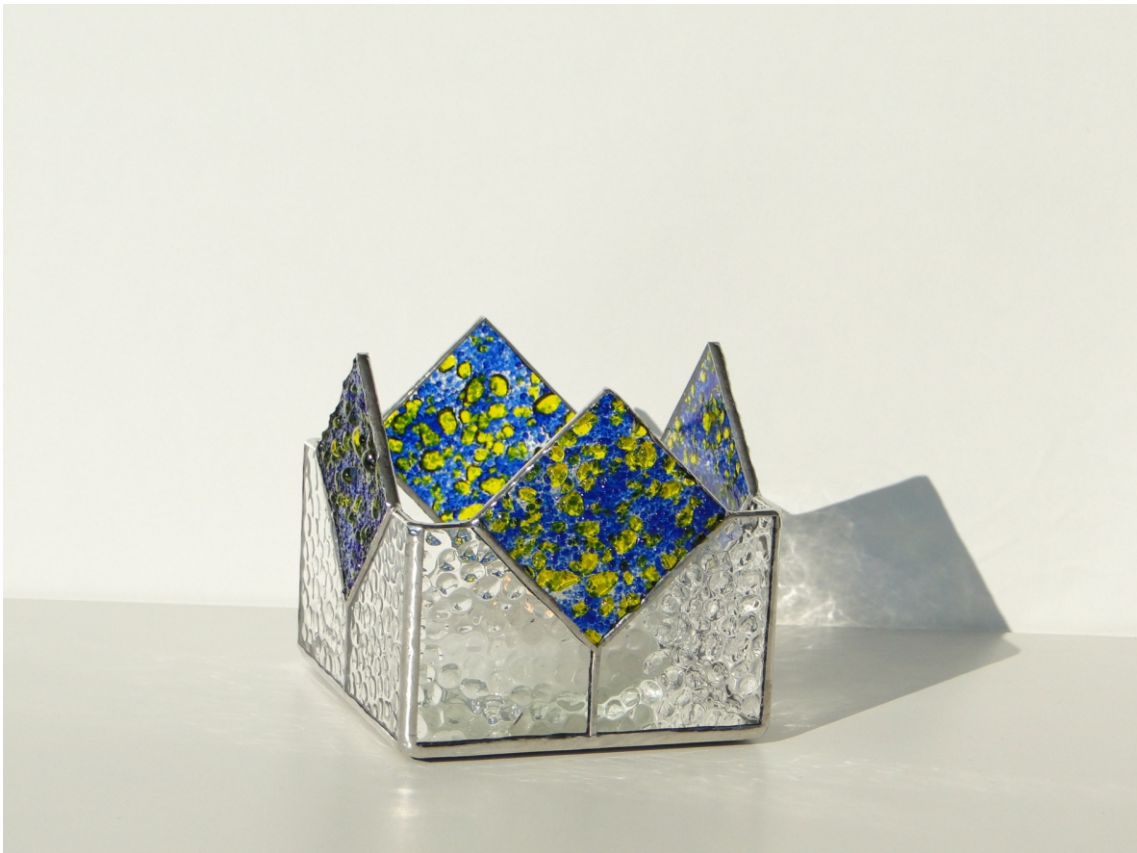

# Candle Light - Square

© [www.inspiration-for-glass.com](http://www.inspiration-for-glass.com)

## Votive " Square "

Votive " Square " approx. 10 x 10 cm ( 4" x 4" )

Material for one votive:

Textured clear glass

Crystal Art Glass (self-designed glass

- mixed glass frits melted on thin base glass)

Silver mirror for the bottom plate

Detail

pattern in original size