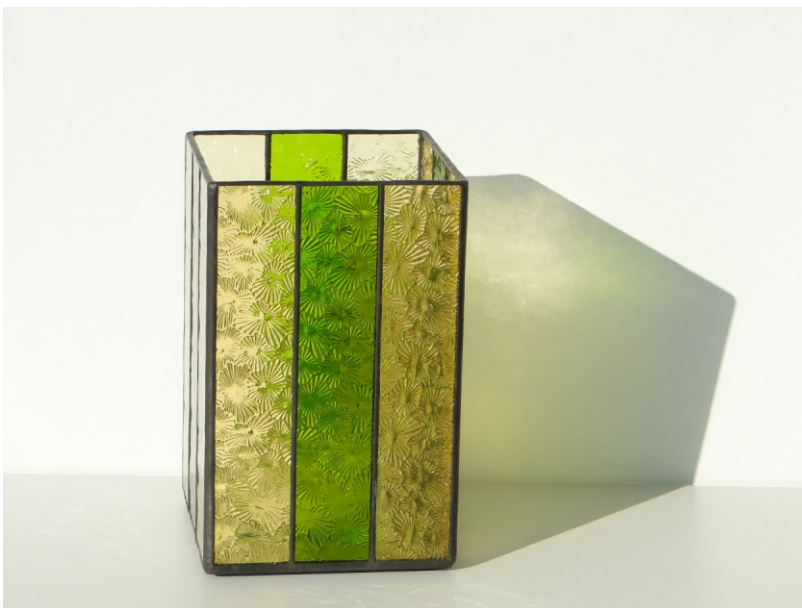

Candle Light - Stripes

© www.inspiration-for-glass.com

Votive „ Stripes “

Votive “ Stripes “ approx. 10 x 10 x 16 cm (4" x 4" x 6")

Material:

transparent colored glass

silver mirror for the bottom plate

for example (Wissmach 0002 FLOR and 1146 FLOR)

pattern in original size