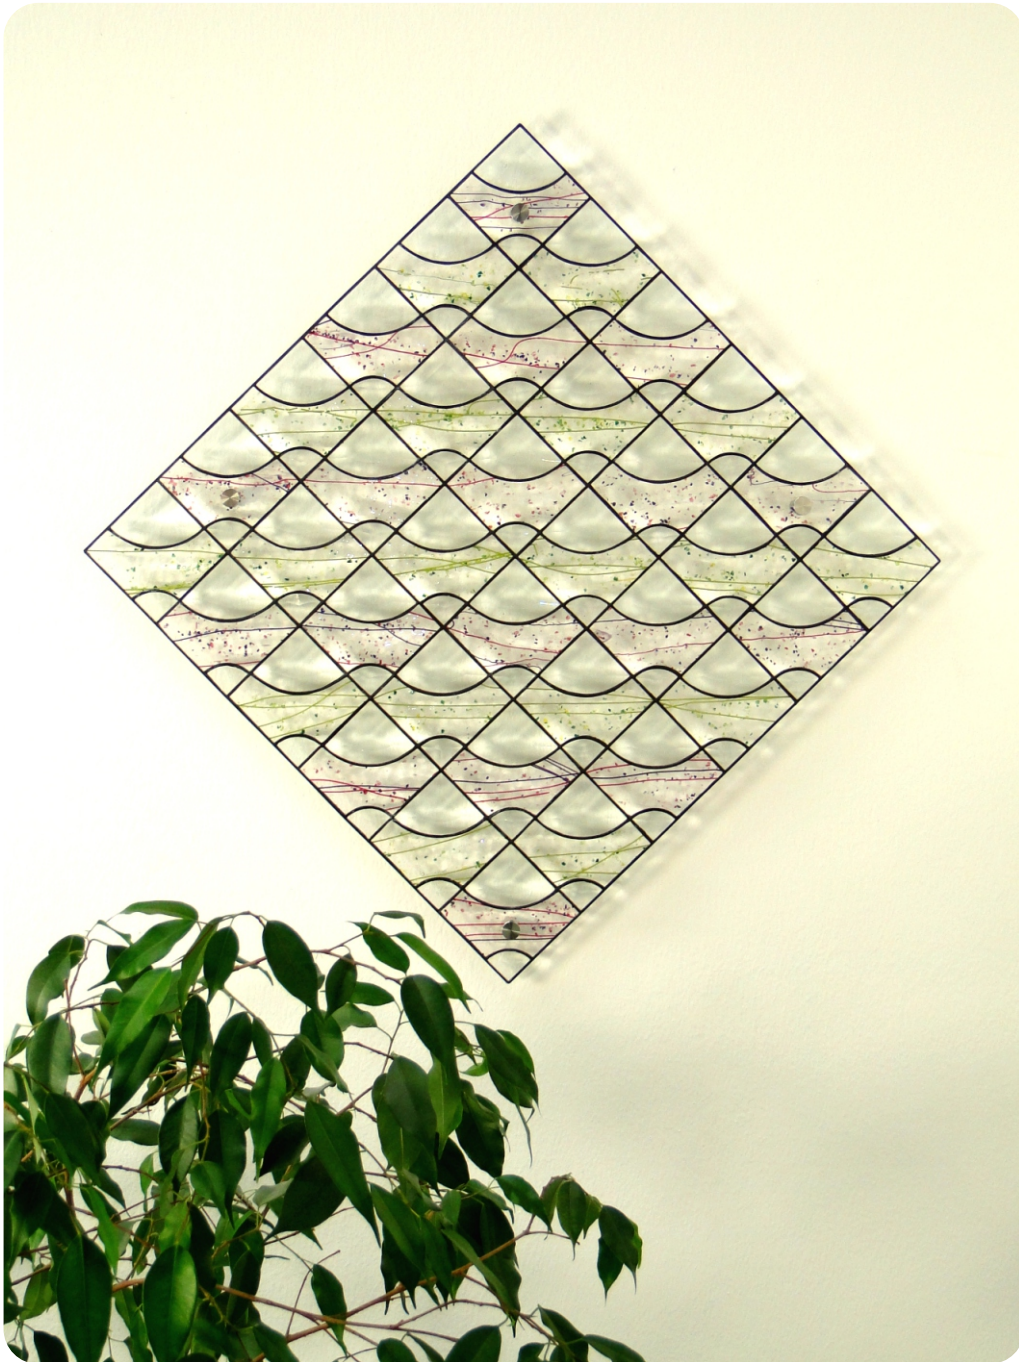

Wall Picture - Bevel Wave

© www.inspiration-for-glass.com

Wall picture

“ Bevel Wave “

original size ca. 65 x 65 cm / 26" x 26"

Material:

36 x bevels 2" 1/4 circle Art.Nr. 8521001

36 x bevels 4" 1/4 circle Art.Nr. 8521002

each 18 pieces of two color-matched glasses according the pattern

approx. 5 meter reinforcing bar 3,6 x 1mm Art.Nr. 4220000

wall mounting: 4 x distance holder 4596100

Material as shown in the original picture:

36 x bevels 2" 1/4 circle Art.Nr. 8521001

36 x bevels 4" 1/4 circle Art.Nr. 8521002

18 pieces each of Bullseye 4212-00F and Bullseye 4234-00F according the pattern

approx.. 5 meter reinforcing bar 3,6 x 1mm Art.Nr. 4220000

wall mounting: 4 x distance holder 4596100

Original size