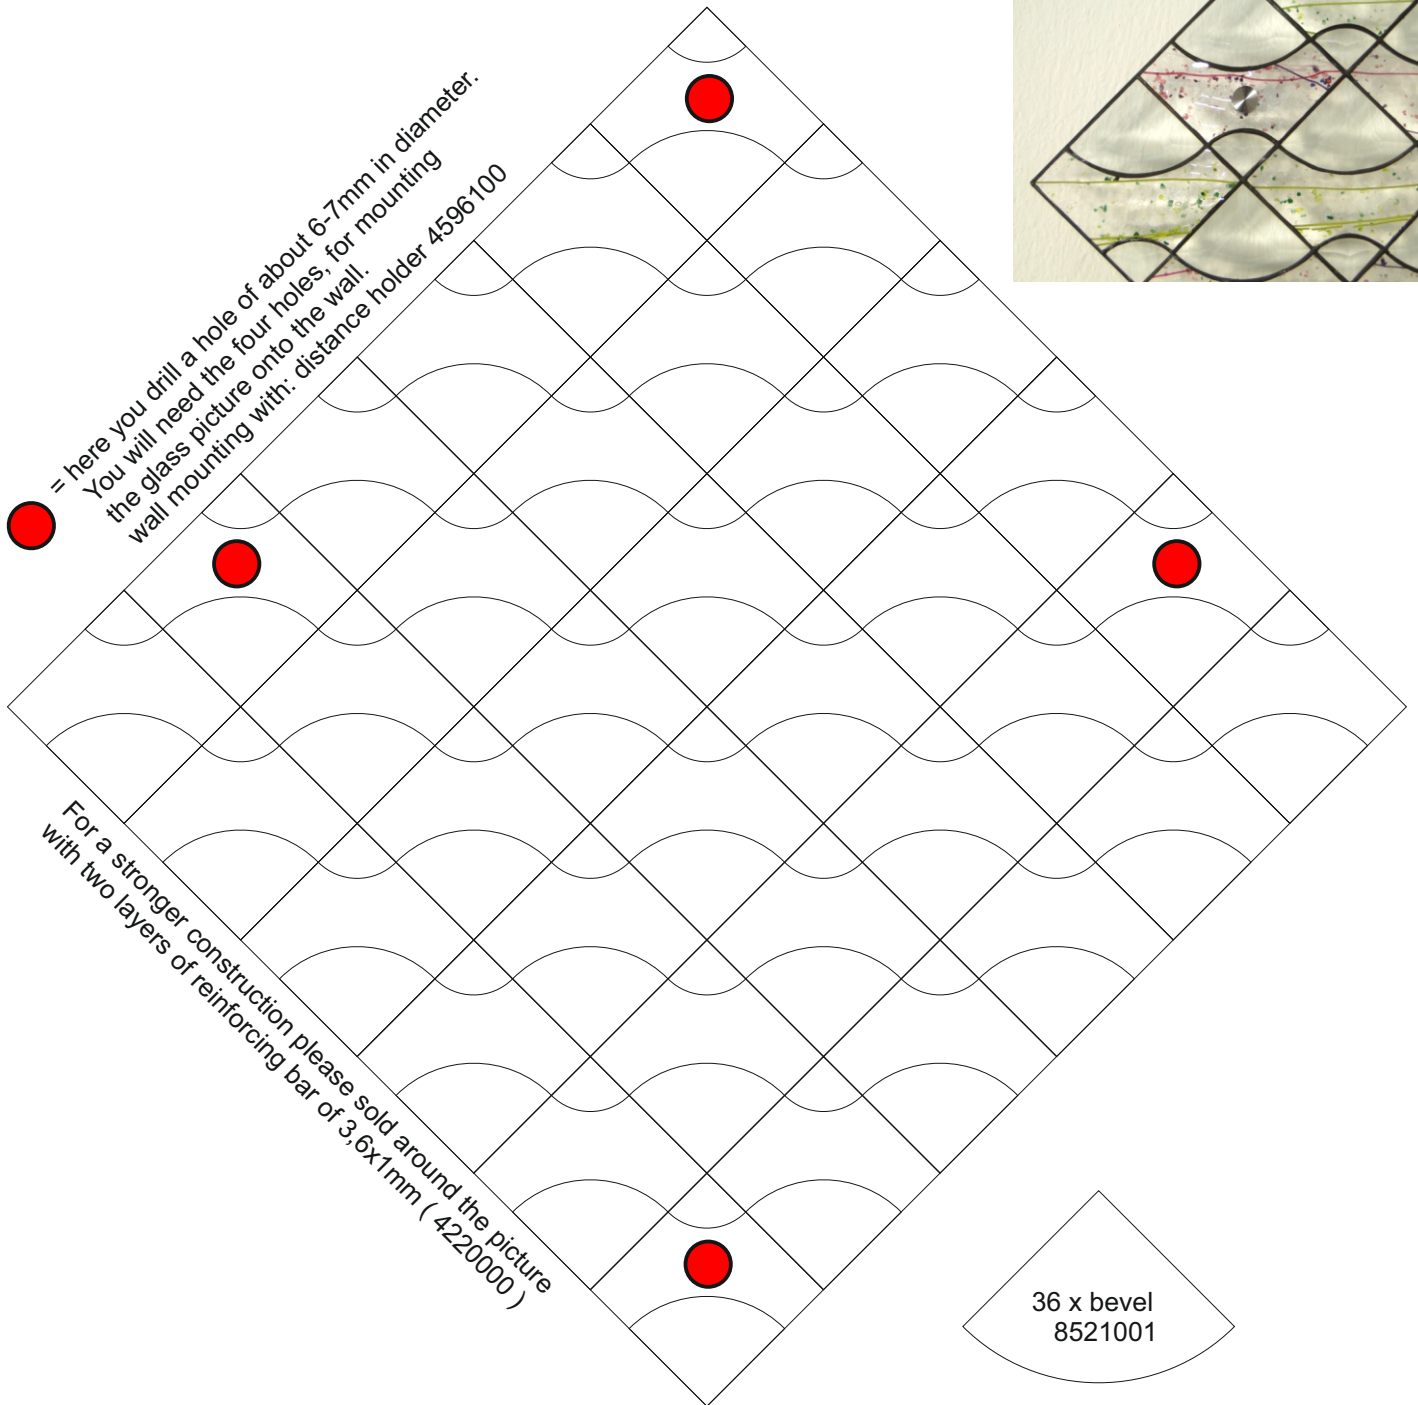

Wall Picture - Bevel Wave

© www.inspiration-for-glass.com

Wall picture

“ Bevel Wave “

original size ca. 65 x 65 cm / 26" x 26"

Material:

36 x bevels 2" 1/4 circle Art.Nr. 8521001

36 x bevels 4" 1/4 circle Art.Nr. 8521002

each 18 pieces of two color-matched glasses according the pattern

approx. 5 meter reinforcing bar 3,6 x 1mm Art.Nr. 4220000

wall mounting: 4 x distance holder 4596100

Material as shown in the original picture:

36 x bevels 2" 1/4 circle Art.Nr. 8521001

36 x bevels 4" 1/4 circle Art.Nr. 8521002

18 pieces each of Bullseye 4212-00F and Bullseye 4234-00F according the pattern

approx.. 5 meter reinforcing bar 3,6 x 1mm Art.Nr. 4220000

wall mounting: 4 x distance holder 4596100

Original size