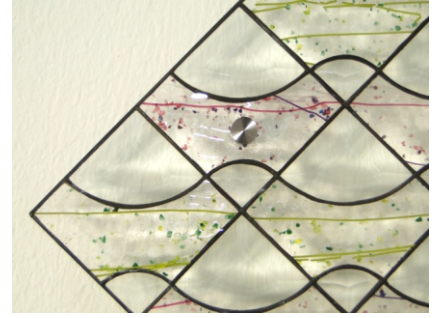

Original size