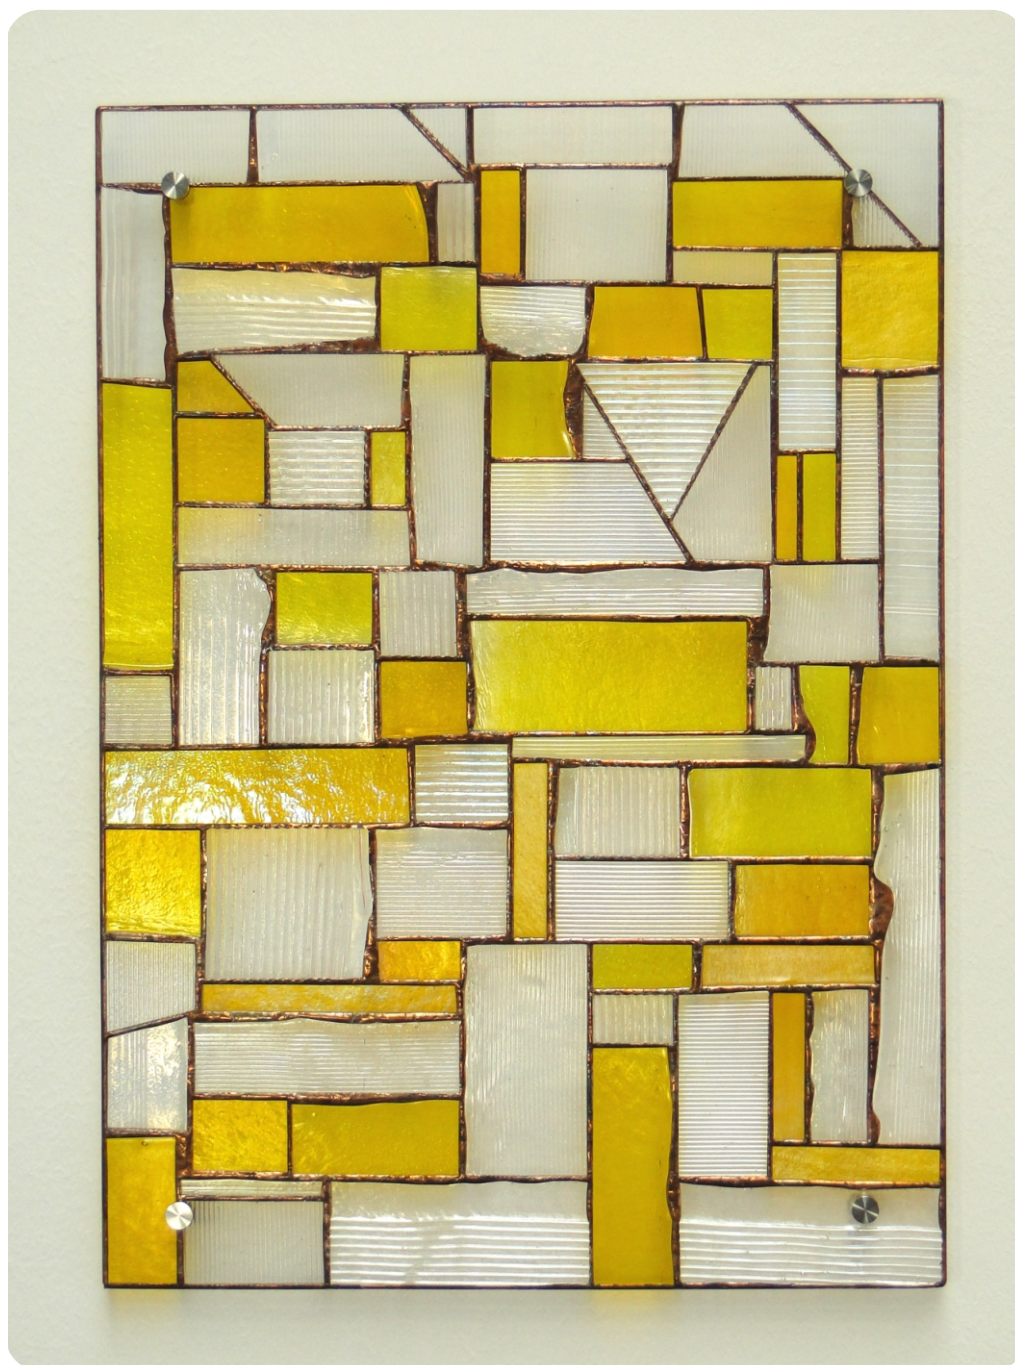

Wall Picture - Inspiration Refreshment

© www.inspiration-for-glass.com

Wall picture "INSPIRATION - REFRESHMENT"

Material:
 piece 1 - 36 = clear textured glasses (Strukturverlauf in Pfeilrichtung)
 piece 37 - 52 = stained glass

Material as shown in the original picture:
 Bullseye : 1101-44Fi, clear iridescent, texture 'reed'
 Bullseye : 1101-46Fi, clear iridescent, texture 'accordion'
 Bullseye : 1101-48Fi, clear iridescent, texture 'prismatic'
 Bullseye : 1320-31Fi, transparent warm yellow iridescent,
 Wall mounting: 4 x distance holder 4596100

Original size 43 x 60 cm (17" x 24")

For a stronger construction please sold around the picture with two layers of reinforcing bar of 3.6x1mm (4220000)

• = here you drill a hole of about 6-7mm in diameter.
 You will need the four holes, for mounting the glass picture onto the wall.
 wall mounting with: distance holder 4596100