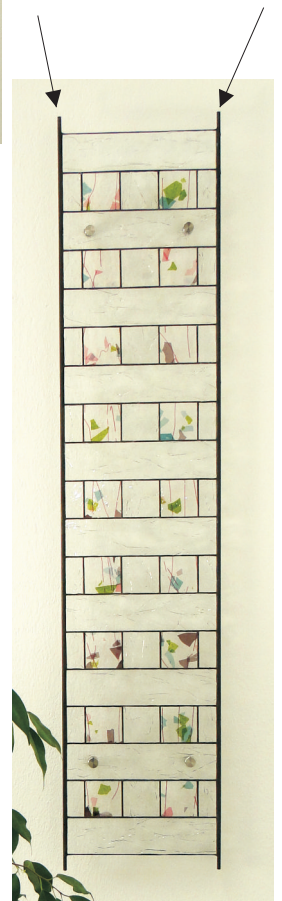

Wall picture

“ March “ Original size approx. 21 x 100 cm (8" x 40")

1m brass tube 5mm
(Art.Nr. 4252000)

Material:

basic glass: clear textured glass

accents: transparent designed glass / confetti glass

2 x 1m brass tube 5mm (Art.Nr. 4252000)

Wall mounting: 4 x distance holder 4596100

Material as shown in the original picture:

basic glass: Spectrum 100 K

accents: Bullseye 4128-00F

2 x 1m brass tube 5mm (Art.Nr. 4252000)

Wall mounting: 4 x distance holder 4596100

 = here you drill a hole of about 6-7mm in diameter.
You will need the four holes, for mounting
the glass picture onto the wall.
wall mounting with: distance holder 4596100

8 x
50 x 200mm

Original size

2 x
50 x 200mm

Original size

9 x

Original size