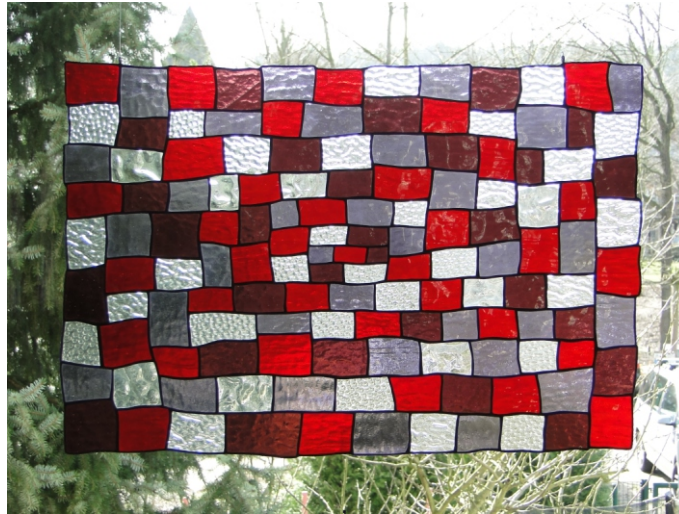

Window Panel - Natural

© www.inspiration-for-glass.com

Examples

Oceanside Hand Rolled - Mottles

Wissmach Glass Figure C 01,
Mystic 220, Mystic 246, Mystic 341

Wissmach Glass Flemish 01,
Mystic 18, Mystic 346, Mystic 40CX

Wissmach Glass Ripple 01,
Mystic 47, Mystic 34, Mystic 0001

Wissmach Glass Hammer 01, Flemish 01, Ripple 01,
Mystic 18, Mystic 218, Mystic 136

pattern in scale 1 : 2,5

Window panel Natural

approx. 62 x 42 cm / 24" x 17"

pattern in original size

pattern in original size

pattern in original size