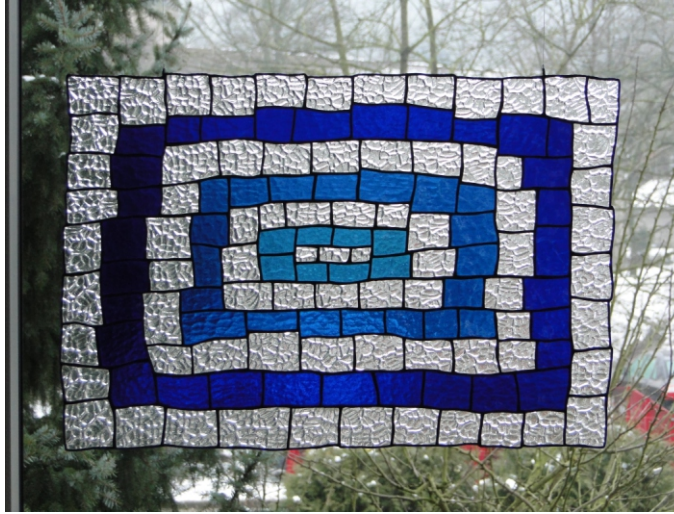

Window Panel - Natural

© www.inspiration-for-glass.com

Examples

Oceanside Hand Rolled - Mottles

Wissmach Glass Figure C 01,
Mystic 220, Mystic 246, Mystic 341

Wissmach Glass Flemish 01,
Mystic 18, Mystic 346, Mystic 40CX

Wissmach Glass Ripple 01,
Mystic 47, Mystic 34, Mystic 0001

Wissmach Glass Hammer 01, Flemish 01, Ripple 01,
Mystic 18, Mystic 218, Mystic 136

pattern in scale 1 : 2,5

Window panel Natural

approx. 62 x 42 cm / 24" x 17"

Solder all around a reinforcement - for example, copper wire

pattern in original size

pattern in original size

pattern in original size

pattern in original size

pattern in original size

pattern in original size

pattern in original size

pattern in original size

pattern in original size