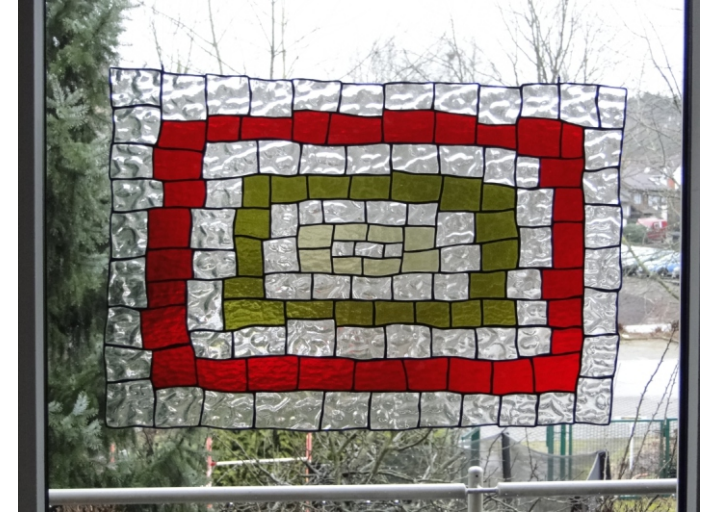

Window Panel - Natural

© www.inspiration-for-glass.com

Examples

Oceanside Hand Rolled - Mottles

Wissmach Glass Figure C 01,
Mystic 220, Mystic 246, Mystic 341

Wissmach Glass Flemish 01,
Mystic 18, Mystic 346, Mystic 40CX

Wissmach Glass Ripple 01,
Mystic 47, Mystic 34, Mystic 0001

Wissmach Glass Hammer 01, Flemish 01, Ripple 01,
Mystic 18, Mystic 218, Mystic 136

pattern in scale 1 : 2,5

Window panel Natural

approx. 62 x 42 cm / 24" x 17"

Solder all around a reinforcement - for example, copper wire

pattern in original size

pattern in original size

pattern in original size

pattern in original size

pattern in original size

pattern in original size

pattern in original size

pattern in original size

pattern in original size