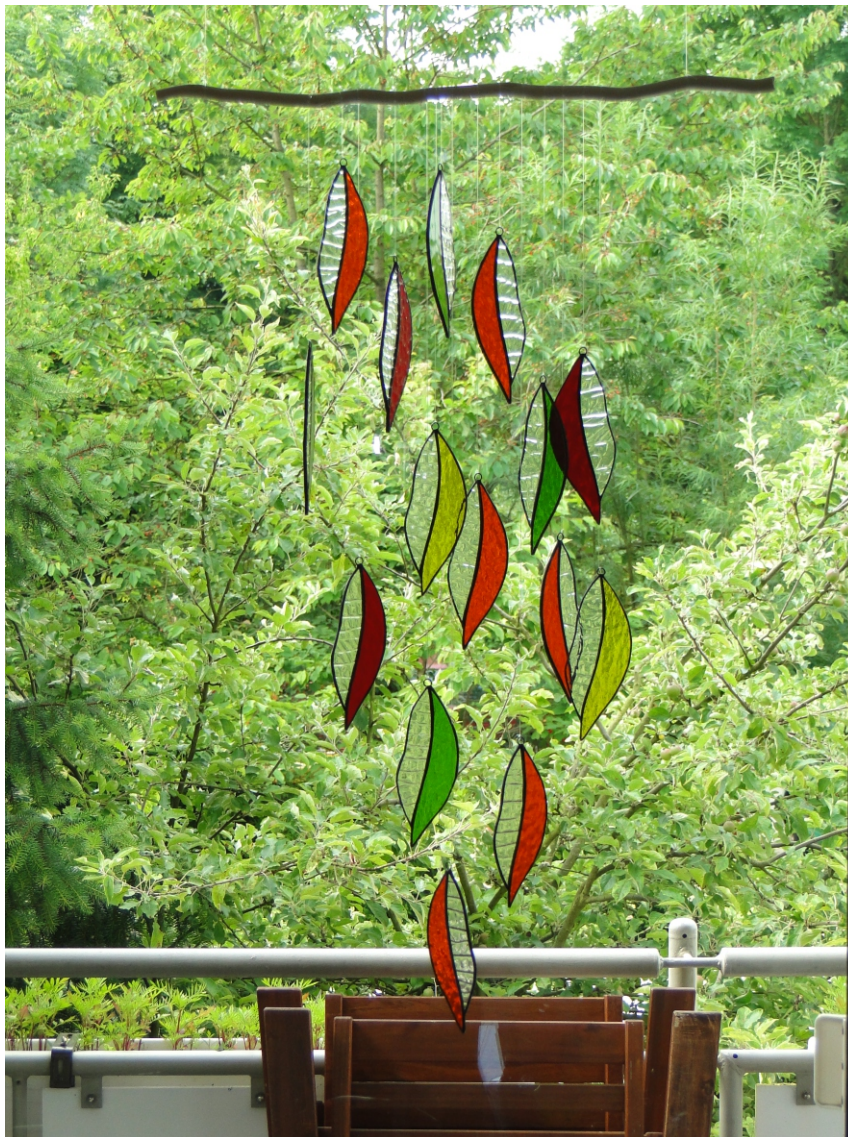

Window Decoration - Leaves

© www.inspiration-for-glass.com

Leaf 13 x 5 cm (5" x 2")

Also very nice as single leaf

Material in original:
textured clear glass: Oceanside 100CZ
colored glasses:
red 151RR, orange 171RR, green 526-2RR, yellow 161RR

pattern in original size